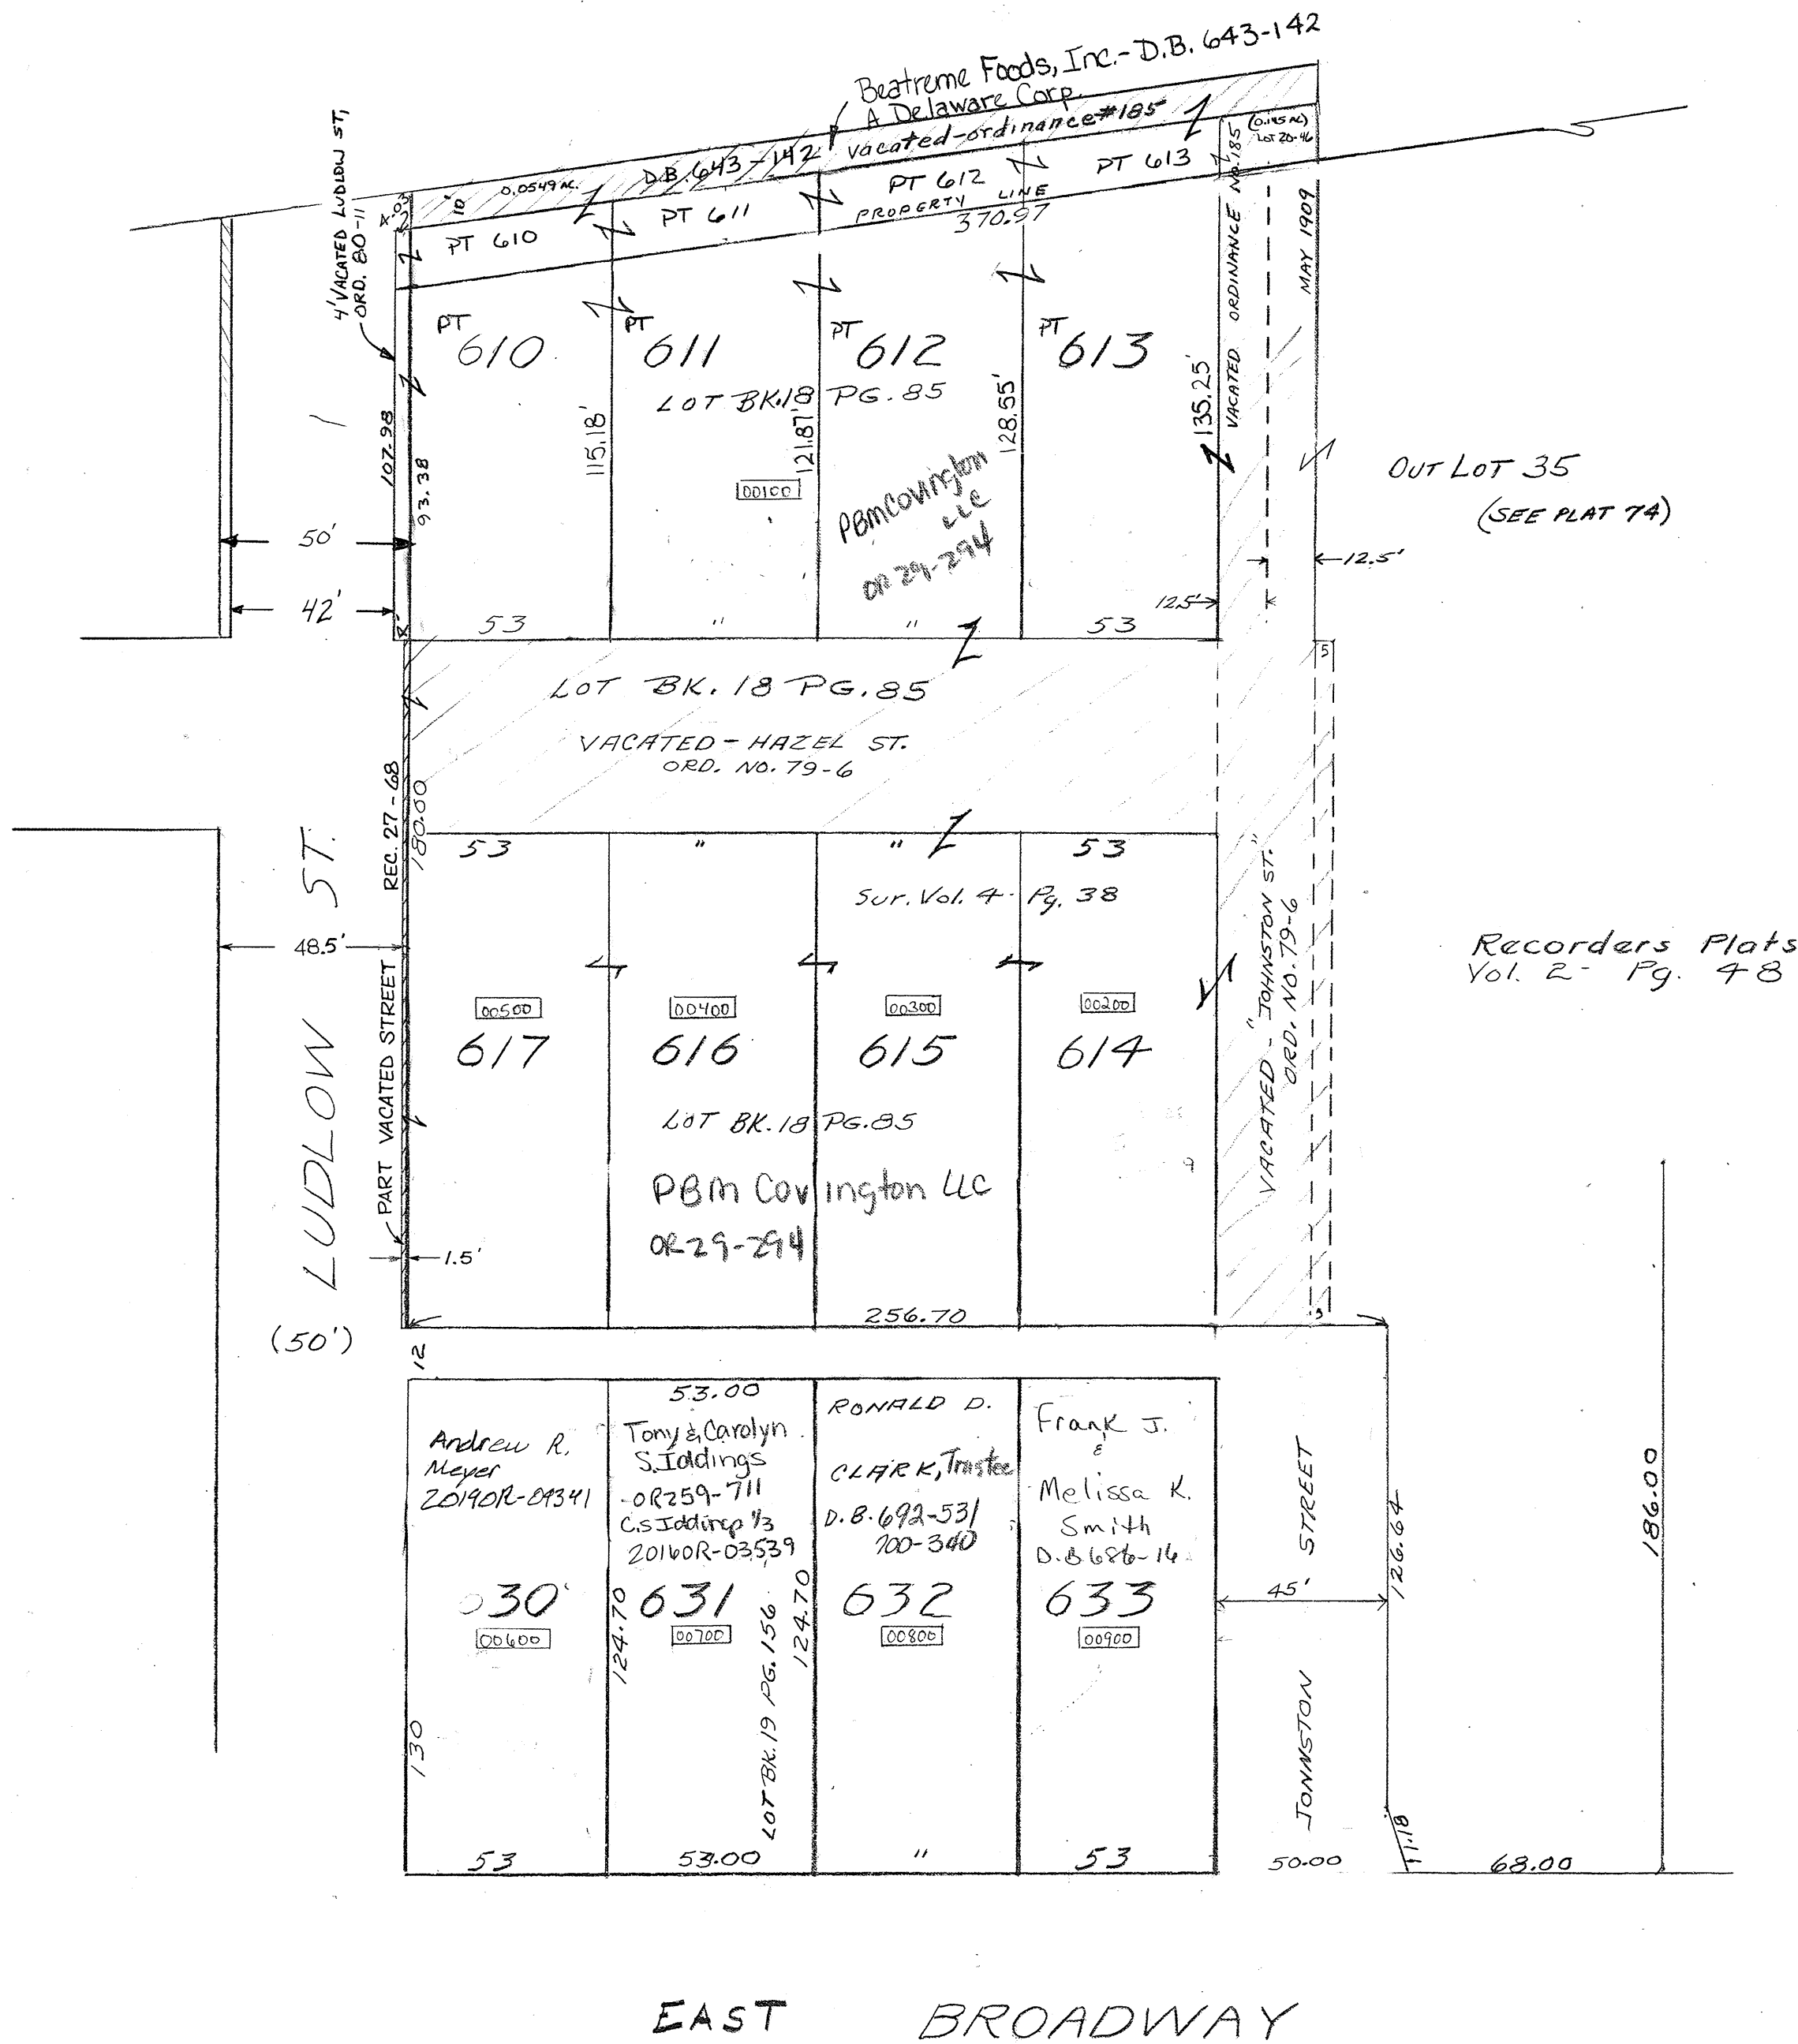

COVINGTON

PLAT No. 69
Scale 1" = 40 Feet

SMDA NUMBER
H19-NH069 - - - - -

OUT LOT 35
(SEE PLAT 74)

Recorders Plats
Vol. 2 - Pg. 48

EAST BROADWAY