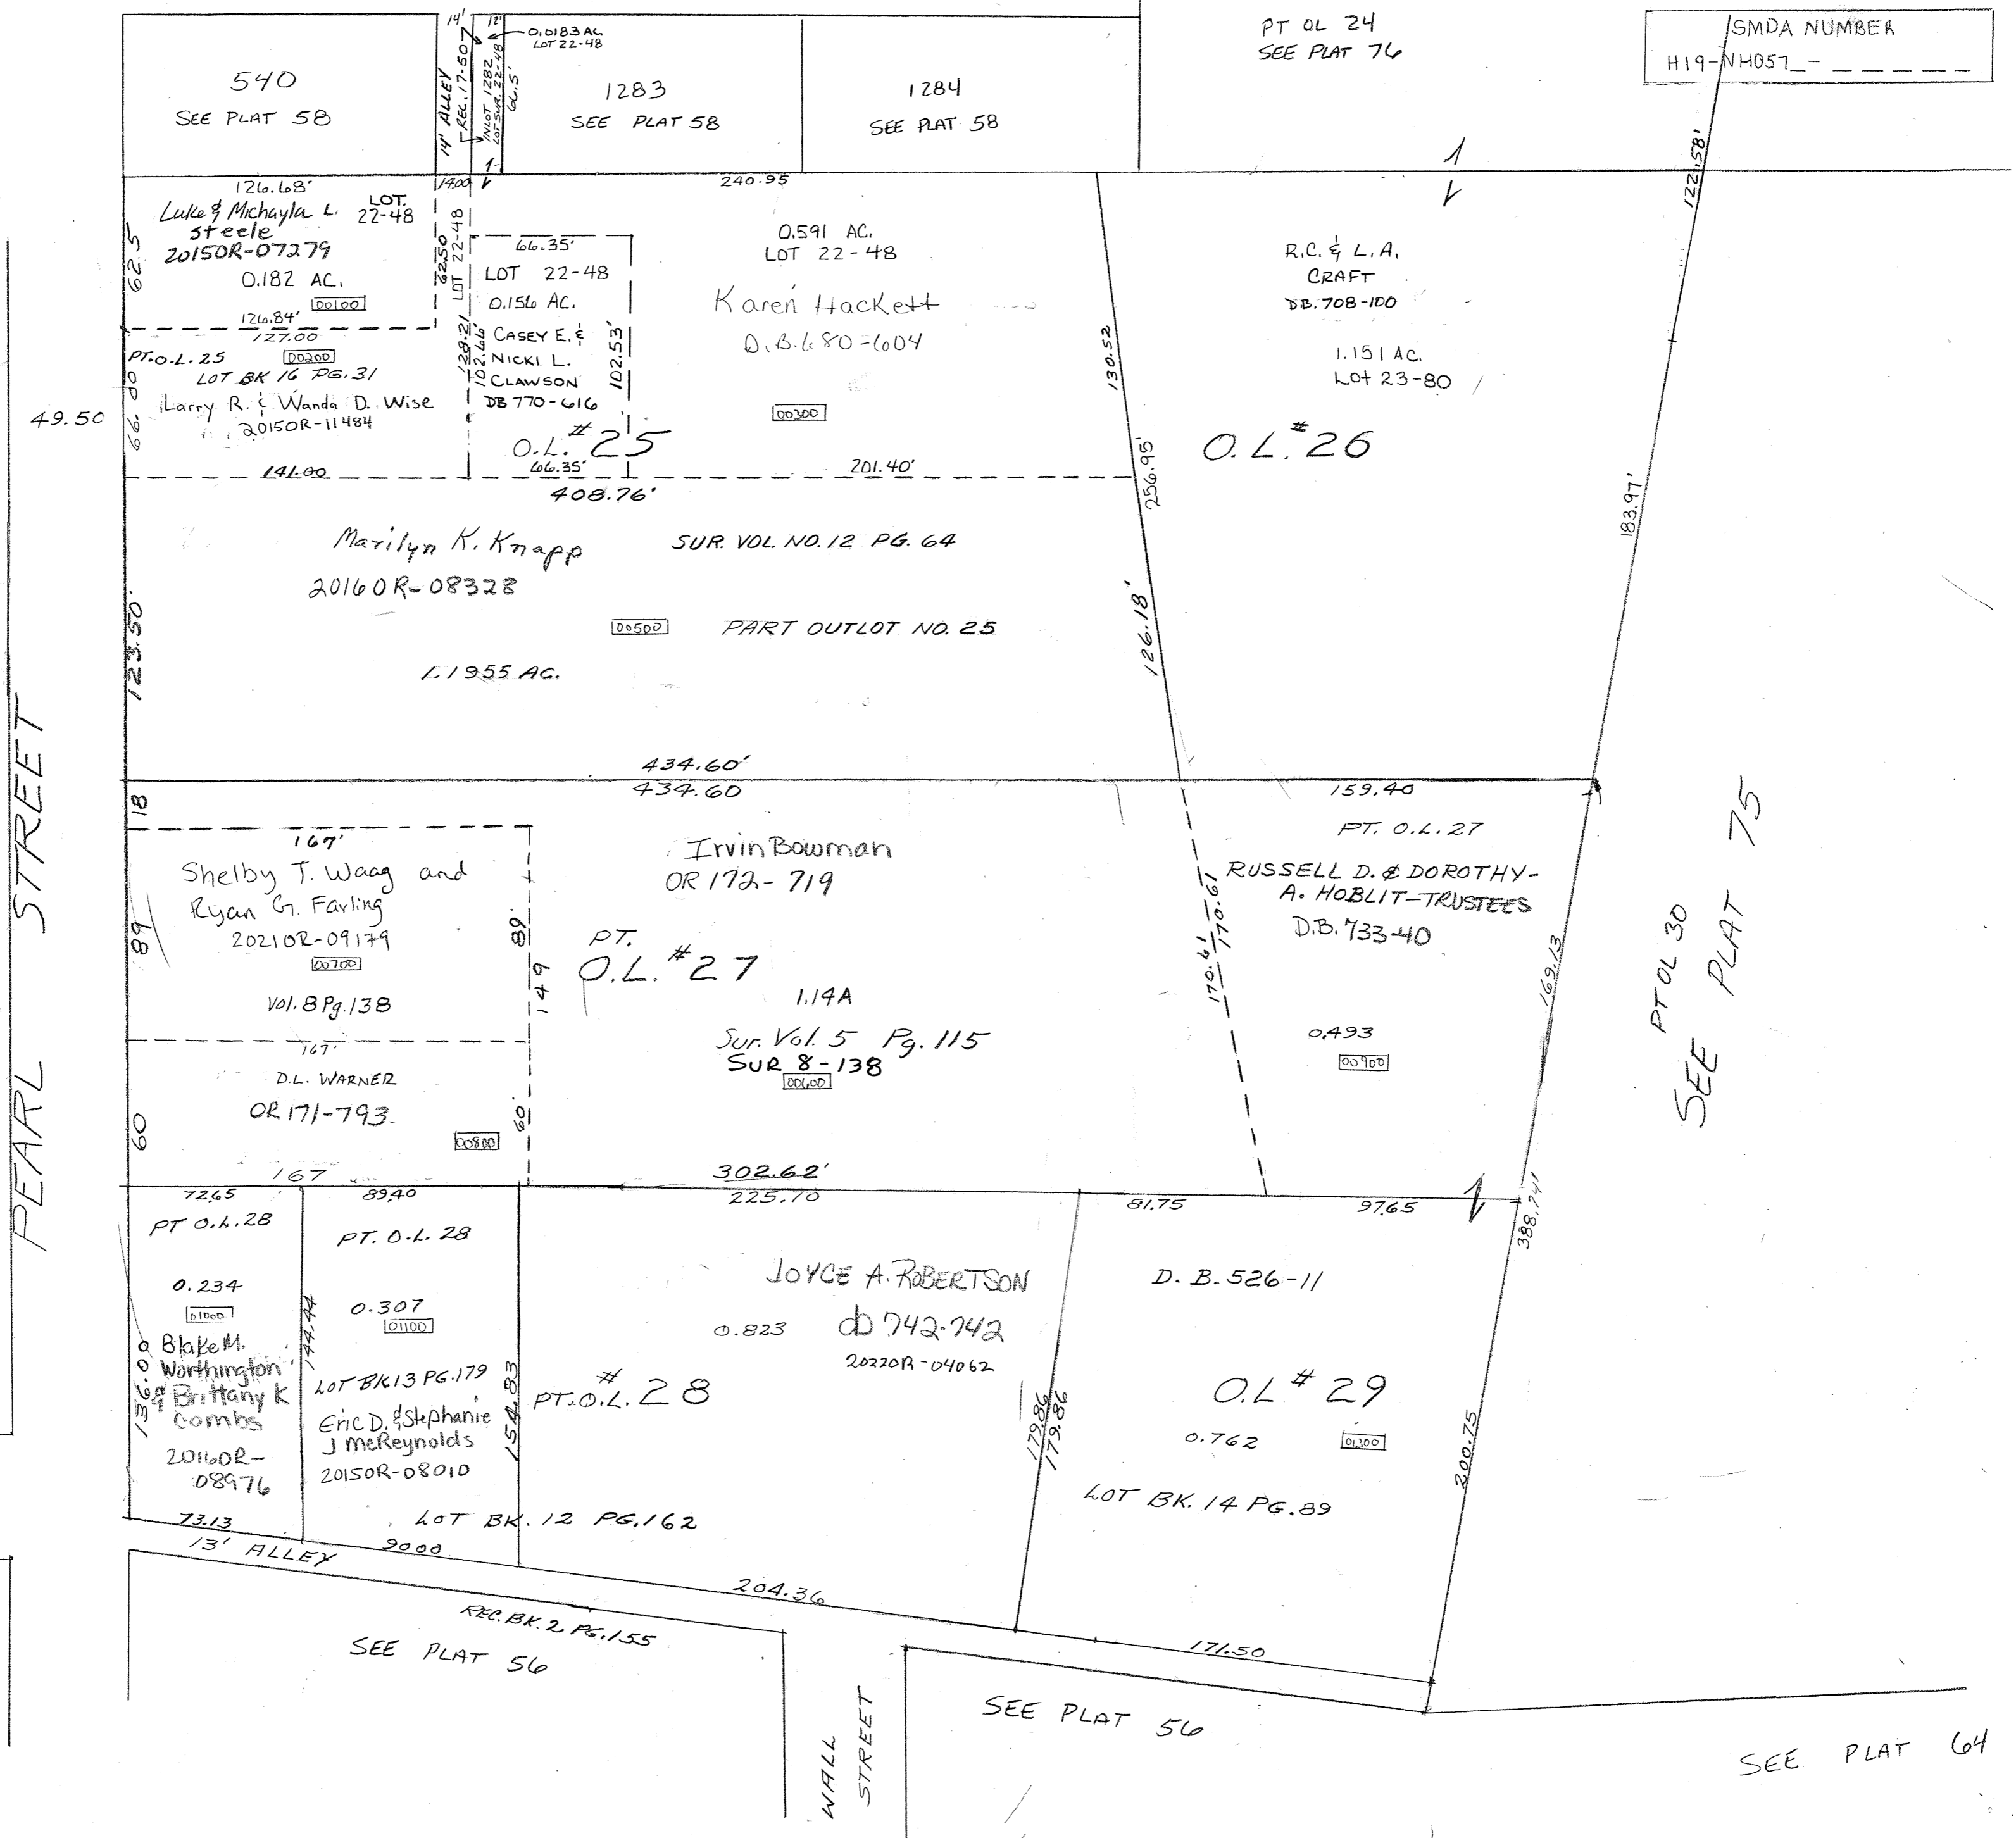

COVINGTON
PARK STREET

PLAT No. 57
Scale 1" = 50 Feet

SMDA NUMBER
H19-NH057

PT OL 24
SEE PLAT 74

183.58'

183.97'

PTOL 30
SEE PLAT 75

PEARL STREET

LINDSEY STREET

WALL STREET