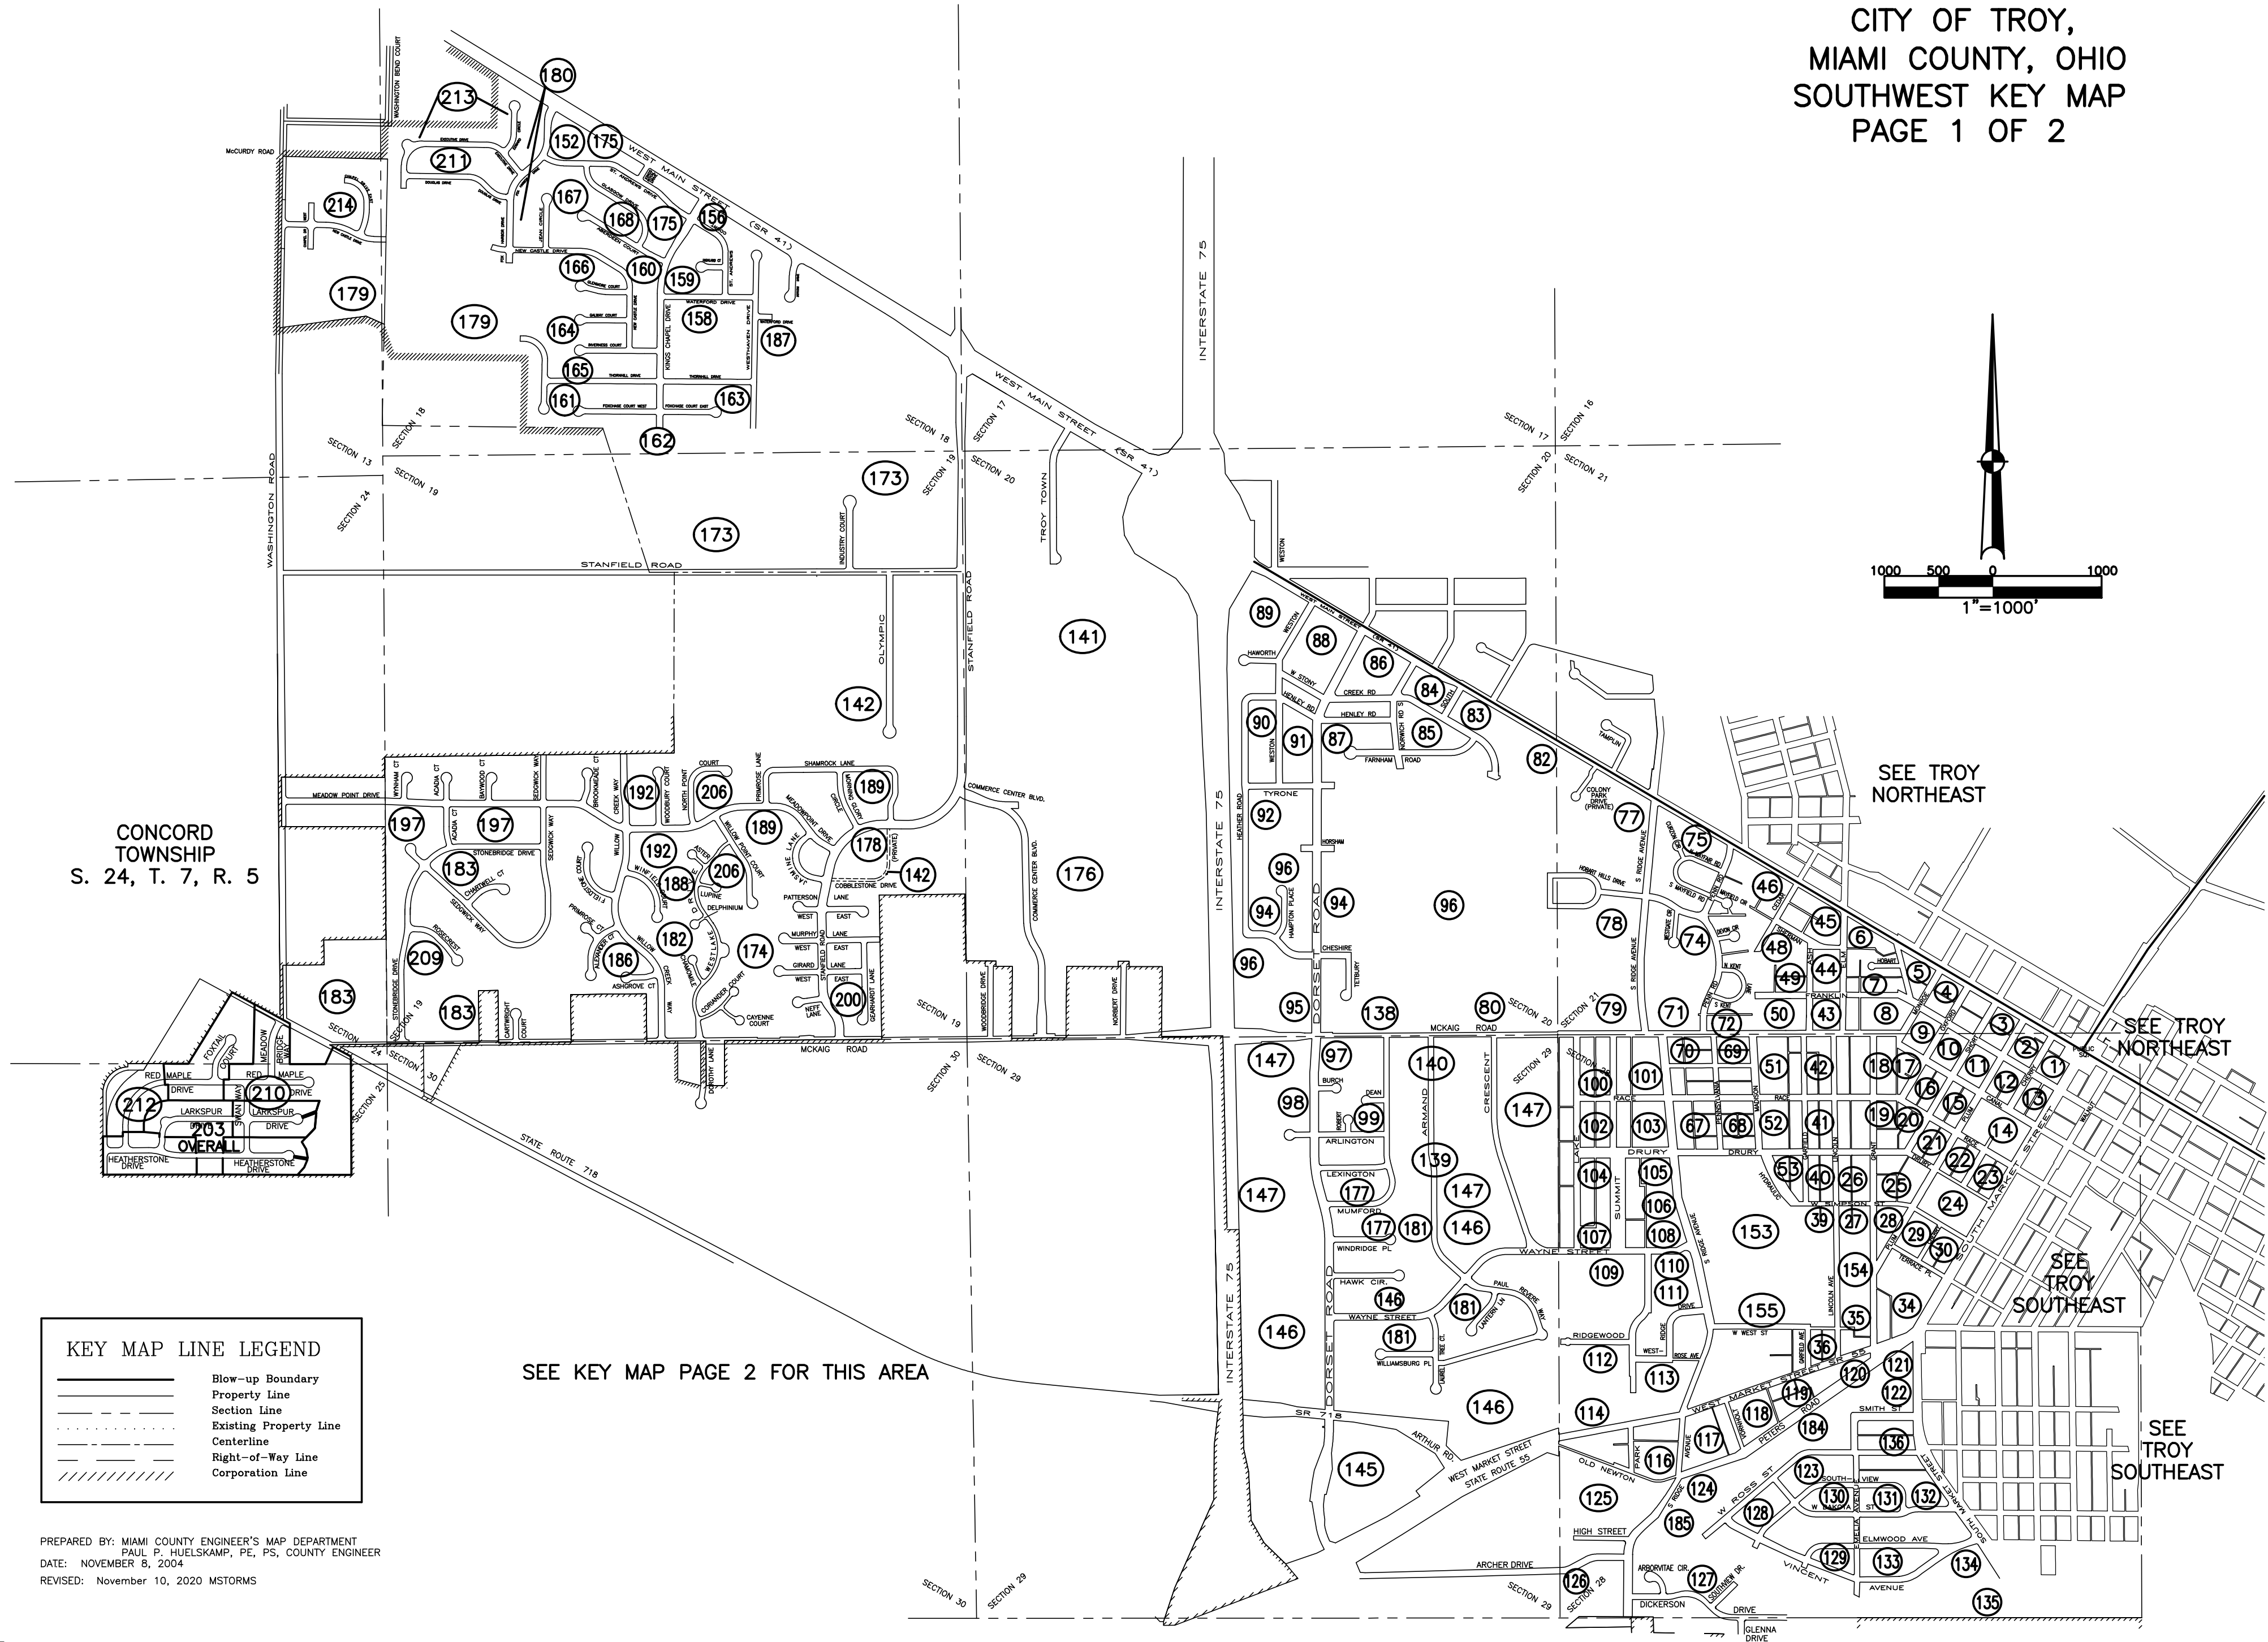

CITY OF TROY,
MIAMI COUNTY, OHIO
SOUTHWEST KEY MAP
PAGE 1 OF 2

CONCORD
TOWNSHIP
S. 24, T. 7, R. 5

SEE TROY
NORTHEAST

SEE TROY
NORTHEAST

SEE TROY
SOUTHEAST

SEE TROY
SOUTHEAST

KEY MAP LINE LEGEND

	Blow-up Boundary
	Property Line
	Section Line
	Existing Property Line
	Centerline
	Right-of-Way Line
	Corporation Line

SEE KEY MAP PAGE 2 FOR THIS AREA

PREPARED BY: MIAMI COUNTY ENGINEER'S MAP DEPARTMENT
PAUL P. HUELSKAMP, PE, PS, COUNTY ENGINEER
DATE: NOVEMBER 8, 2004
REVISED: November 10, 2020 M5T085