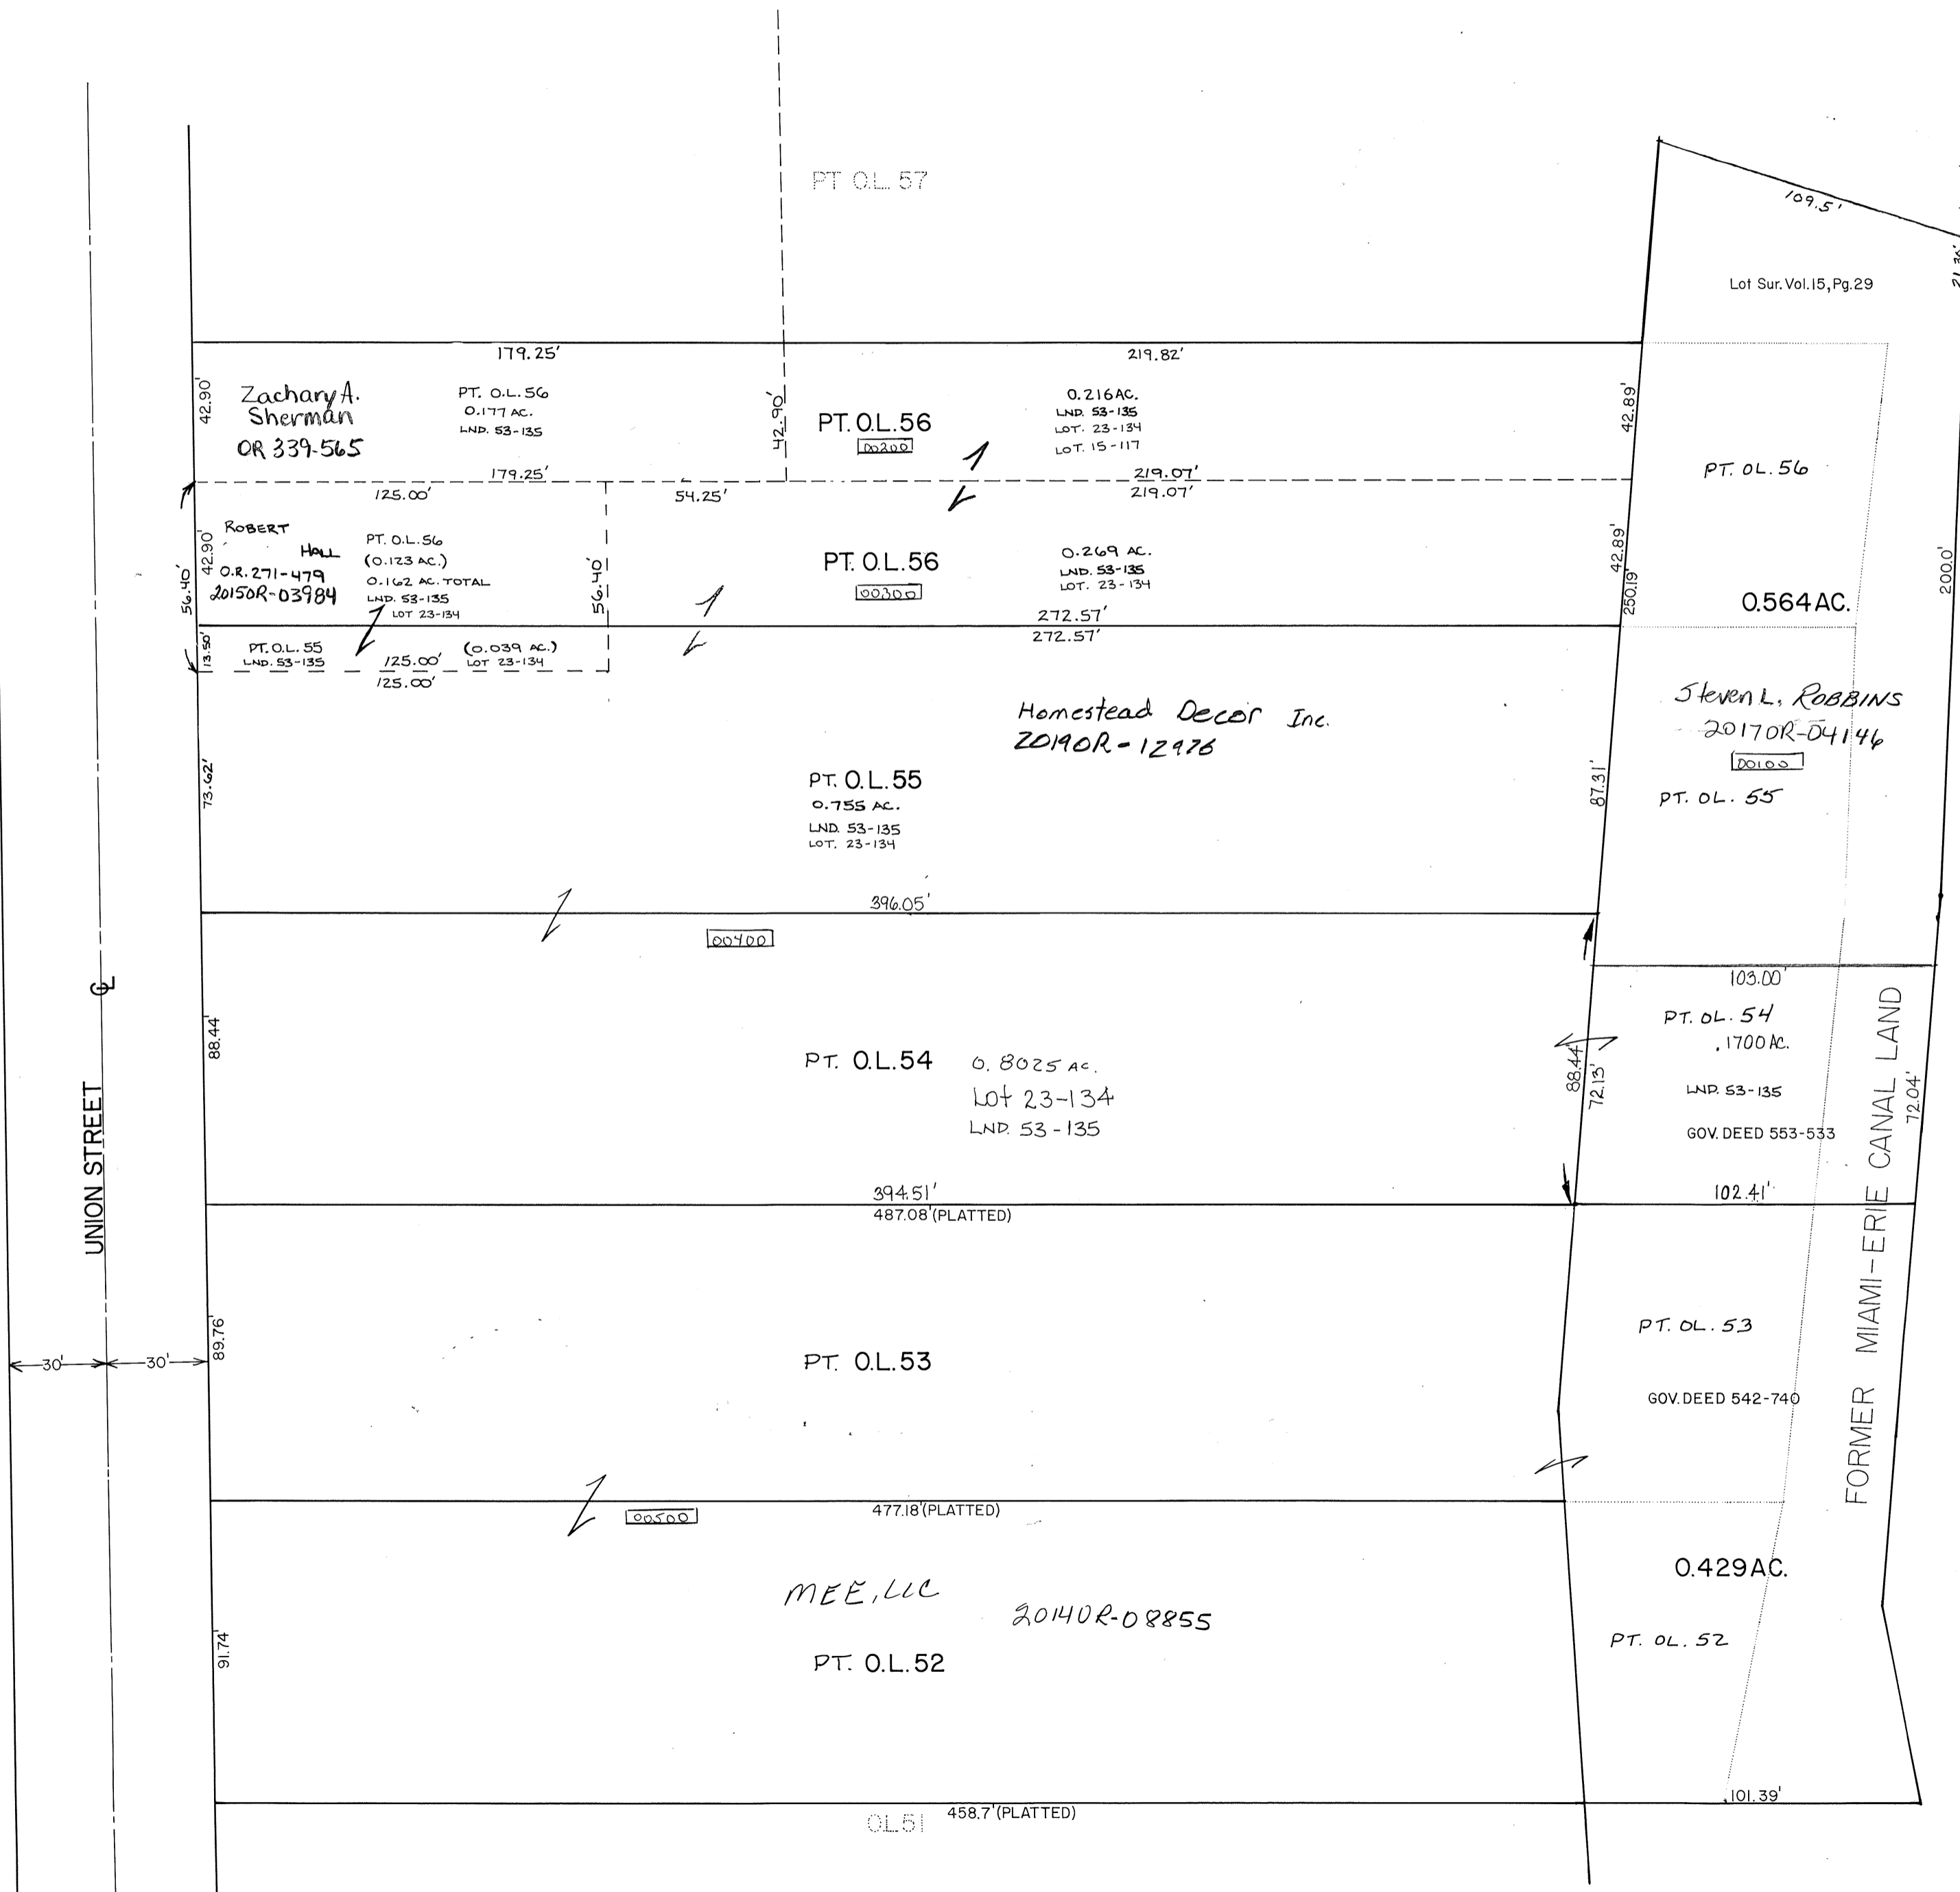

MIAMI COUNTY, OHIO
CITY OF TROY

S.E. PLAT 61

SCALE: 1" = 40'

SMDA NUMBER
DOB-5E061-____