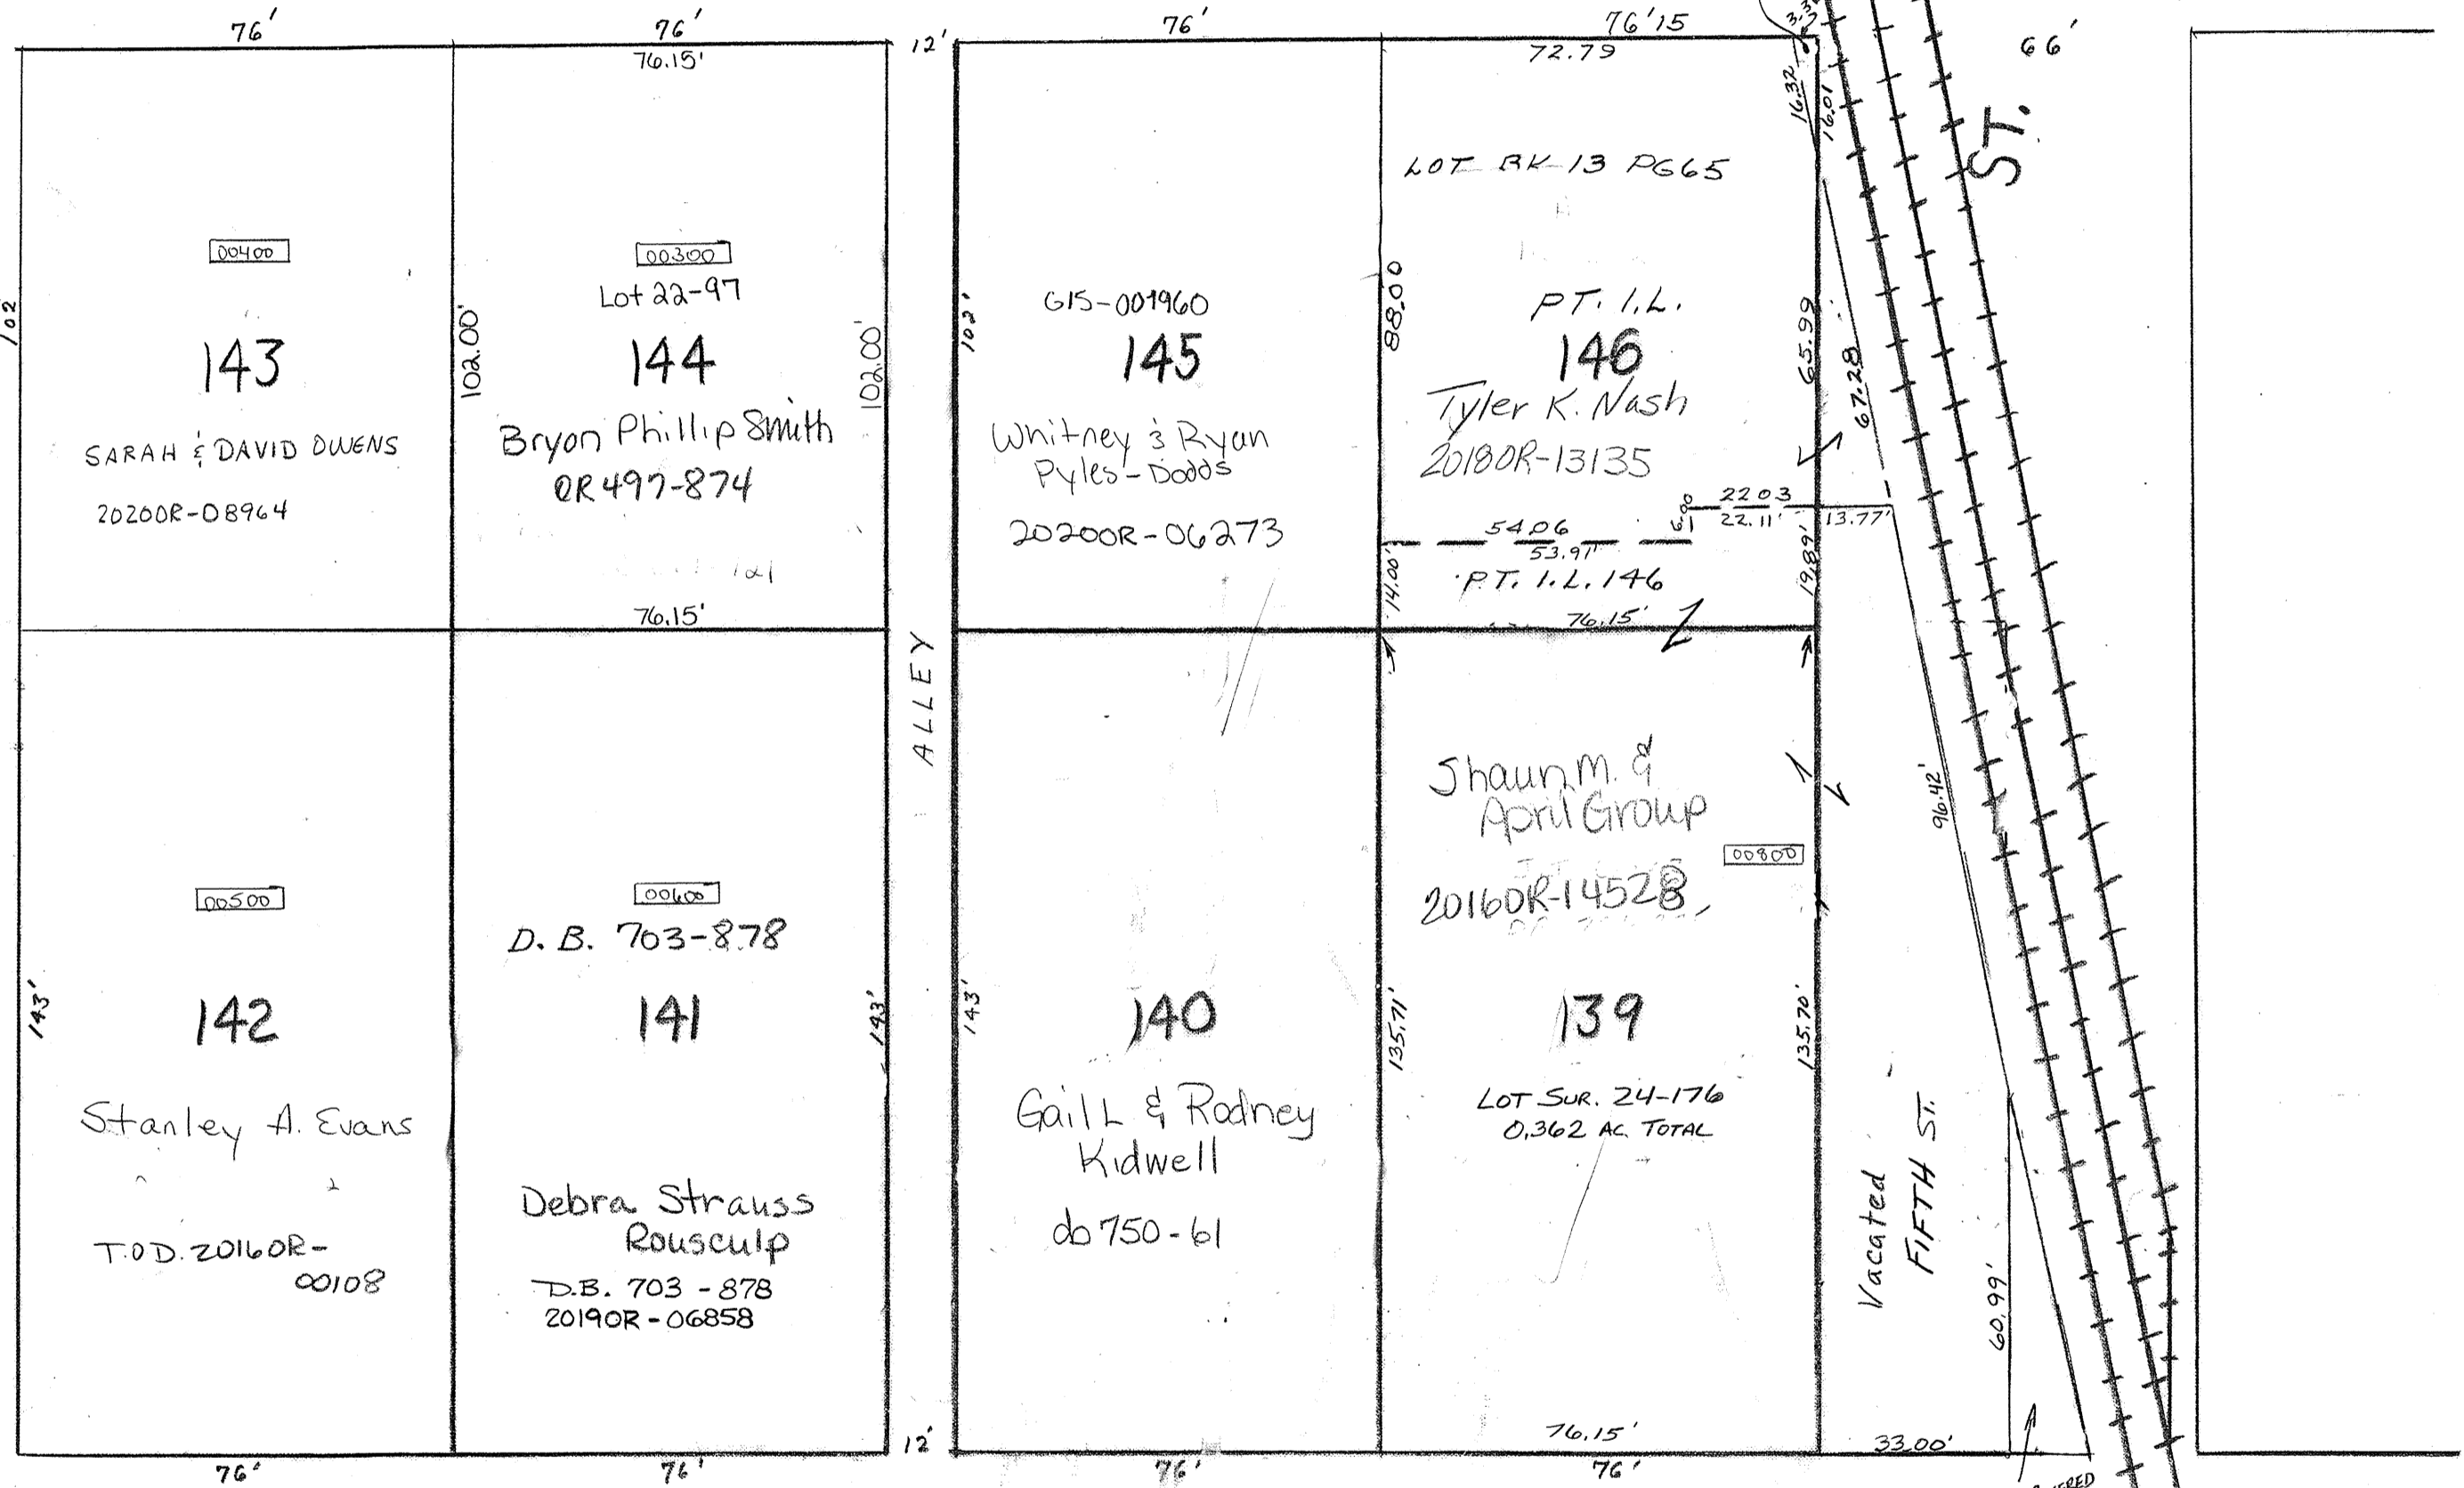

Tipp City

NE

Plat No 4

Scale 1/4 inch = 30 Feet

SMDA NUMBER
G15-NE004

WALNUT ST.

ST.

SIXTH ST.

ST.

63'

SIXTH ST.

MAIN ST.

ST.

REVISED 4-24-2019

AS

RECORDER'S RECORD
Deed Book 24 Pg. 293