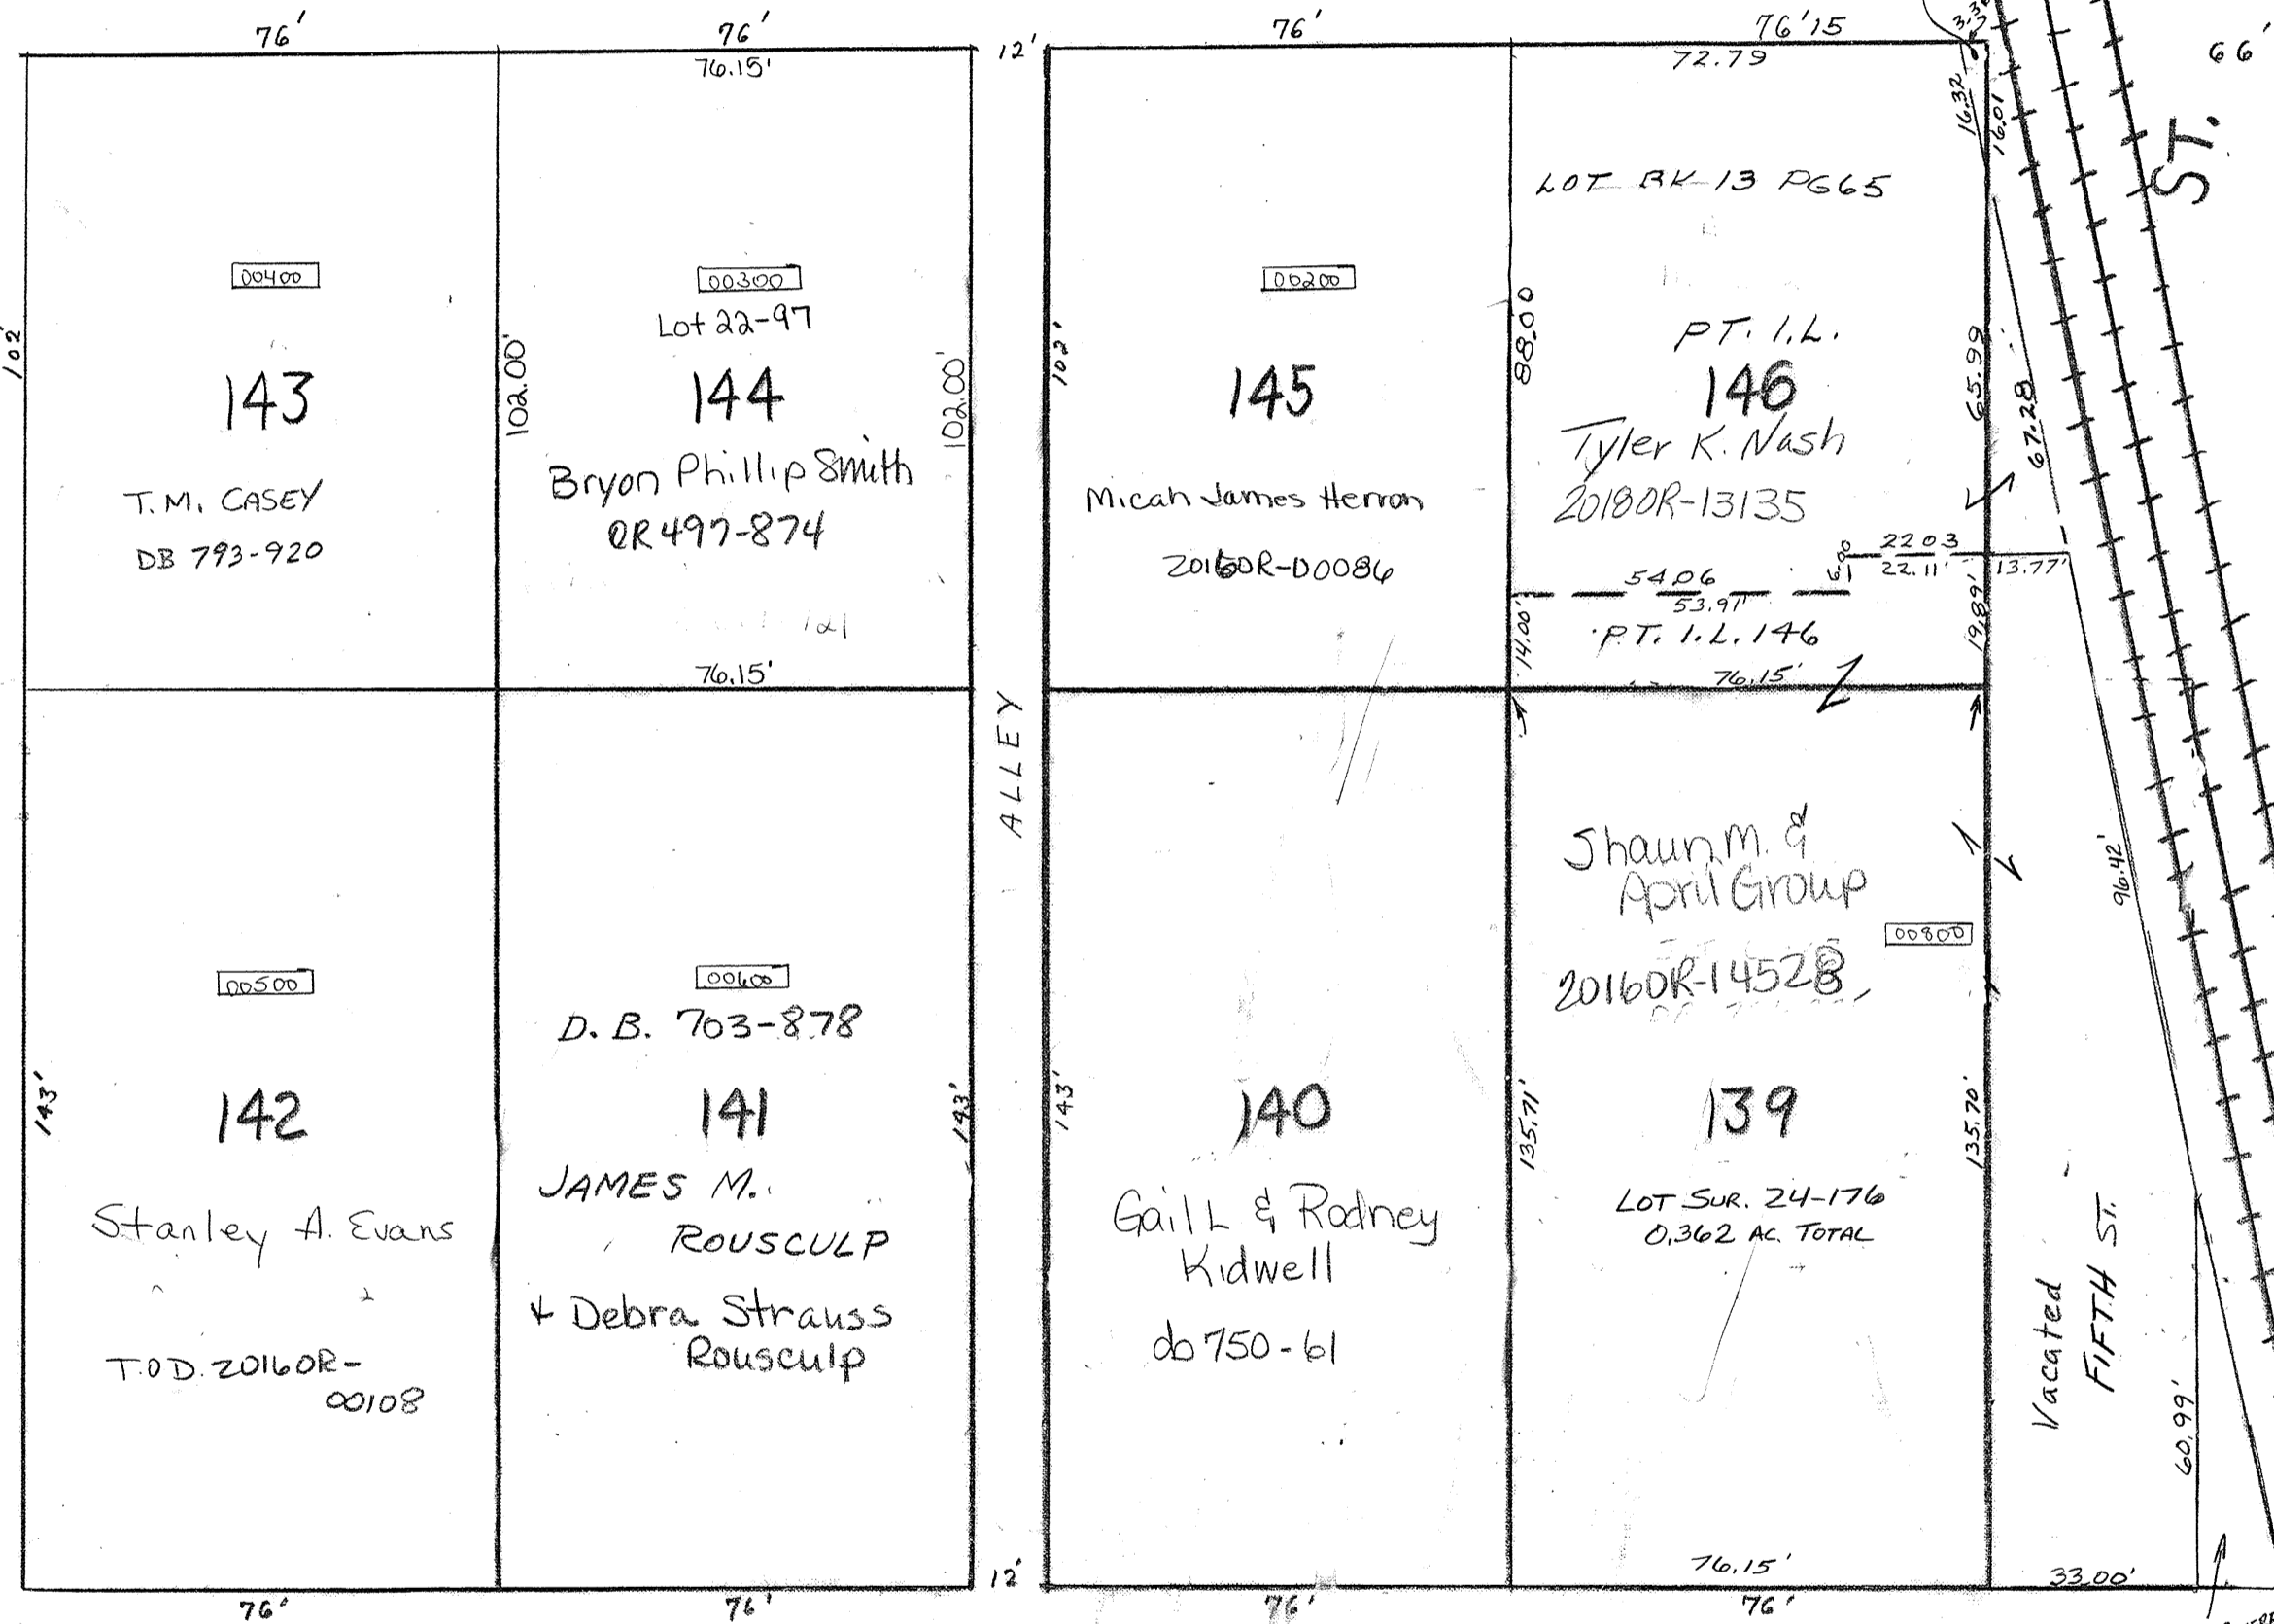

Tipp City

NE

Plat No 4

Scale - 1/4 inch = 30 Feet

SMDA NUMBER
G15-NE004

WALNUT ST.

ST.

SIXTH ST.

63'

SIXTH ST.

NOT COVERED BY CURRENT DEEDS D. VENTURA 8-22-2005

REVISED 1-25-2012
D. VENTURA

RECORDER'S RECORD
Deed Book 24 Pg. 293