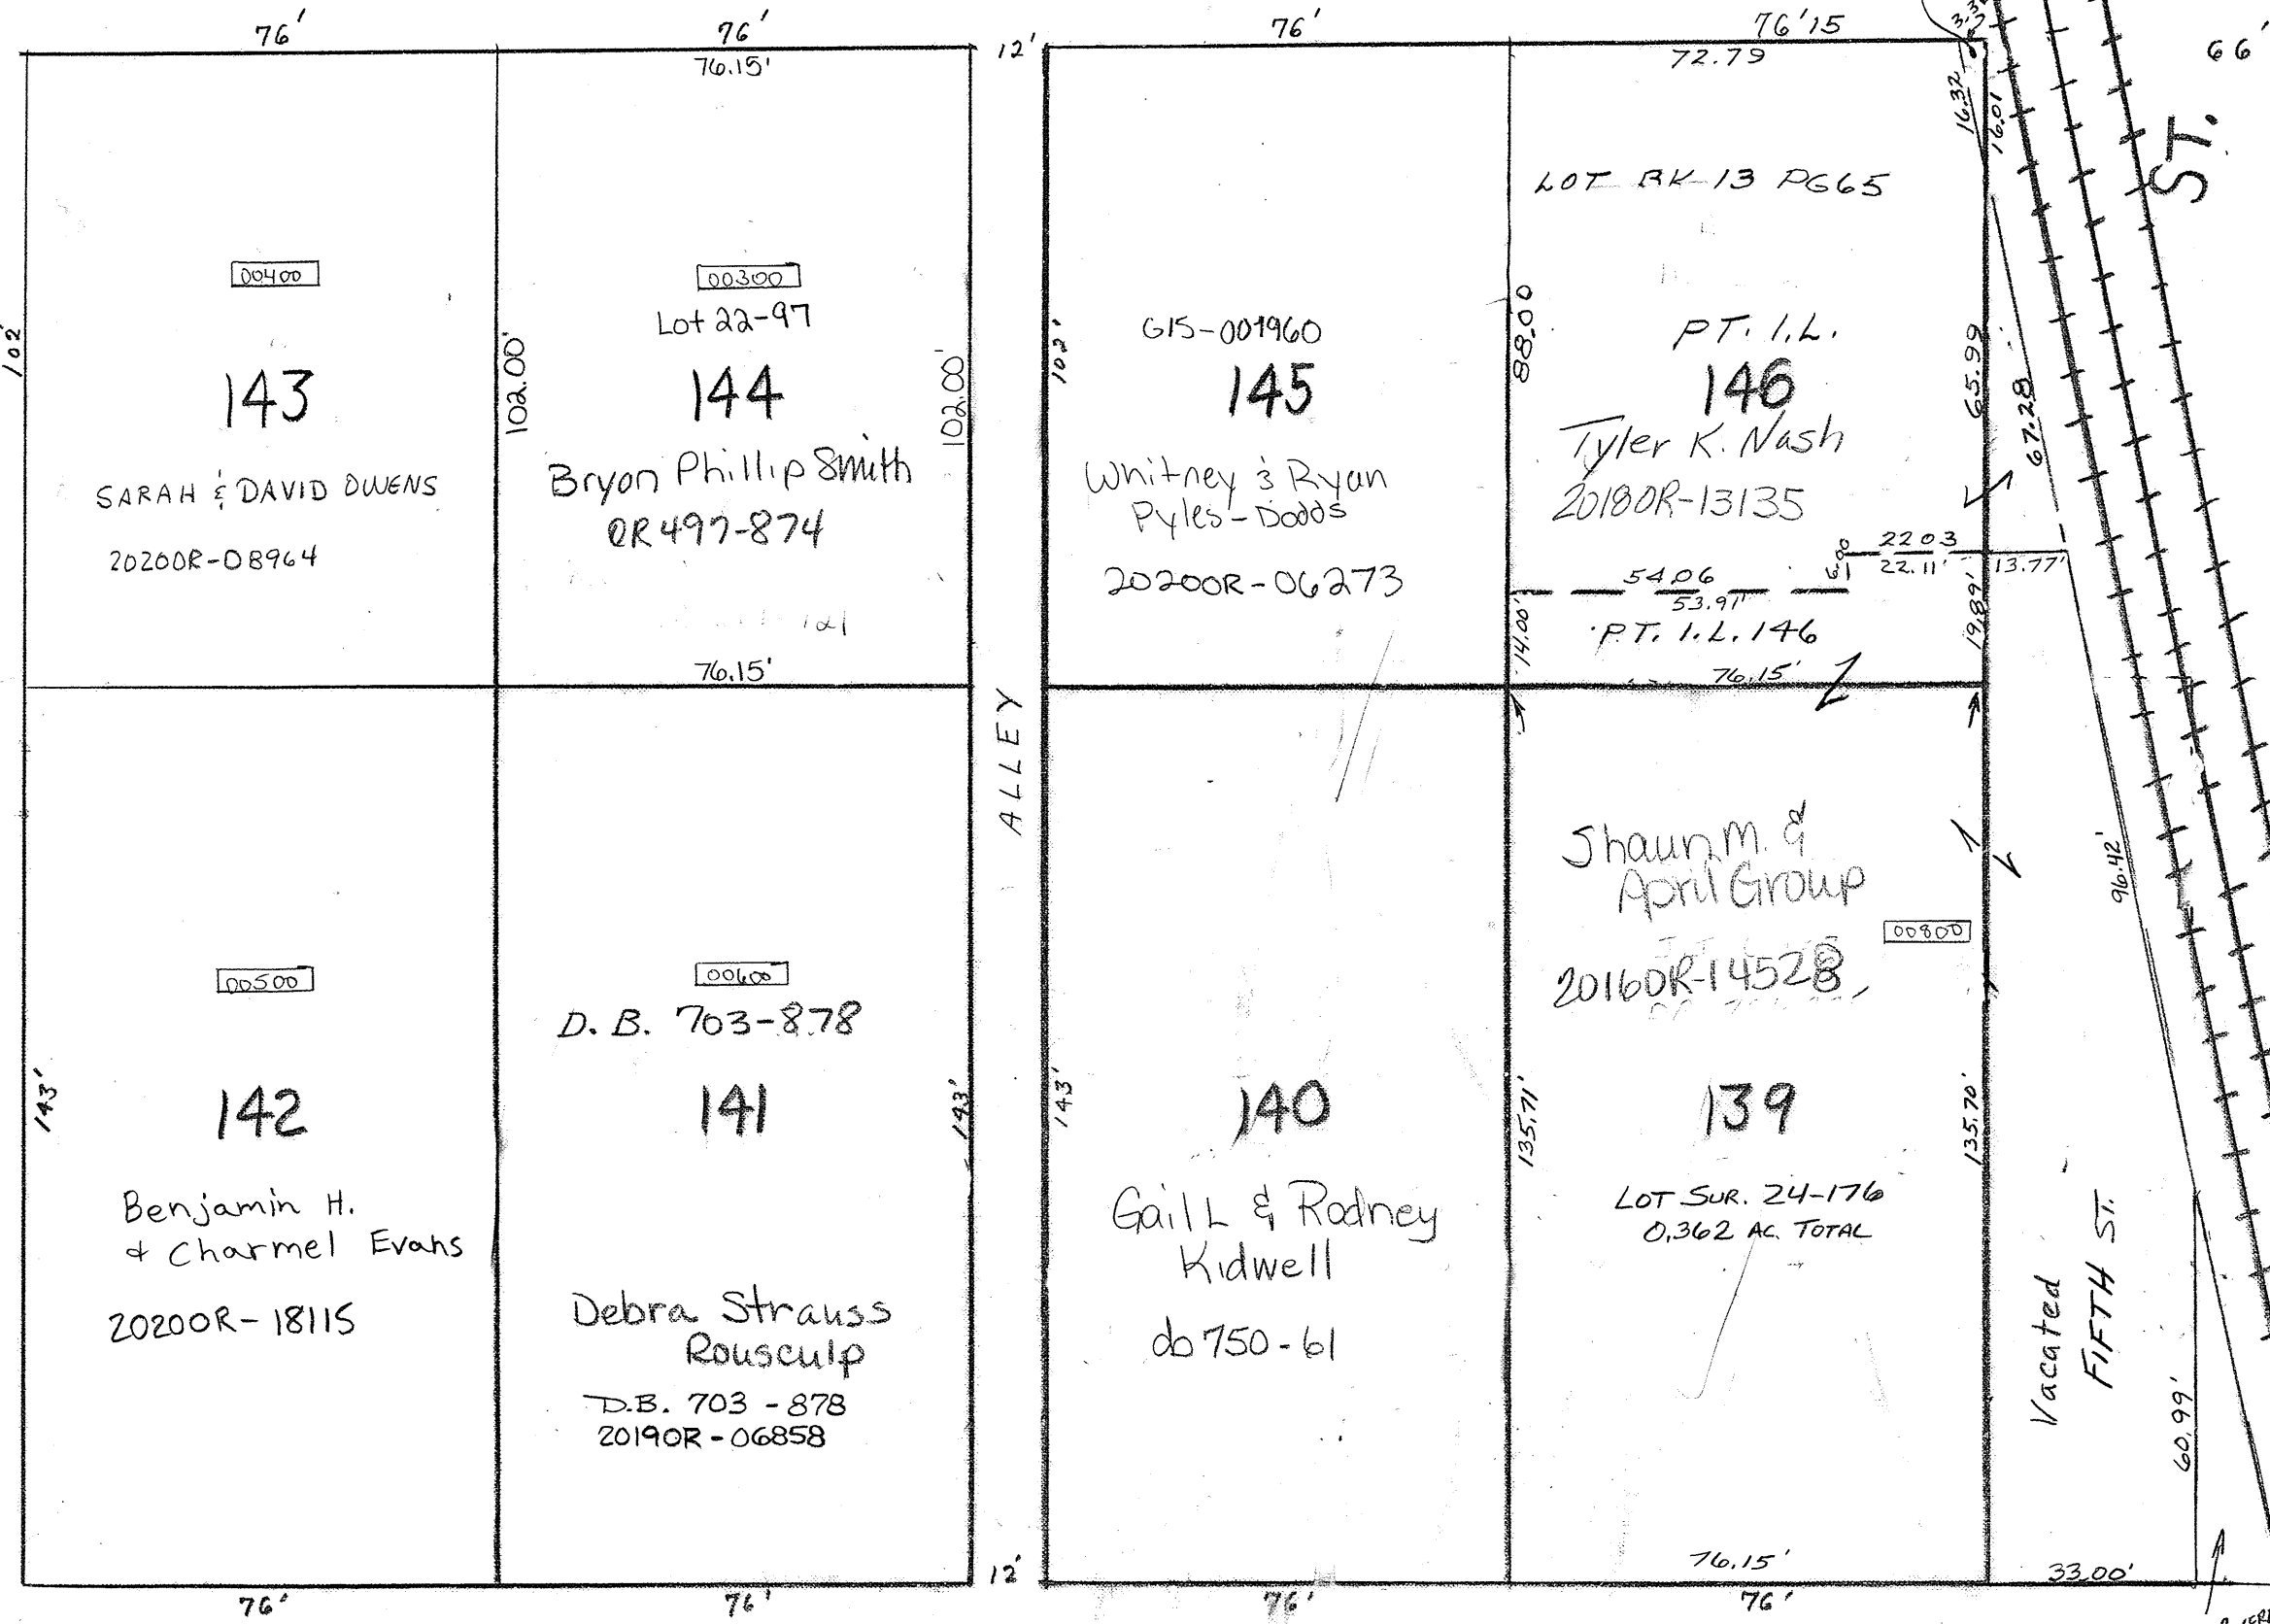

Tipp City

NE

Plat No 4

Scale - 1/4 inch = 30 Feet

SMDA NUMBER
G15-NE004

WALNUT

ST.

SIXTH ST.

63'

SIXTH ST.

MAIN

ST.

REVISED 4-24-2019

AS

RECORDER'S RECORD
Deed Book 24 Pg. 293