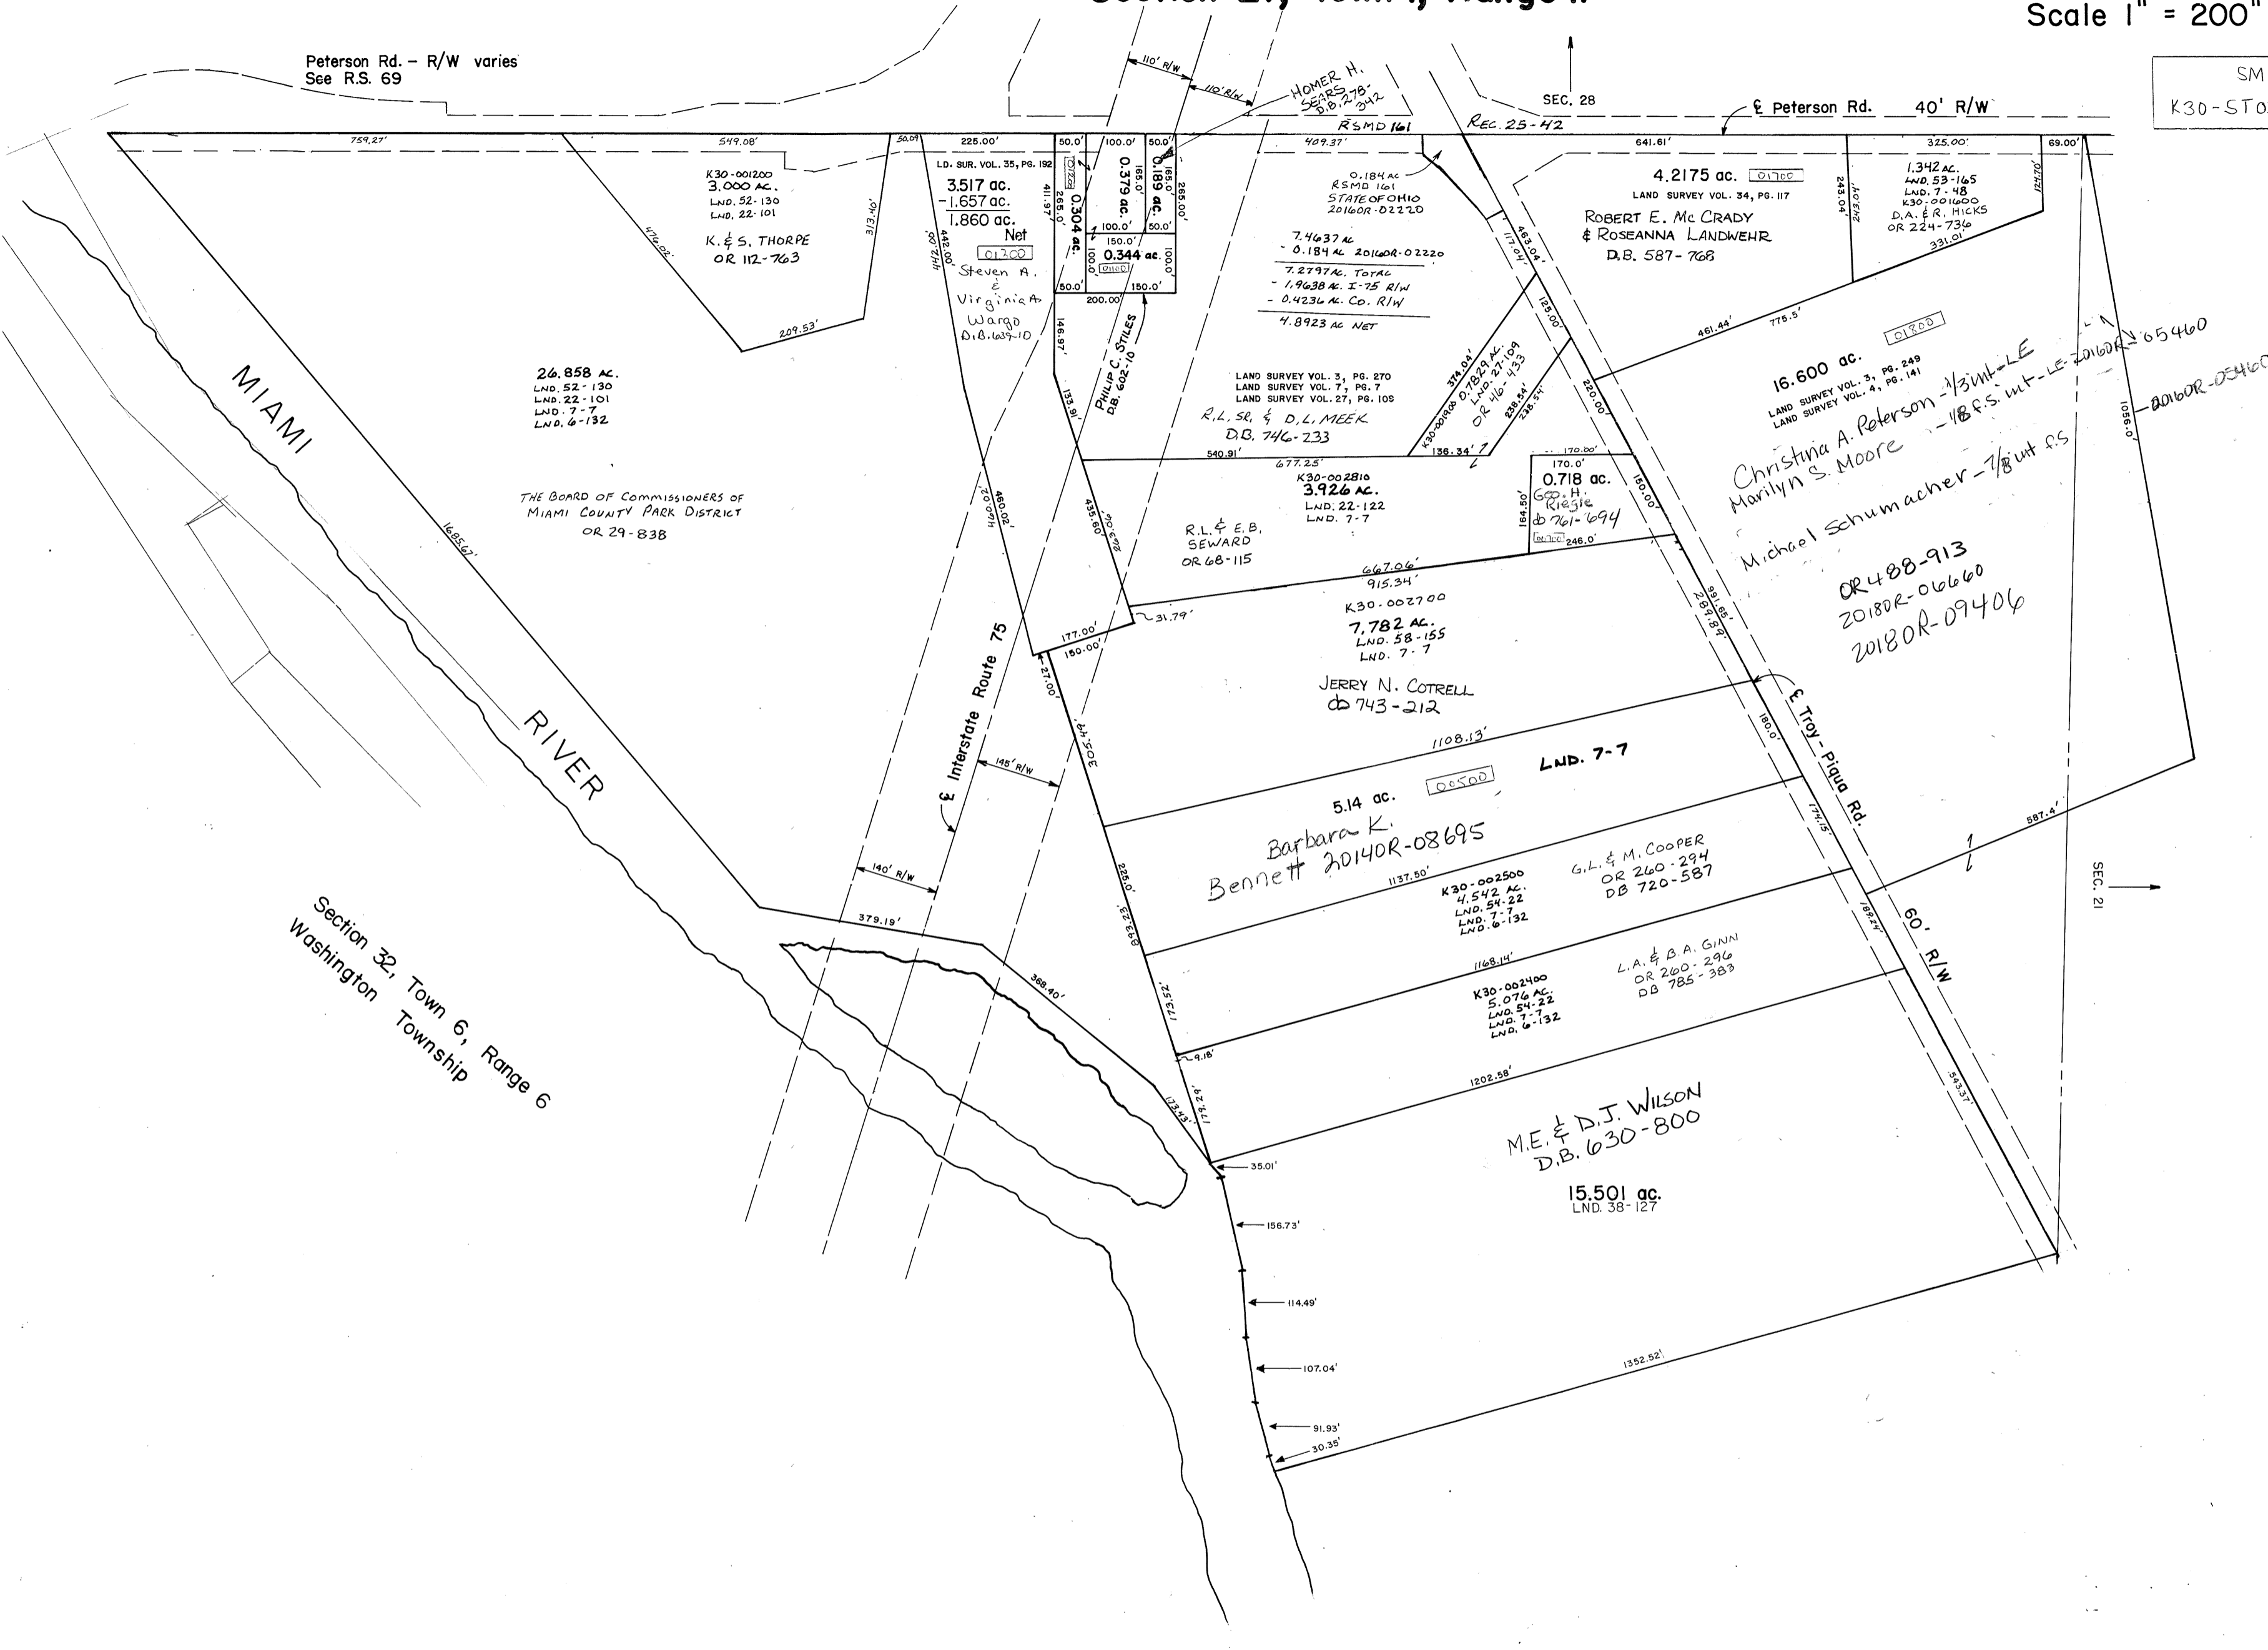

Peterson Rd. - R/W varies
See R.S. 69

SMDA NUMBER
K30-ST034A-

Section 32, Town 6, Range 6
Washington Township