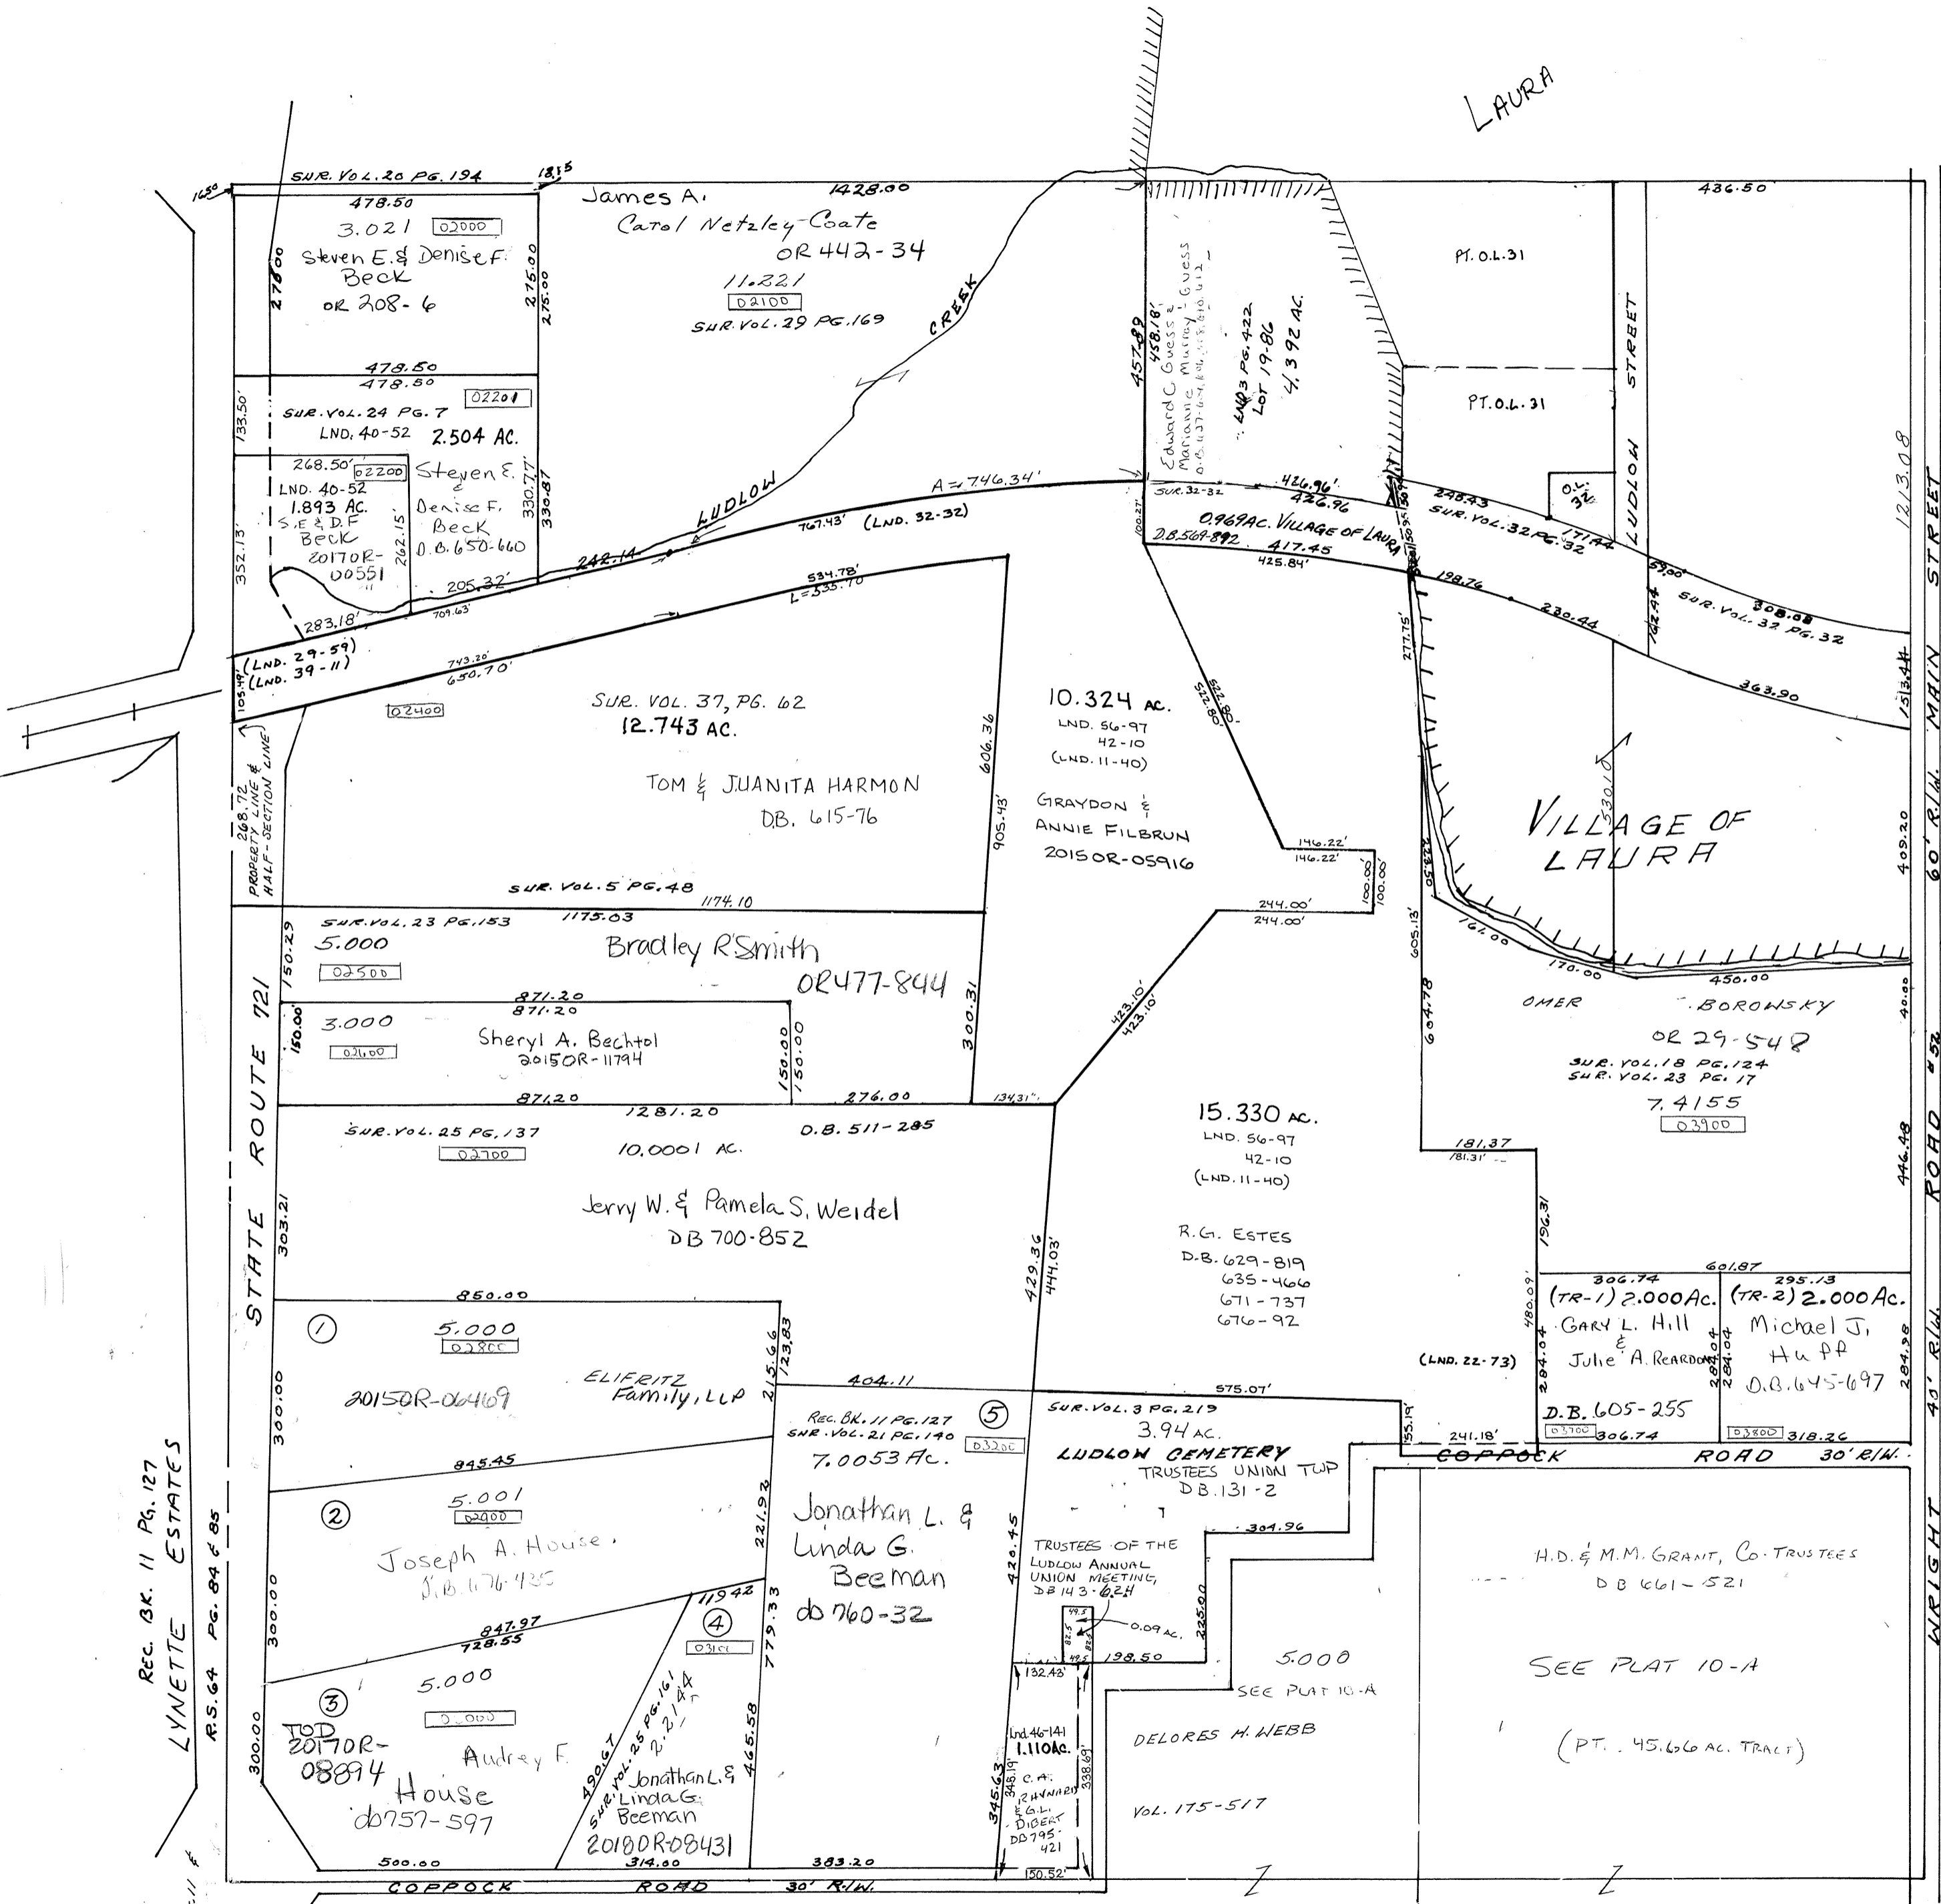

SMDA NUMBER
L32-UN010E- - - - -

REC. BK. 11 PG. 127
LYNETTE ESTATES
R.S. 64 PG. 84 & 85
FOR R/W.
SEE RS-63 PG. 11 &