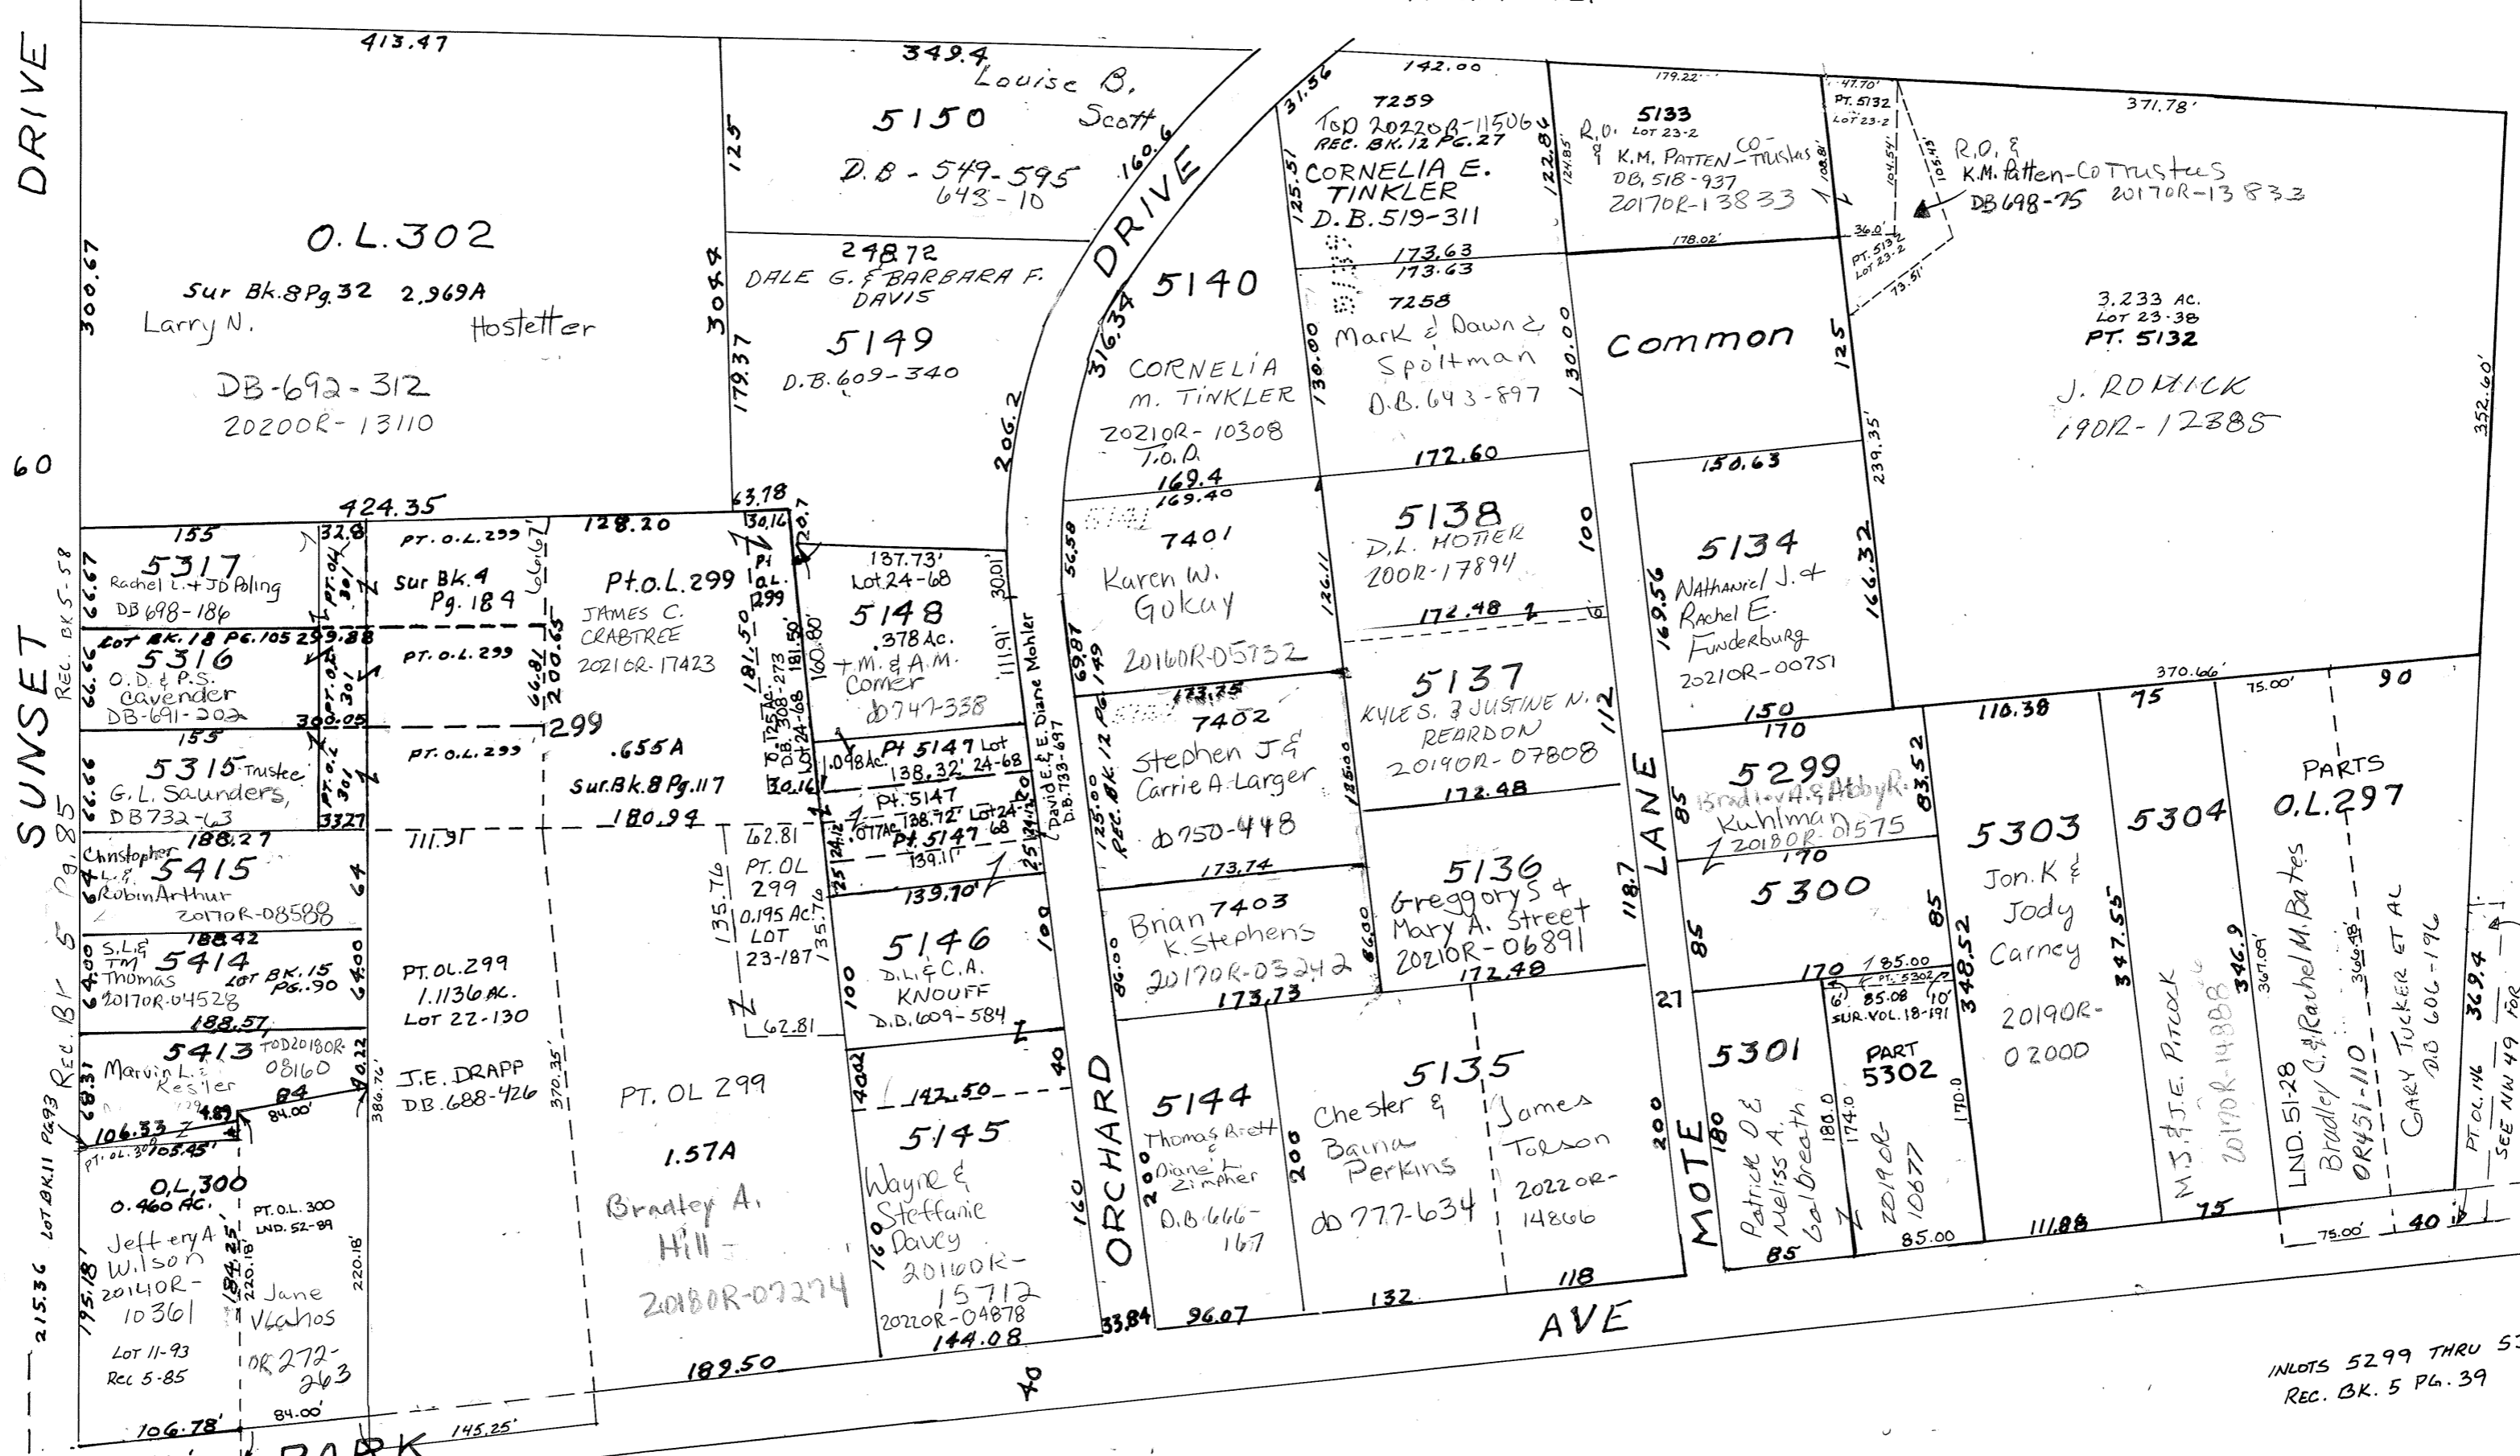

SUNSET DRIVE
60

SUNSET DRIVE
60

ORCHARD DRIVE
160

LANE
85

AVE

LOTS 5315 THRU 5317
REC. BK. 5 PG. 58

LOTS 5413 THRU 5415
REC. BK. 5 PG. 85

OUTLOTS 297 THRU 302
REC. BK. 3 PG. 38

INLOTS 5132 THRU 5150
REC. BK. 4 PG. 15
(Lot BK. 2 Pg. 7)

INLOTS 7401 THRU 7403
REC. BK. 12 PG. 149

INLOTS 5299 THRU 5304
REC. BK. 5 PG. 39