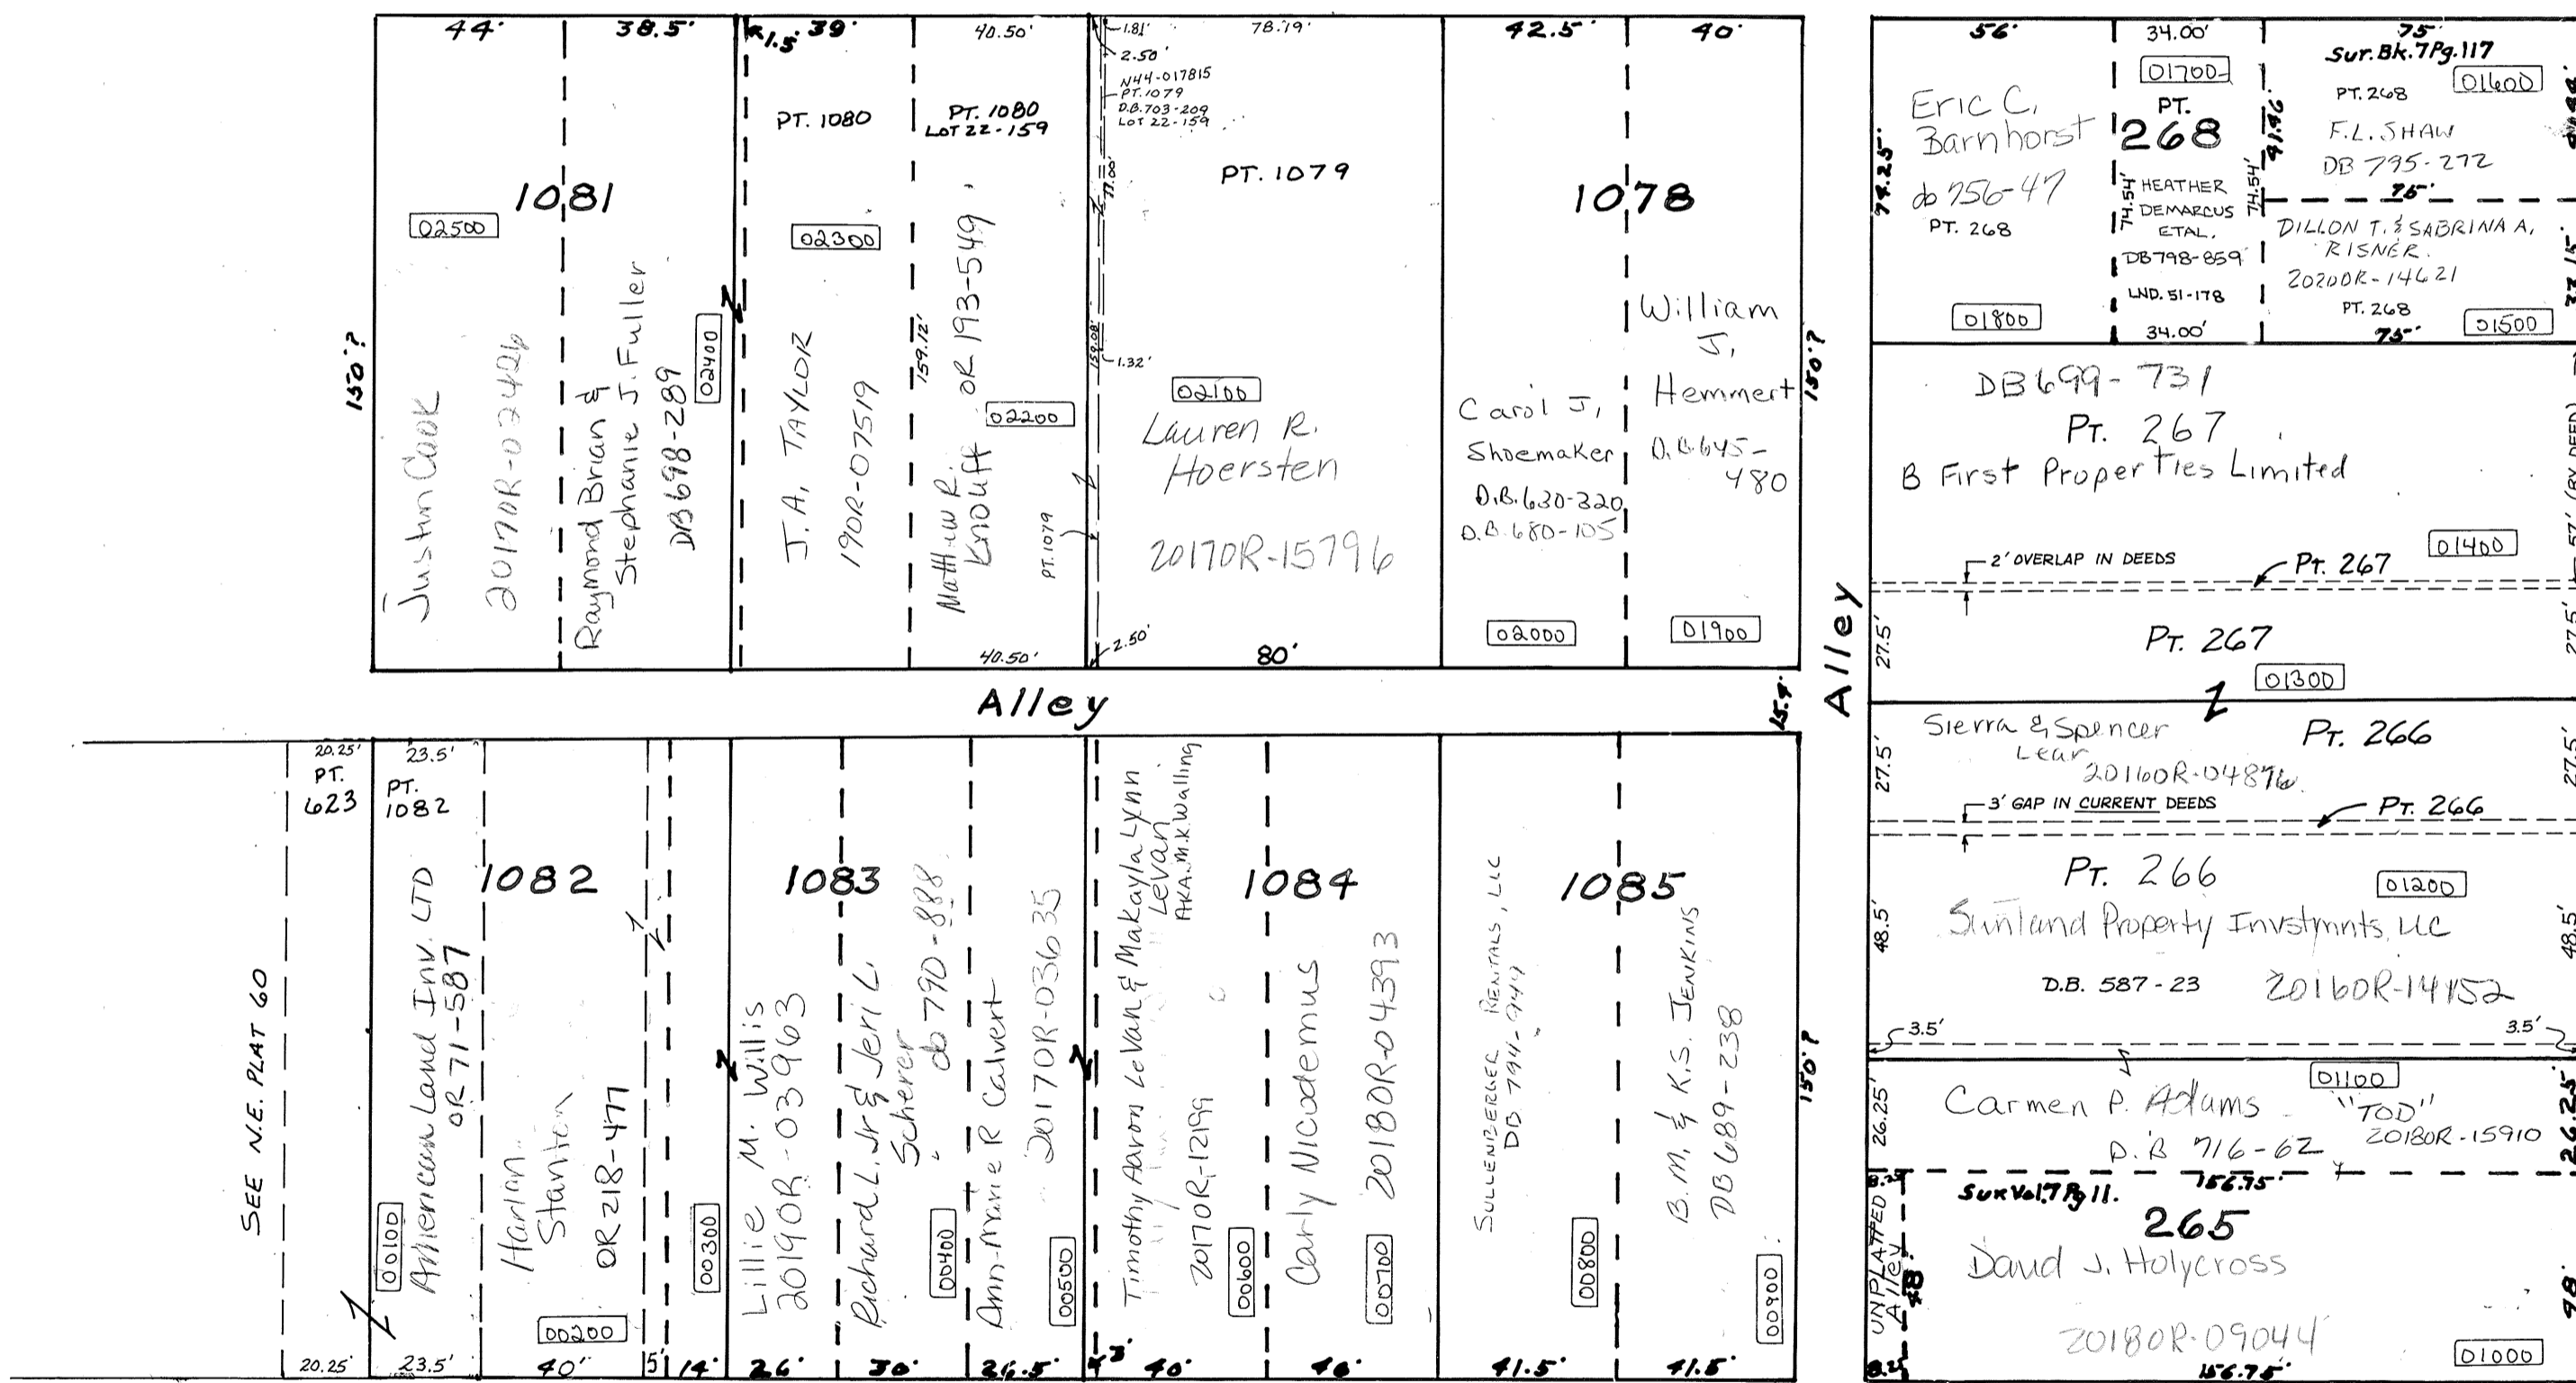

SMDA NUMBER
N44-NE083_ _ _ _ _

Rec. Bk. 2-Pg. 8

PARK

60

AVE.

SEE N.E. PLAT 60

REC. 2-8

BOONE

66

STREET

ST.

82.5'

BROADWAY