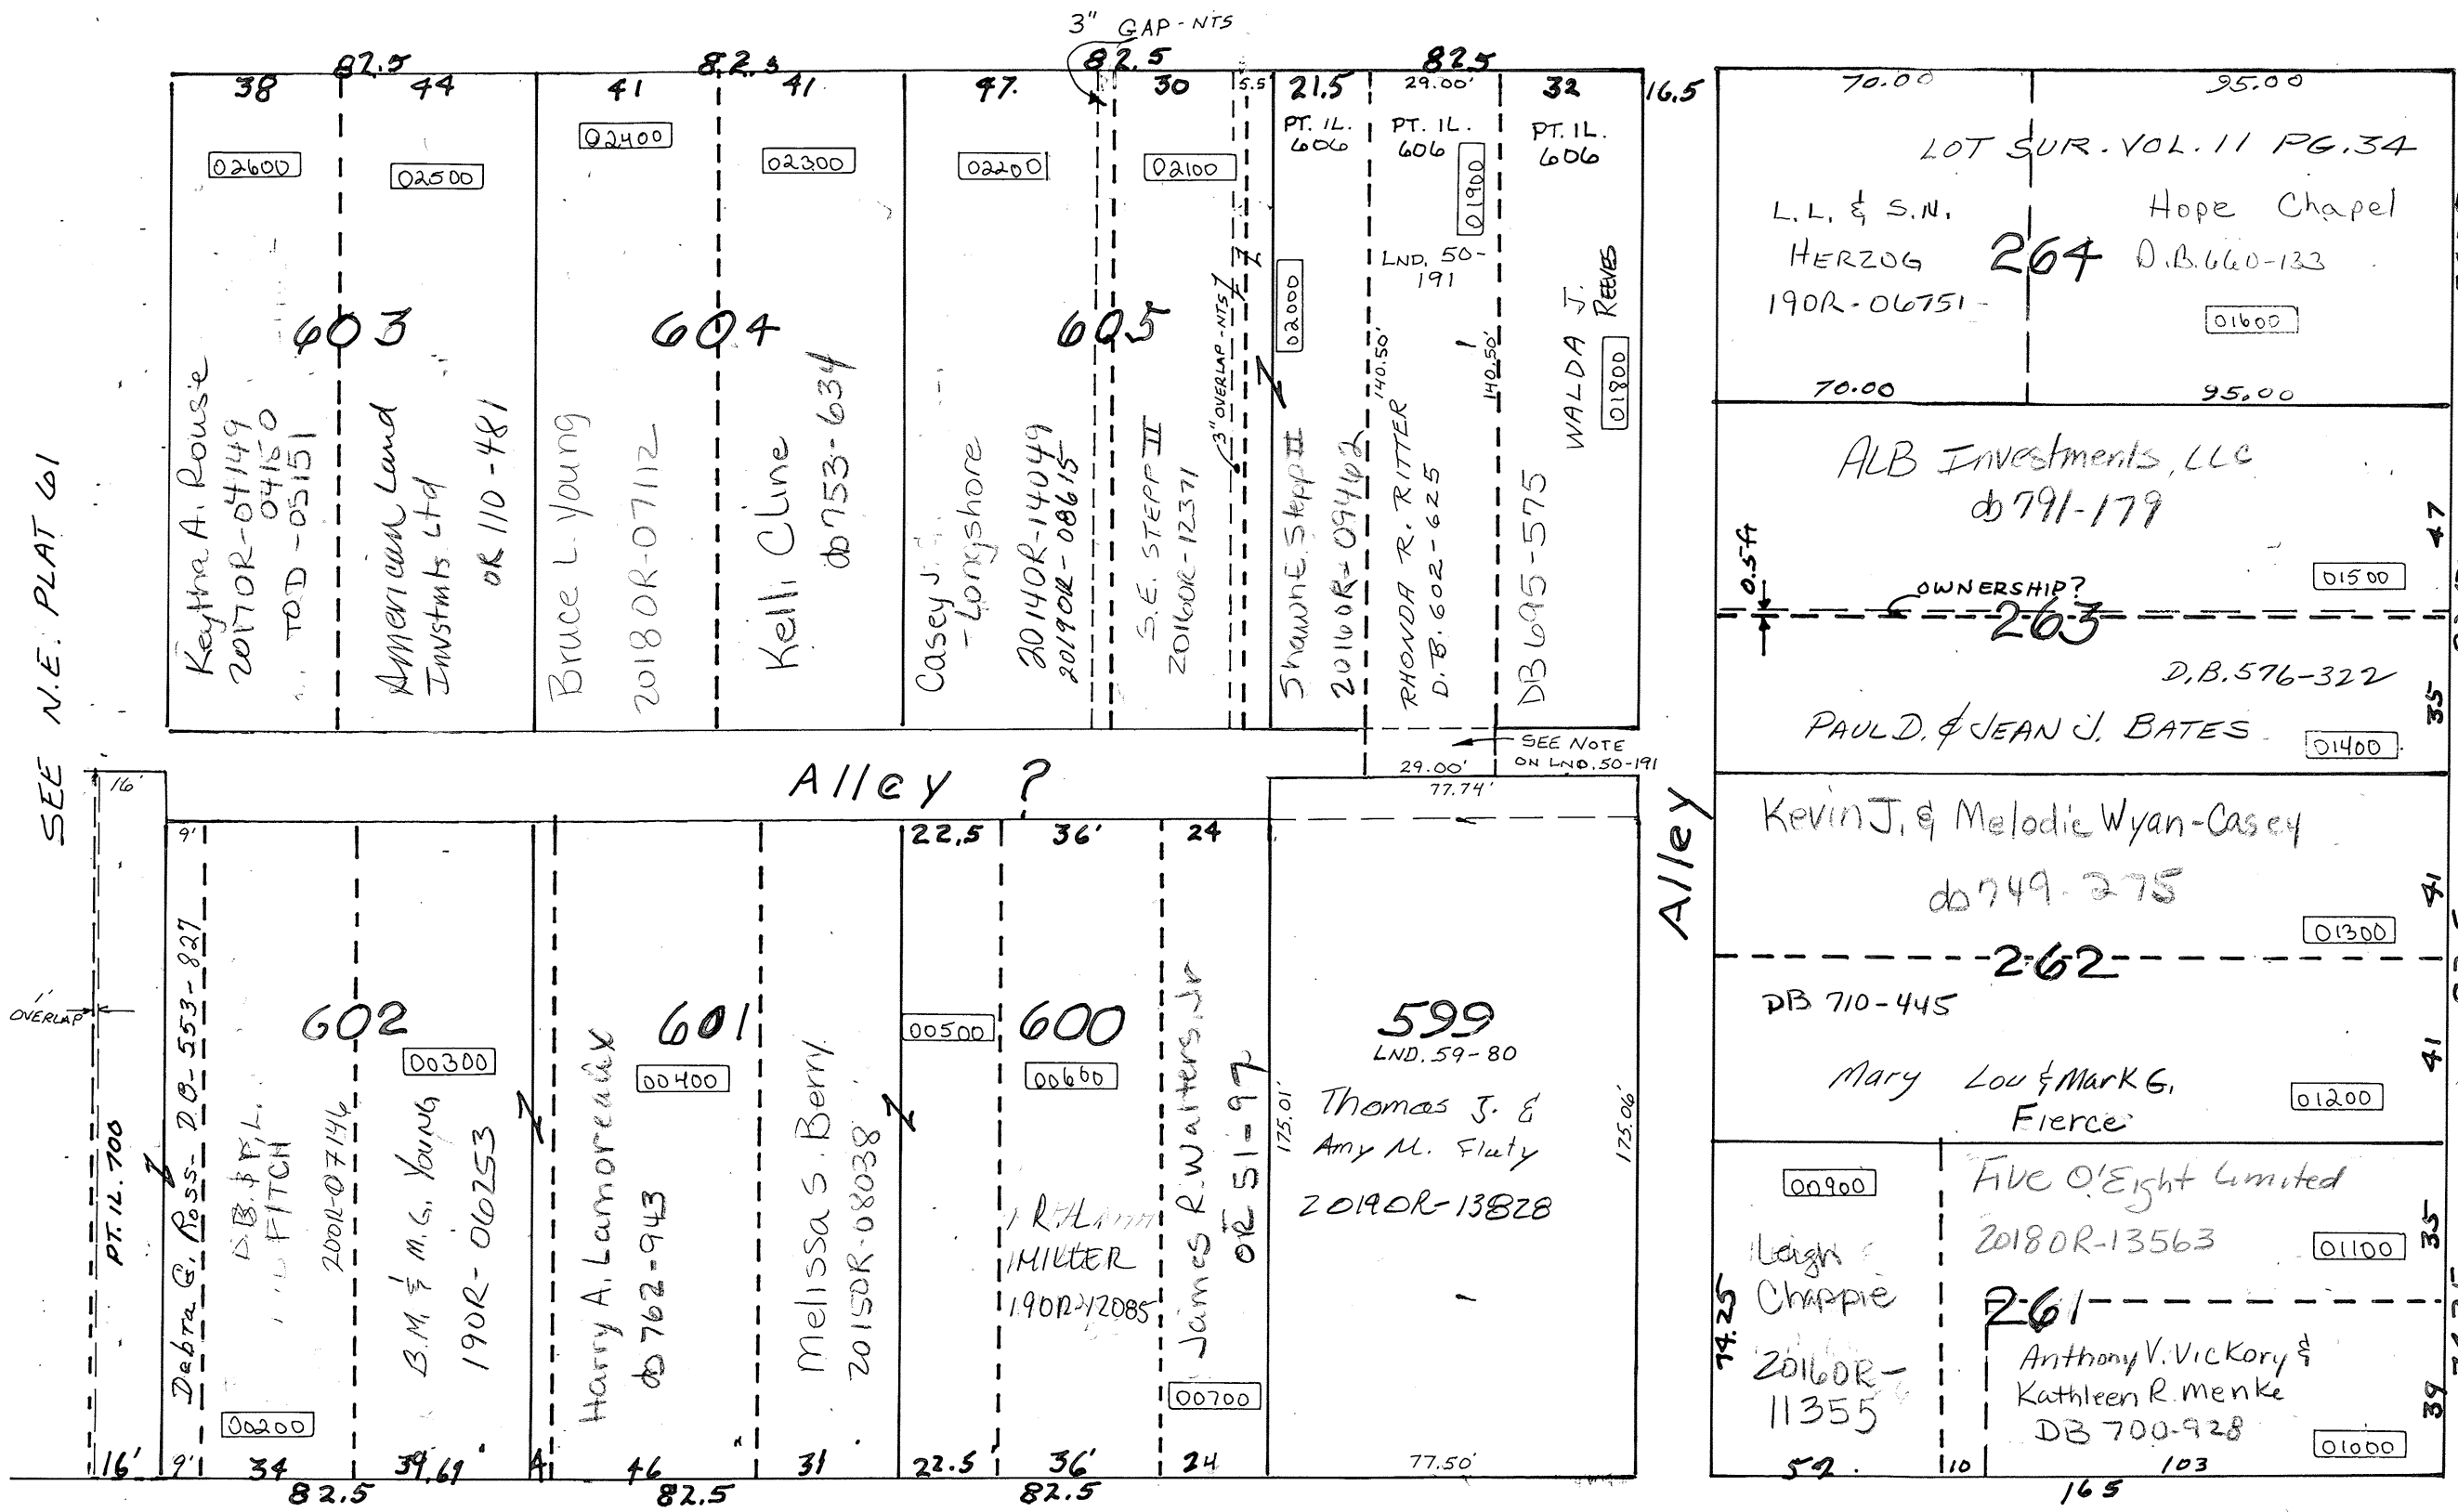

SMDA NUMBER
N44-NE063_ _ _ _ _

Dead Rec. Vol. # 17-Pg. 438

BOONE

66' R/W

STREET

BROADWAY 82.5' R/W

NORTH

REC. 1-3
LOTS 599-606 66' R/W

STREET