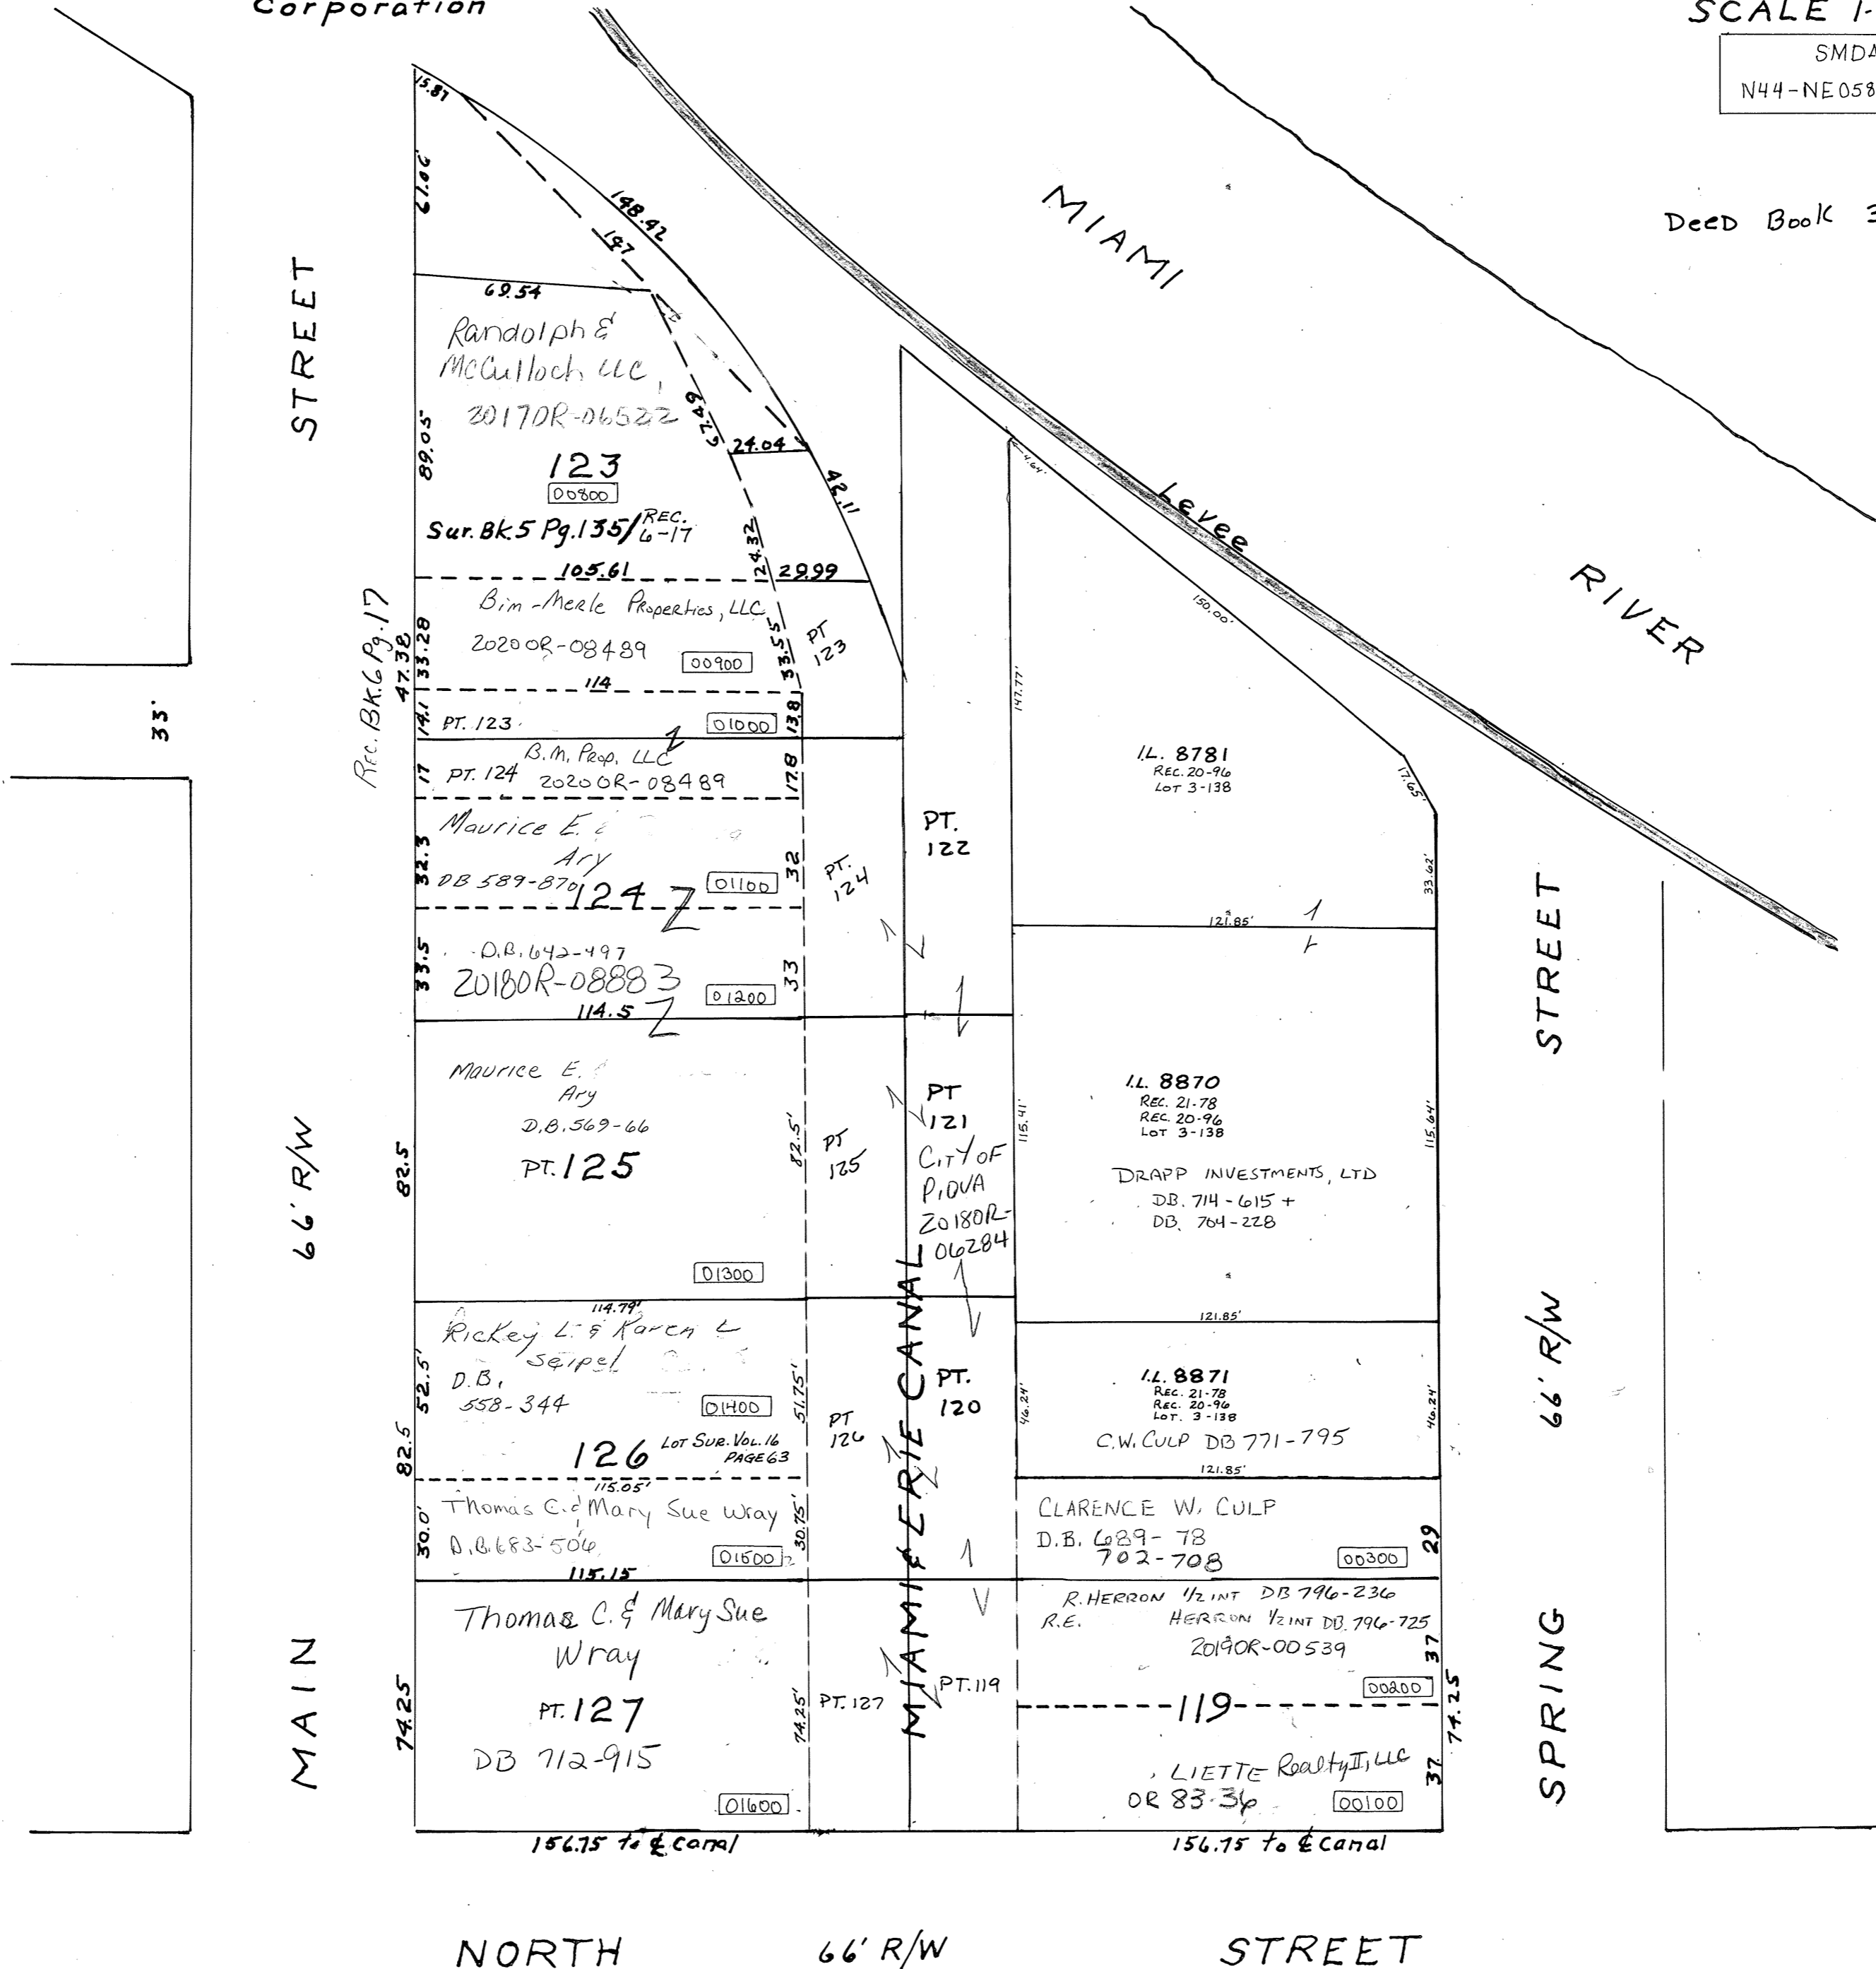

PIQUA Corporation

NE SECTION

PLAT NO. 58
SCALE 1-INCH = 40 FEET

SMDA NUMBER
N44-NE058 - - - - -

Deed Book 3 Pg. 71

REVISED 6-16-2006
D. VENTURA