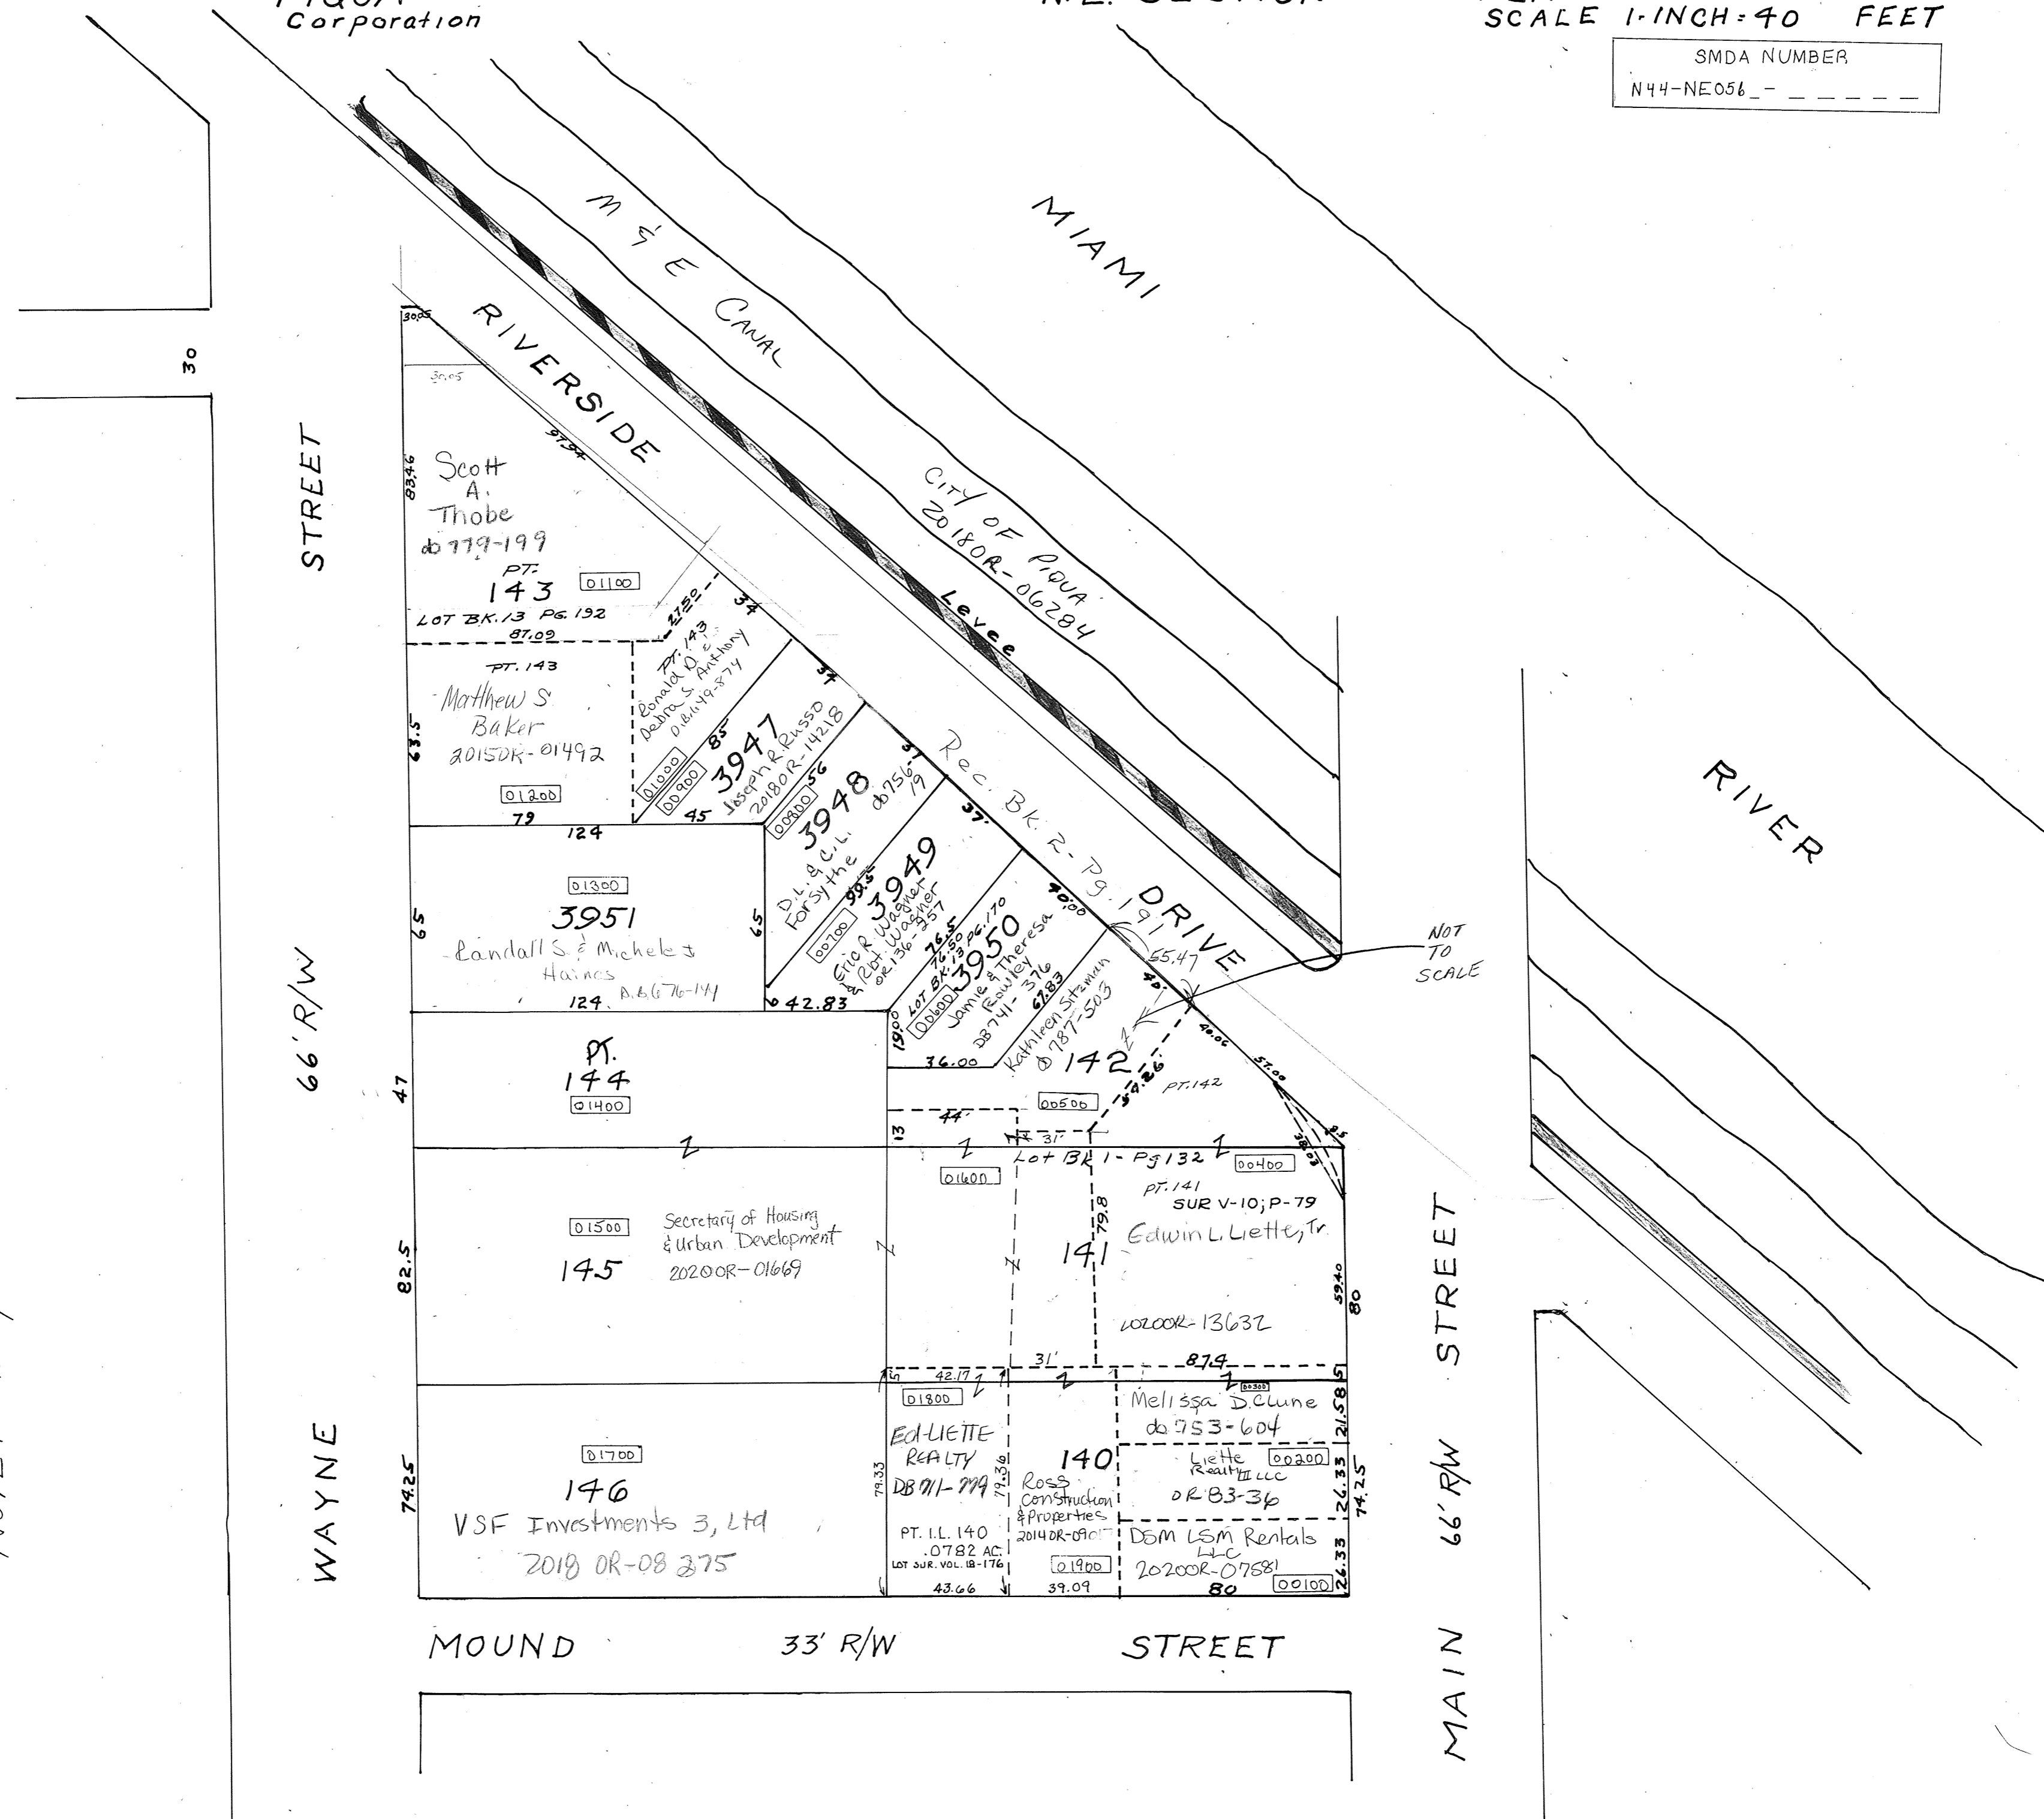

PIQUA Corporation

N.E. SECTION

PLAT No. 56  
SCALE 1-INCH=40 FEET

SMDA NUMBER  
N44-NE056 - - - - -

NOTE: This plat to be redrawn