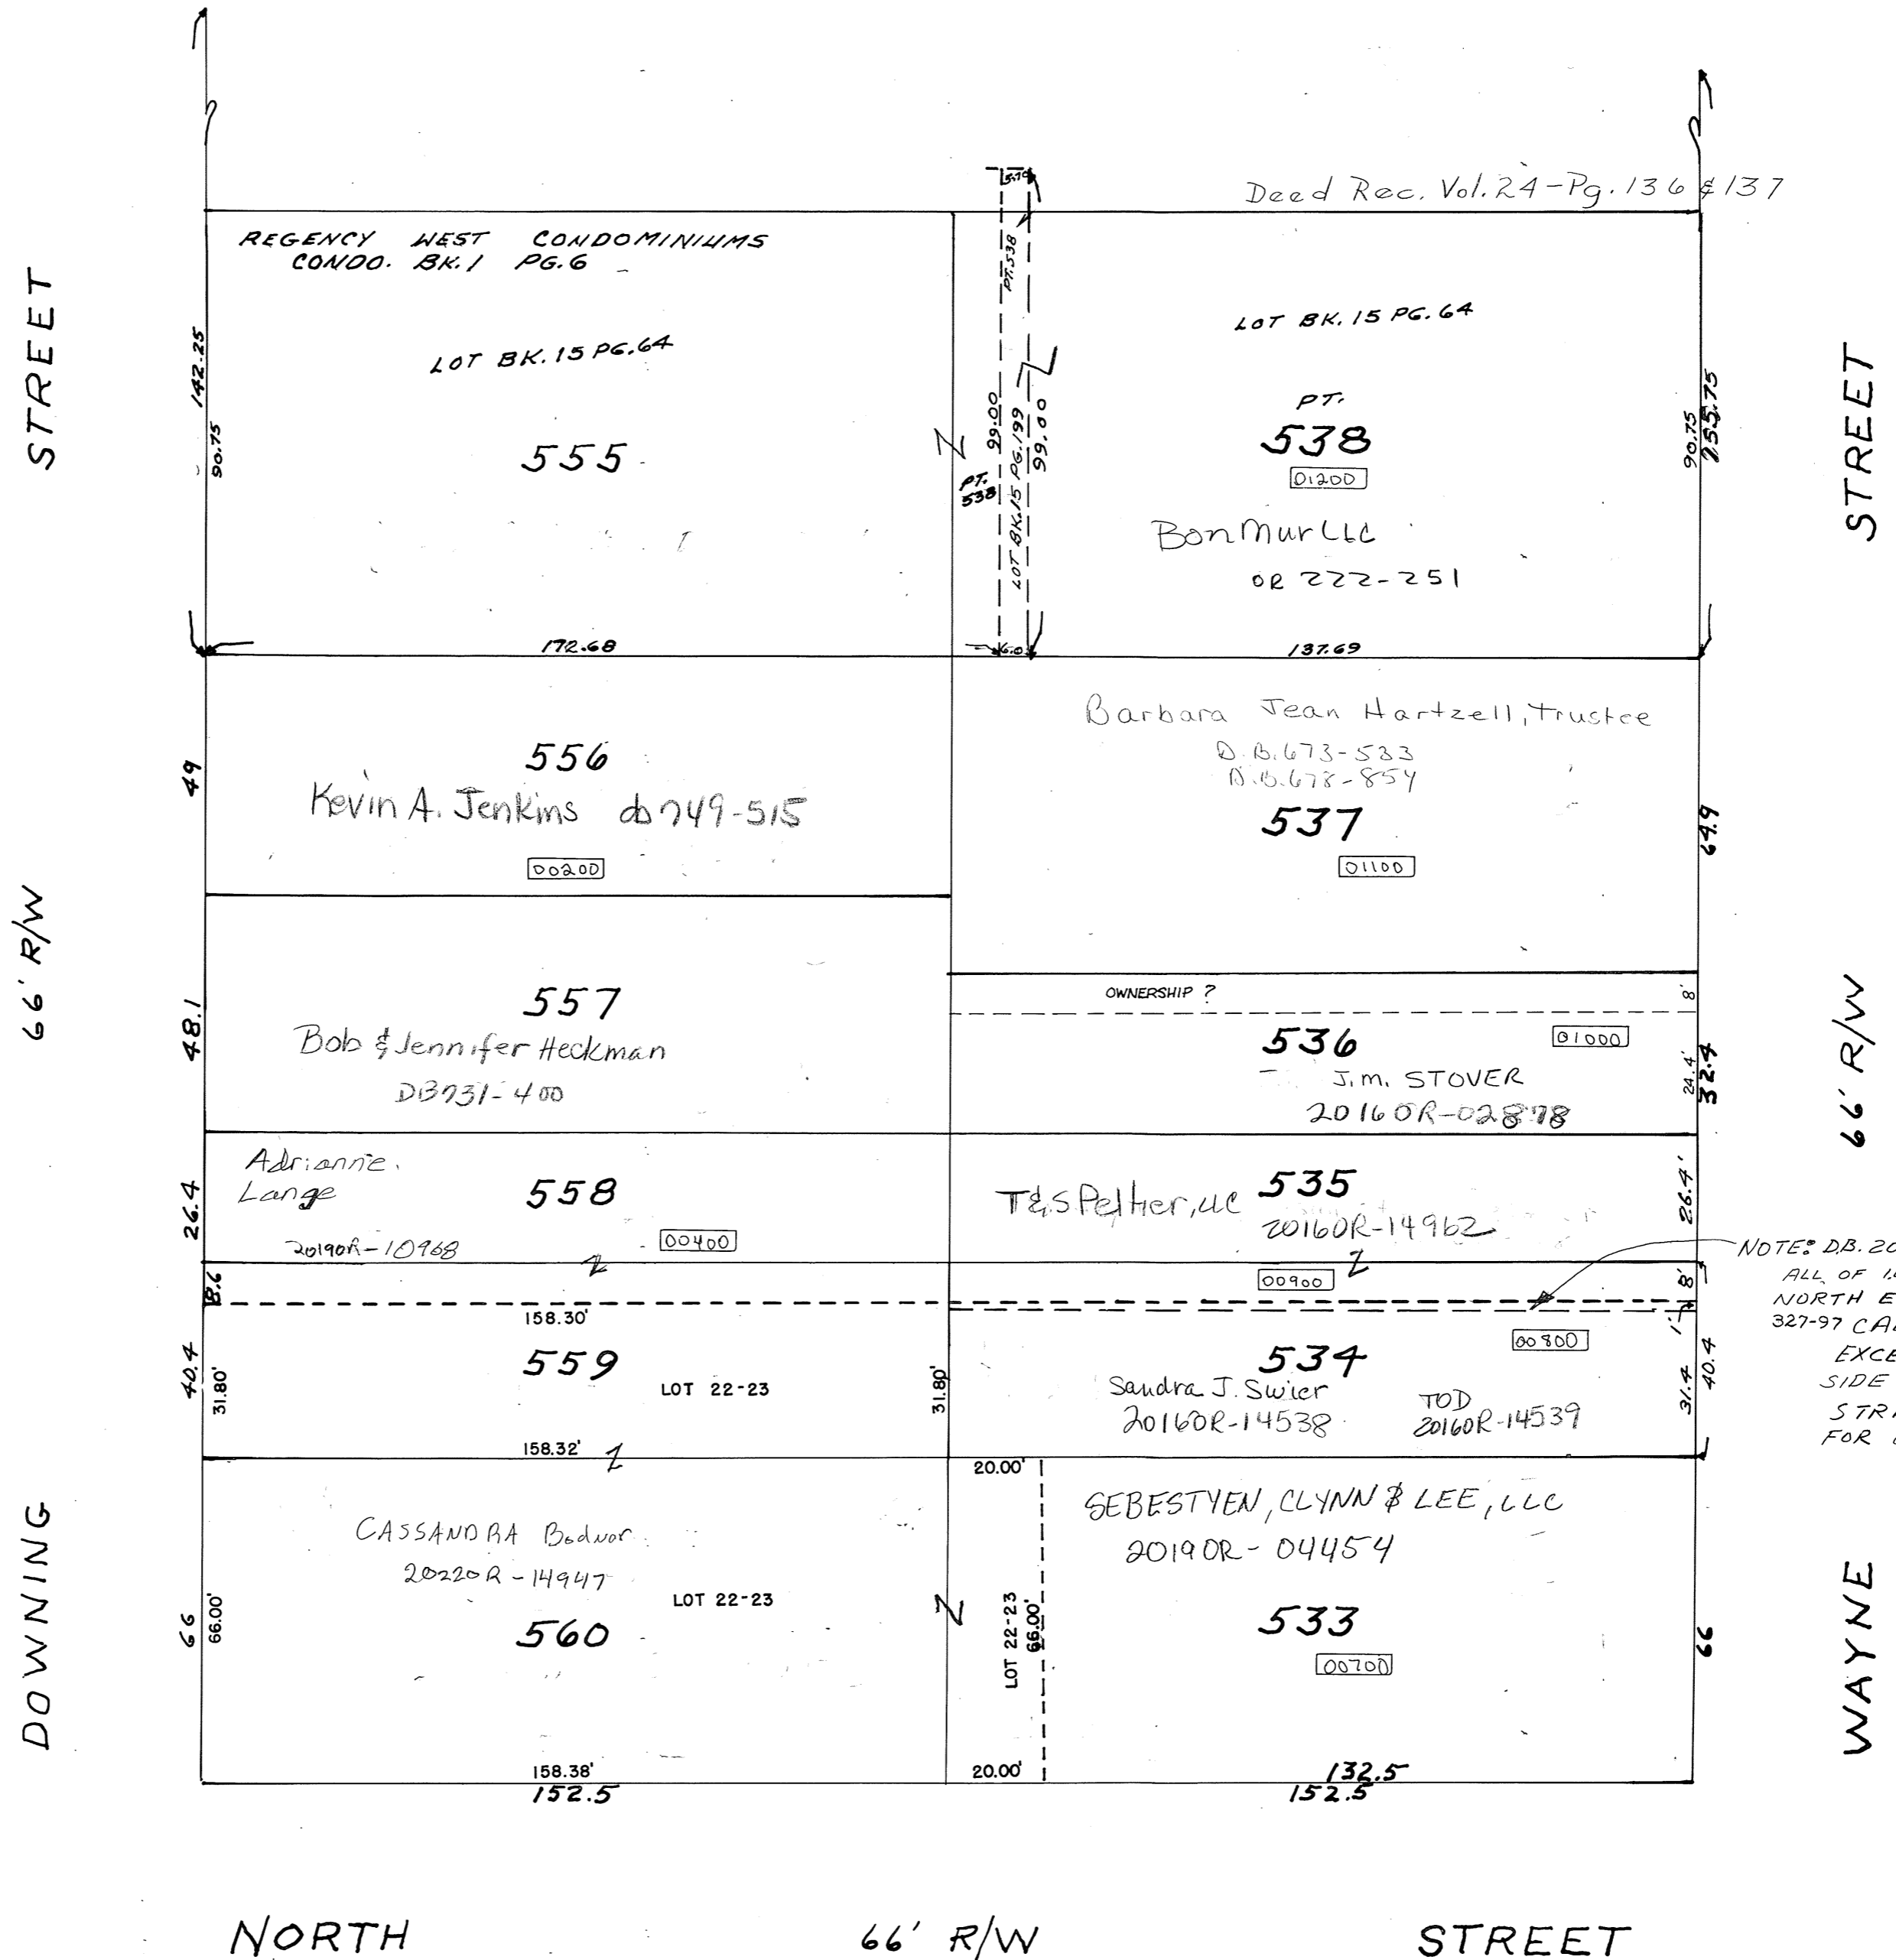

SMDA NUMBER  
N44-NE062\_ \_ \_ \_

NOTE: DB. 205-533 CALLS FOR ALL OF IL. 535 PLUS 8' OFF THE NORTH END OF IL. 534; D.B. 327-97 CALLS FOR IL. 534 EXCEPT 9' OFF THE NORTH SIDE AS A RESULT A 1' WIDE STRIP IS NOT ACCOUNTED FOR OUT. OF IL. 534

NORTH

66' R/W

STREET