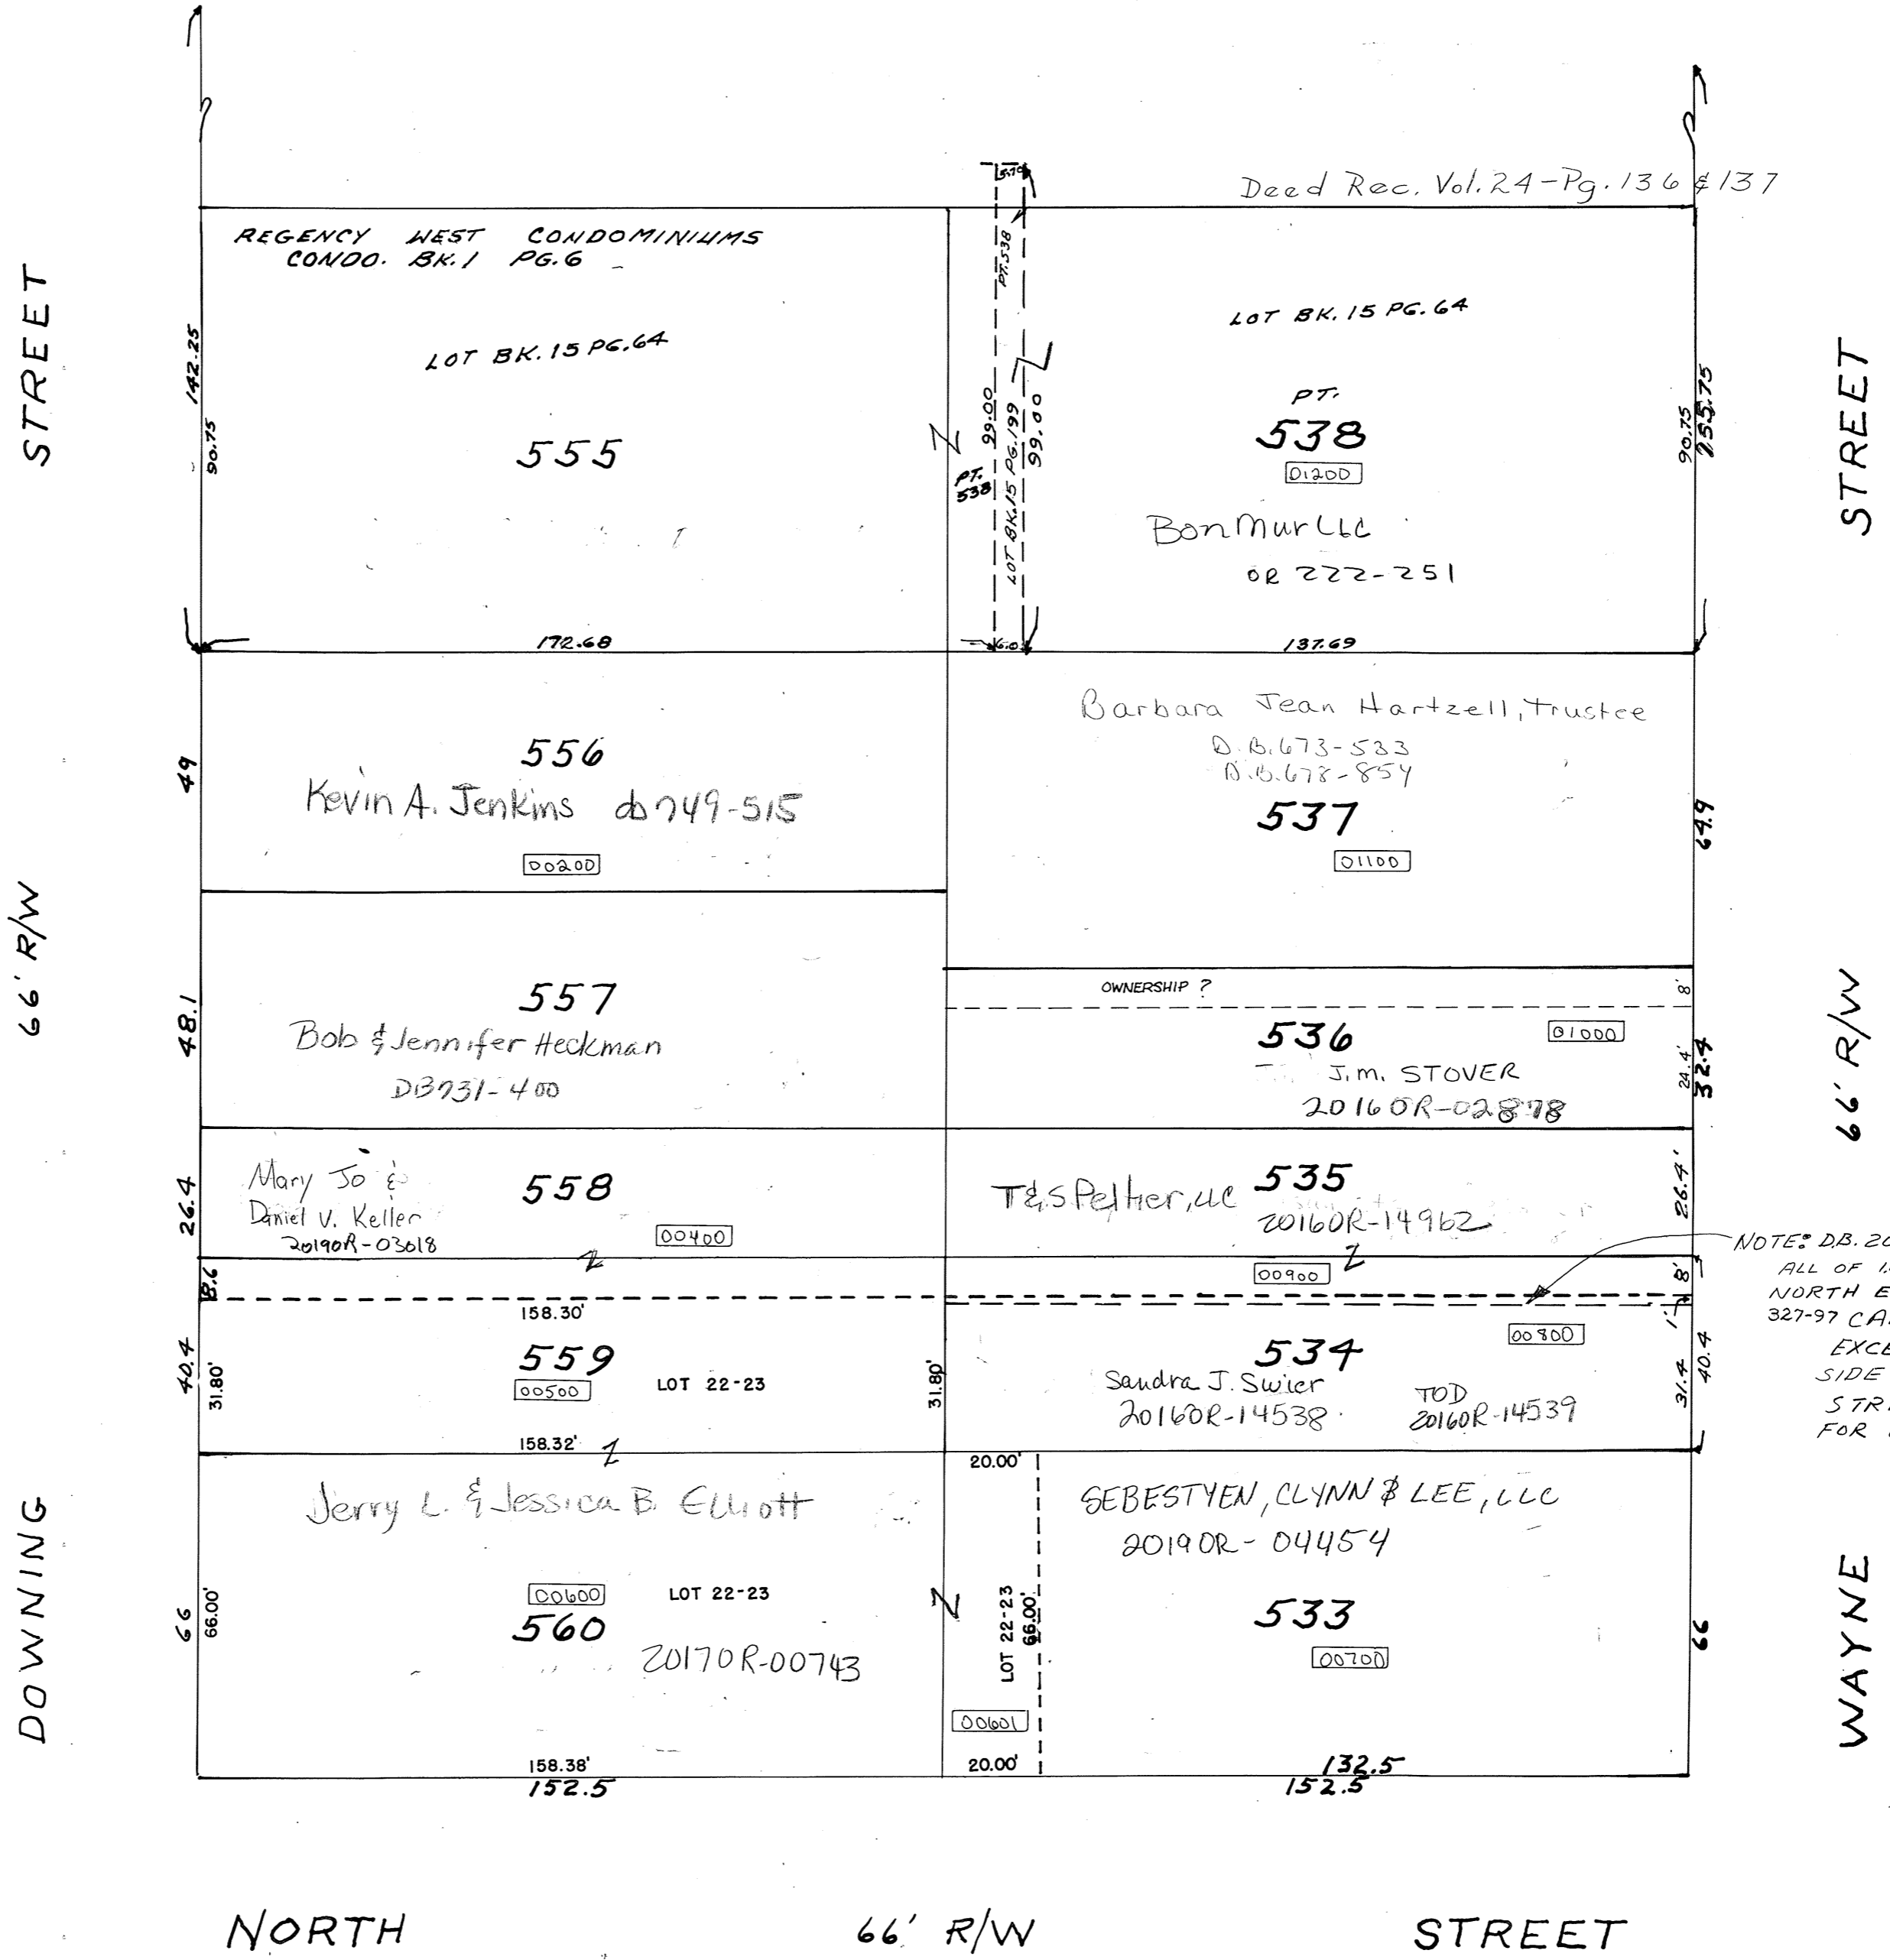

SMDA NUMBER
N44-NE068_ - - - - -

NOTE: DB. 205-533 CALLS FOR ALL OF IL. 535 PLUS 8' OFF THE NORTH END OF IL. 534; D.B. 327-97 CALLS FOR IL. 534 EXCEPT 9' OFF THE NORTH SIDE AS A RESULT A 1' WIDE STRIP IS NOT ACCOUNTED FOR OUT. OF IL. 534

NORTH 66' R/W STREET

STREET

STREET

66' R/W

66' R/W

DOWNING

WAYNE

33'