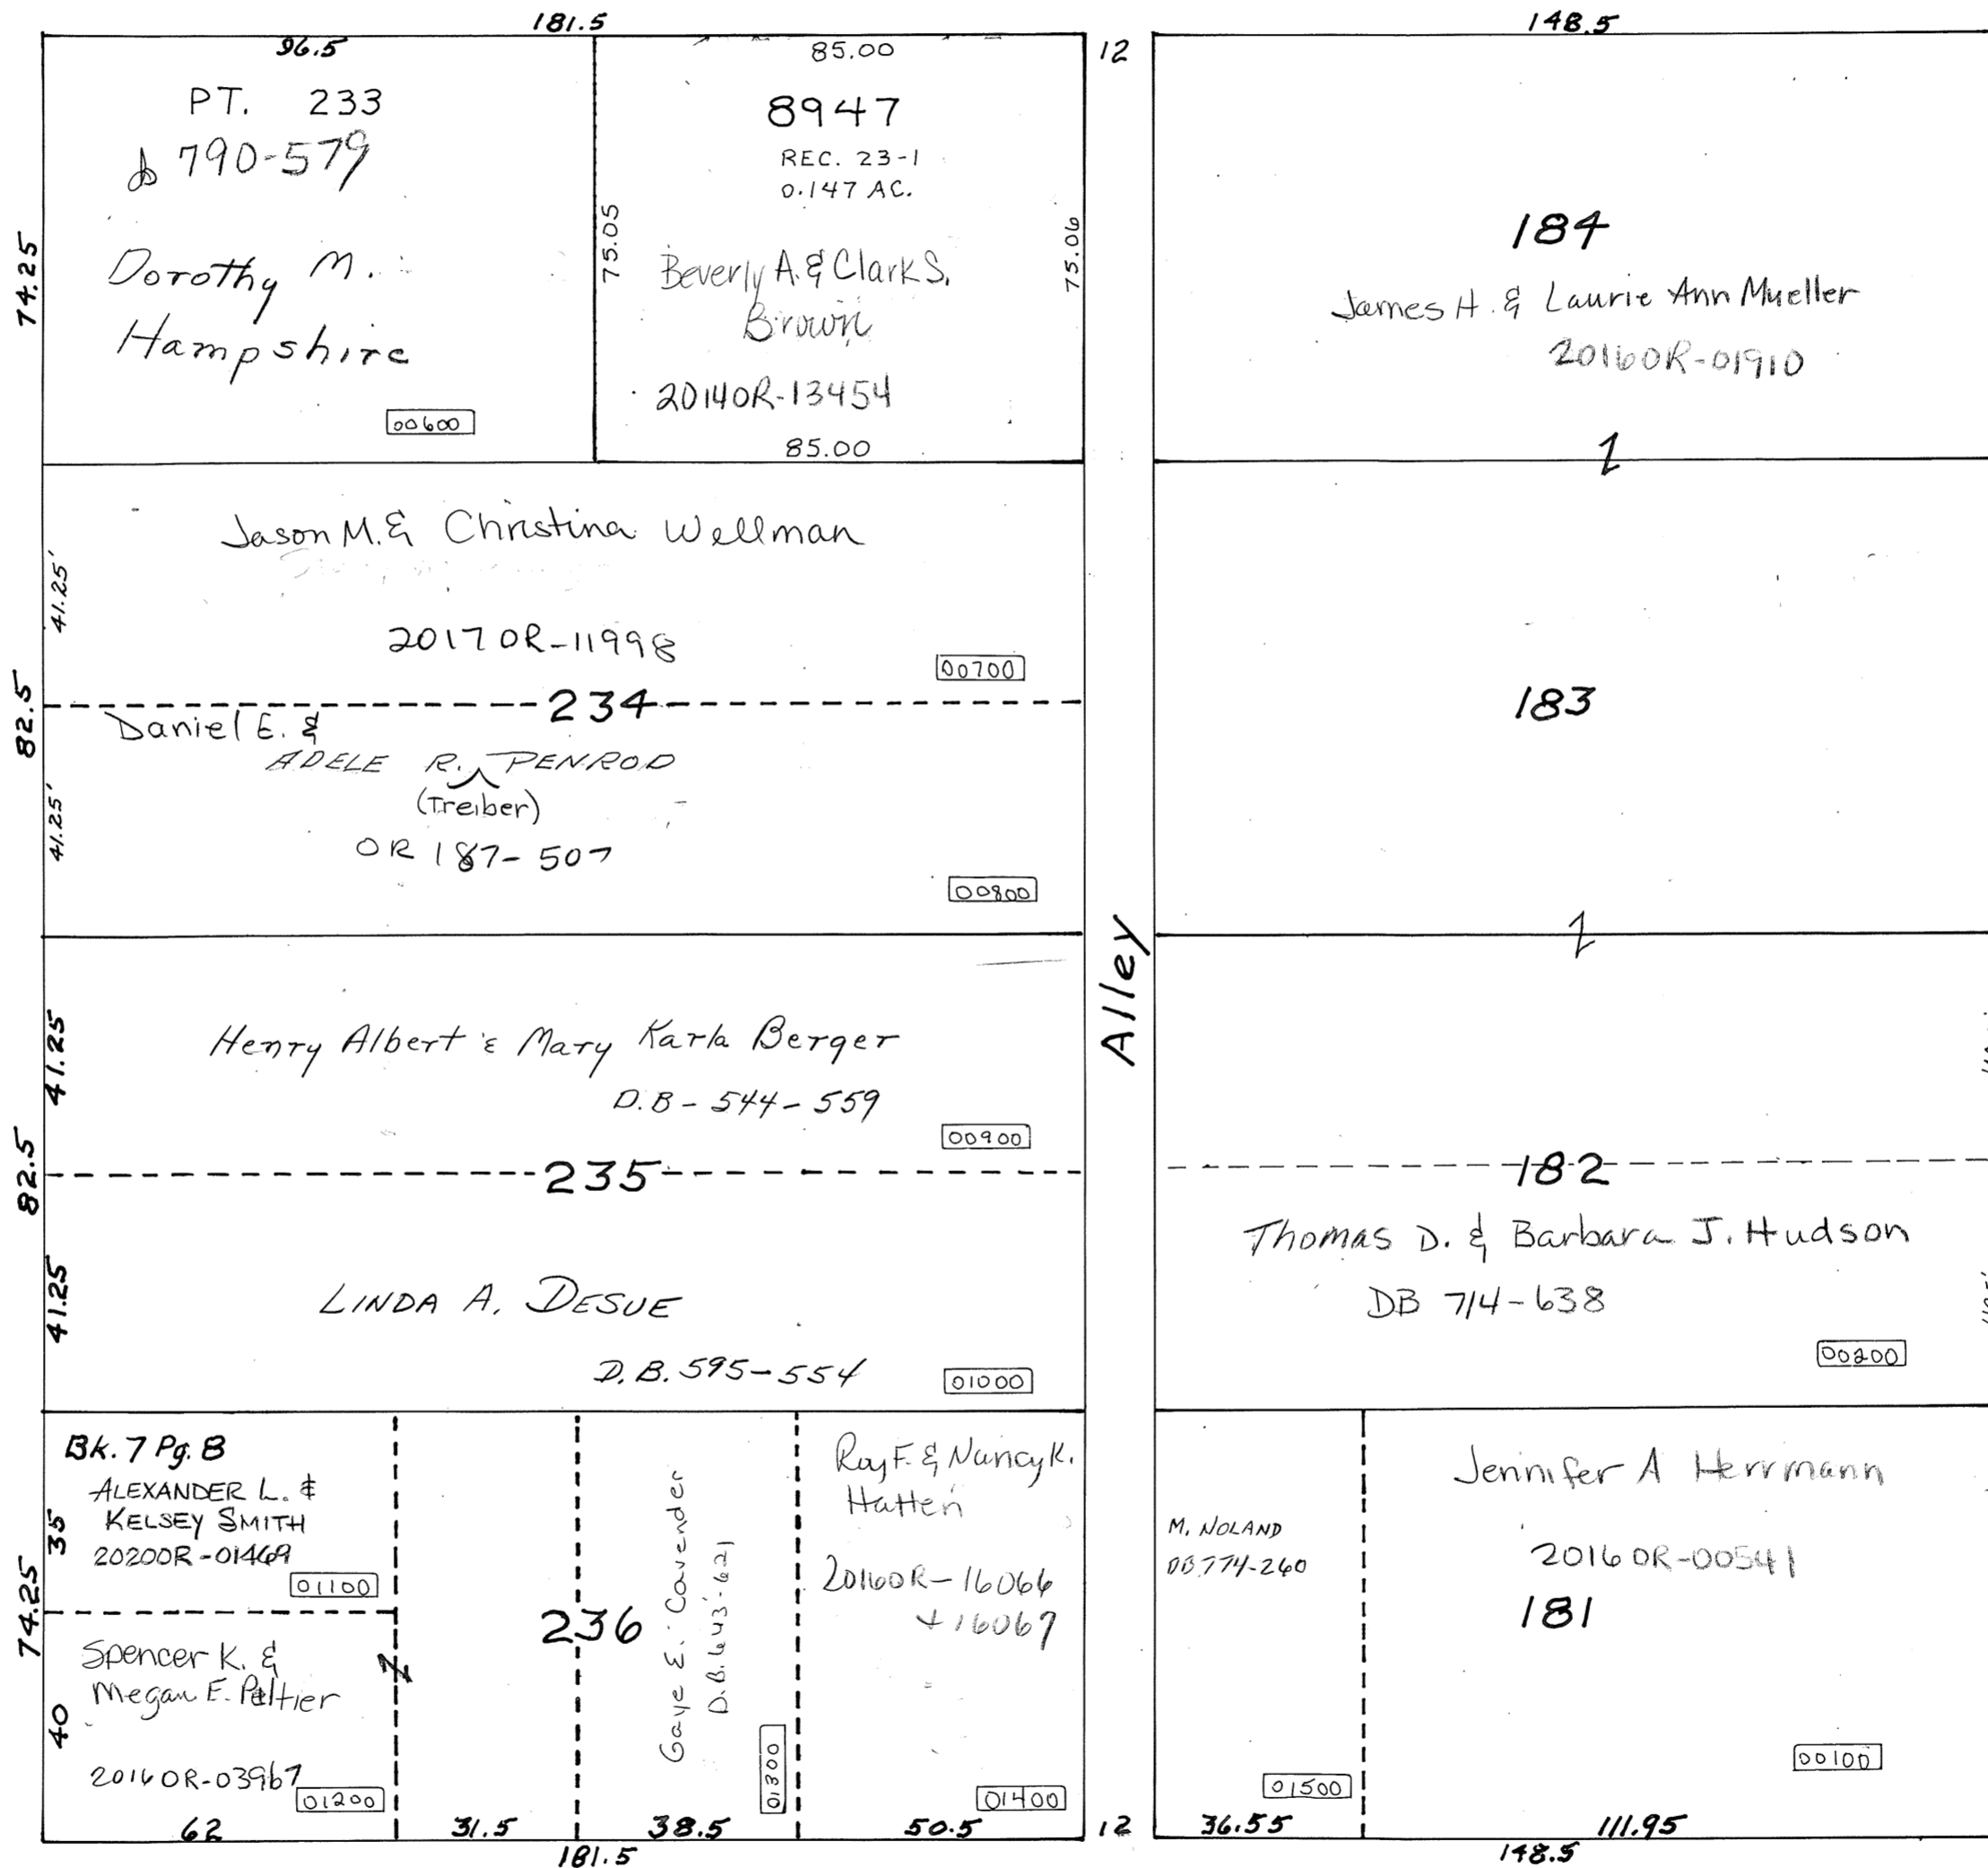

BOONE

66' R/W

STREET

DEED BK. 16, Pg. 358

DEED BK. 11, Pg. 511

STREET

82.5' R/W

CALDWELL

NORTH

66' R/W

STREET

STREET

66' R/W

DOWNING

SMDA NUMBER
N44-NE052