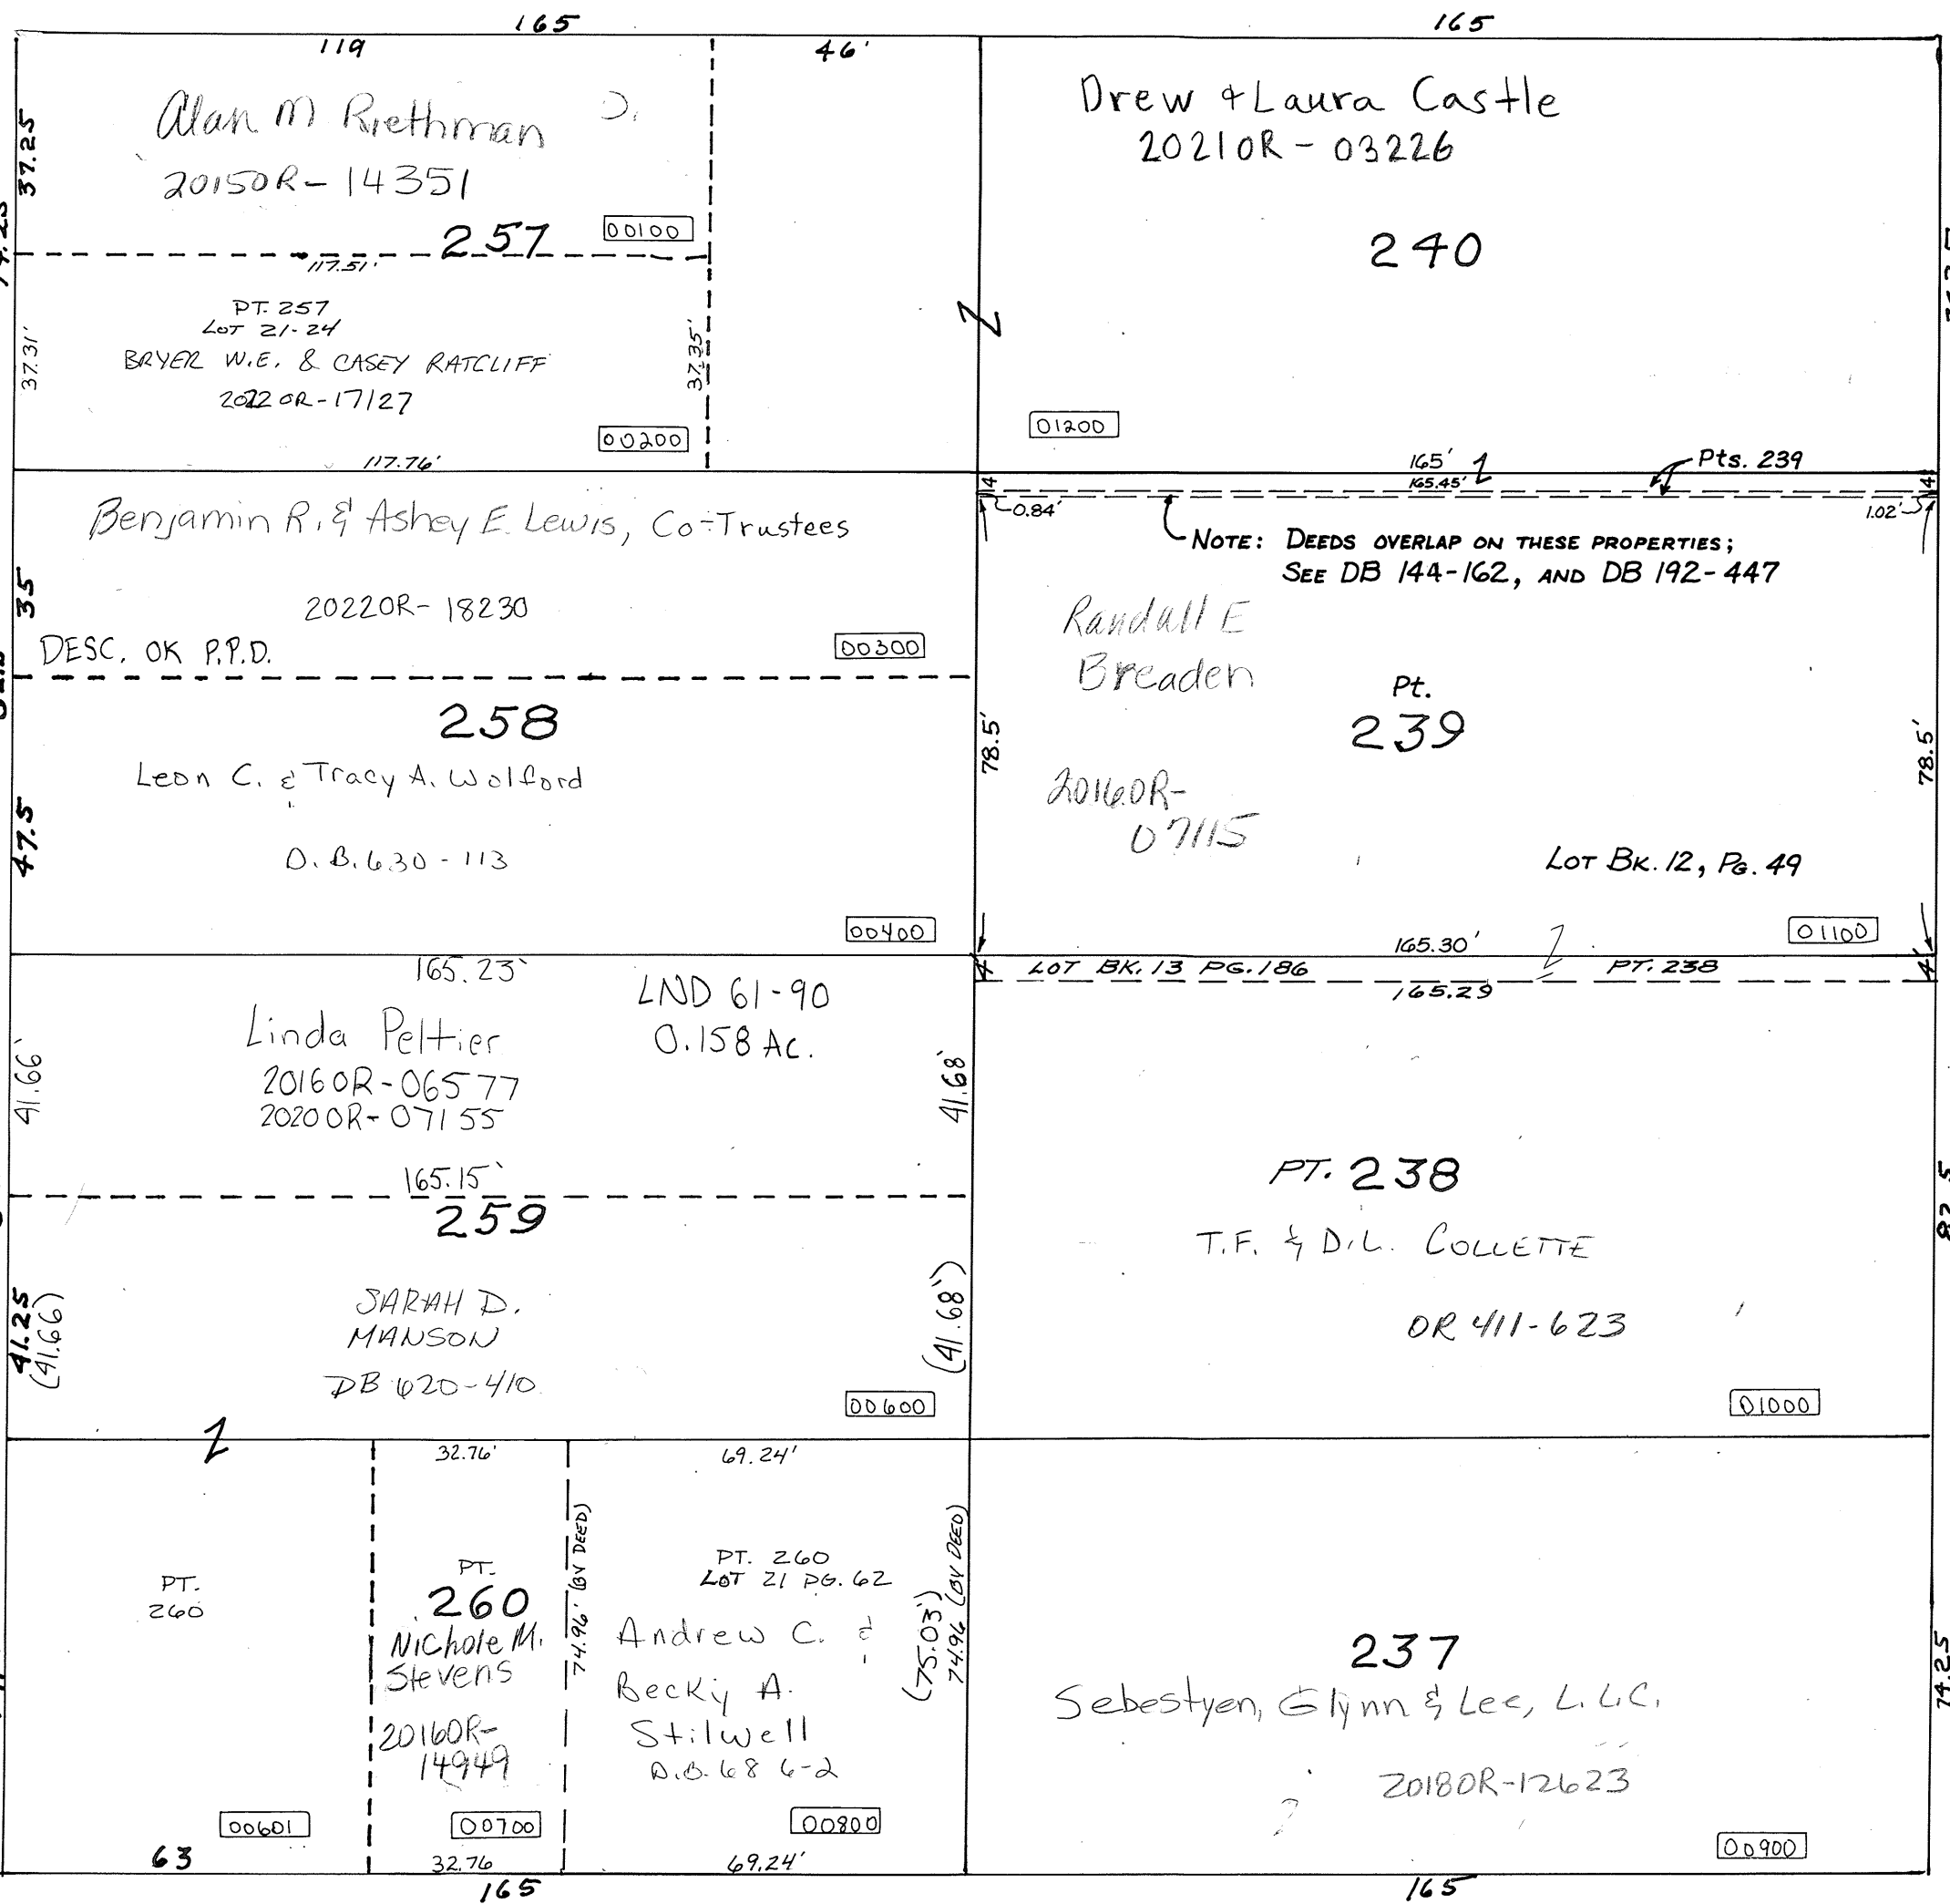

SMDA NUMBER
N44-NE047-_-_-_-_-

BOONE 66' R/W STREET

BROADWAY 82.5' R/W

STREET

82.5' R/W

CALDWELL

NORTH 66' R/W STREET