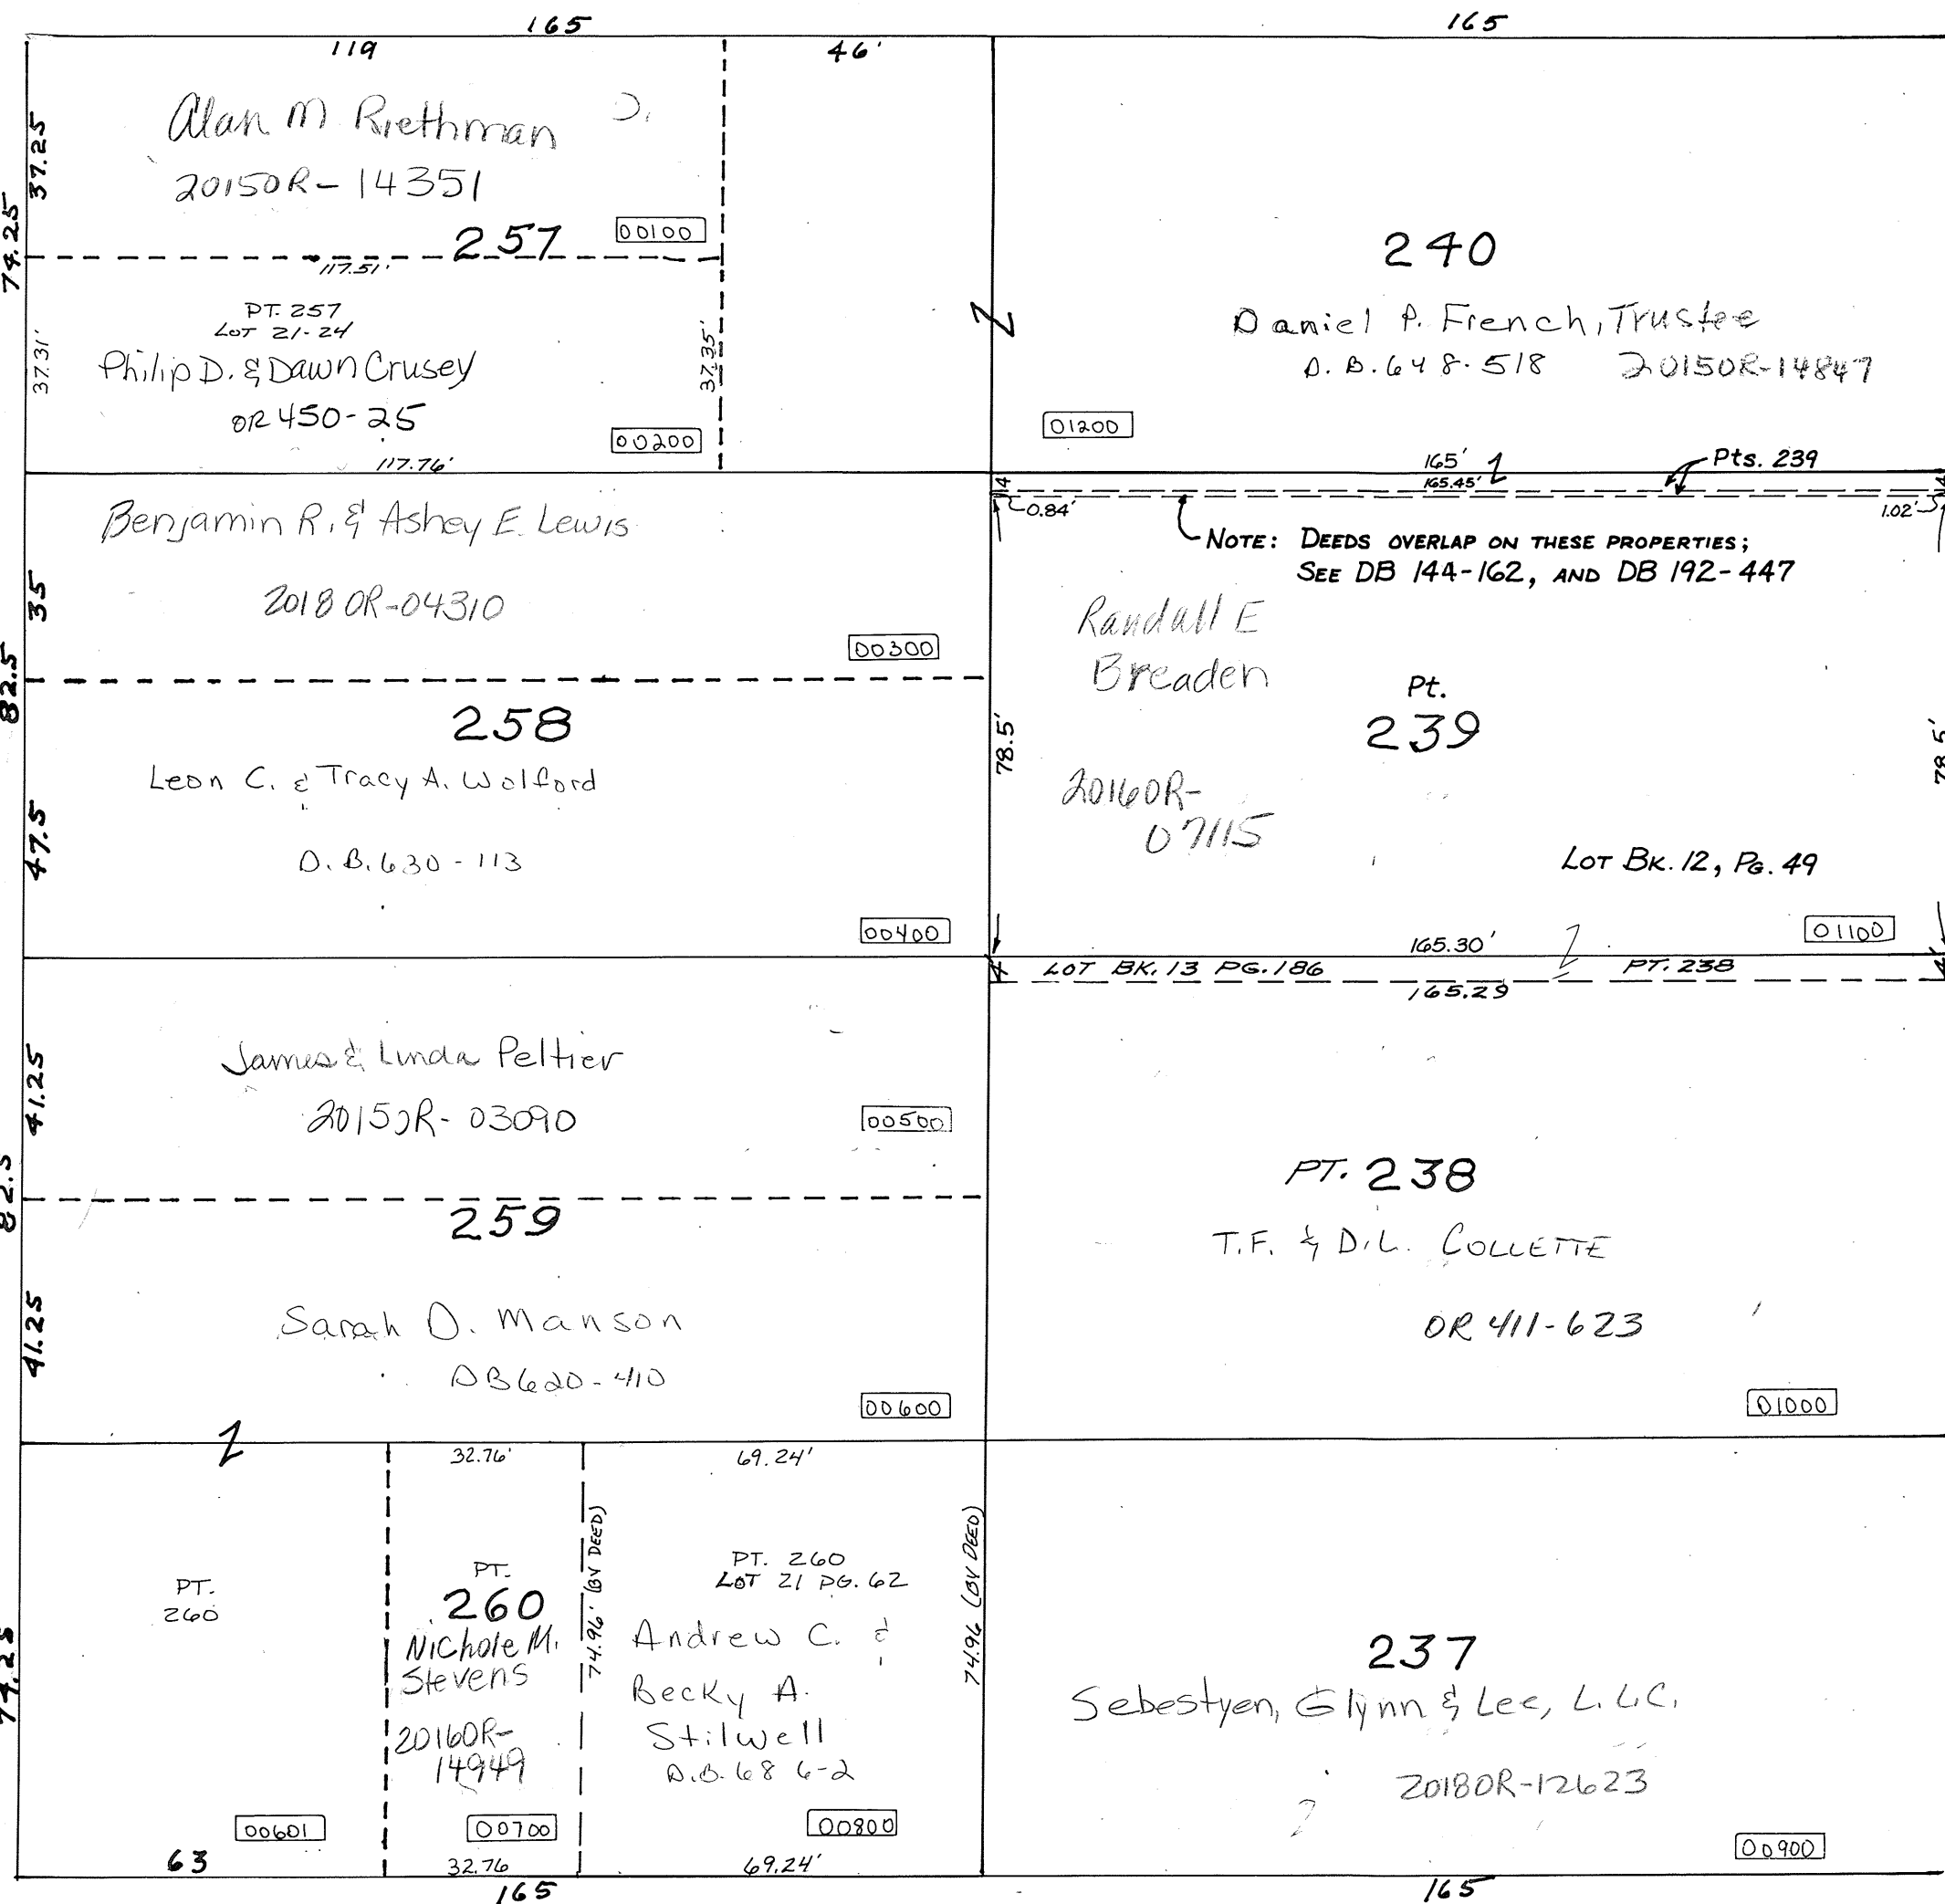

SMDA NUMBER
N44-NE047_- _ _ _ _

BOONE 66' R/W STREET

BROADWAY 82.5' R/W

STREET

82.5' R/W

CALDWELL

NORTH 66' R/W STREET