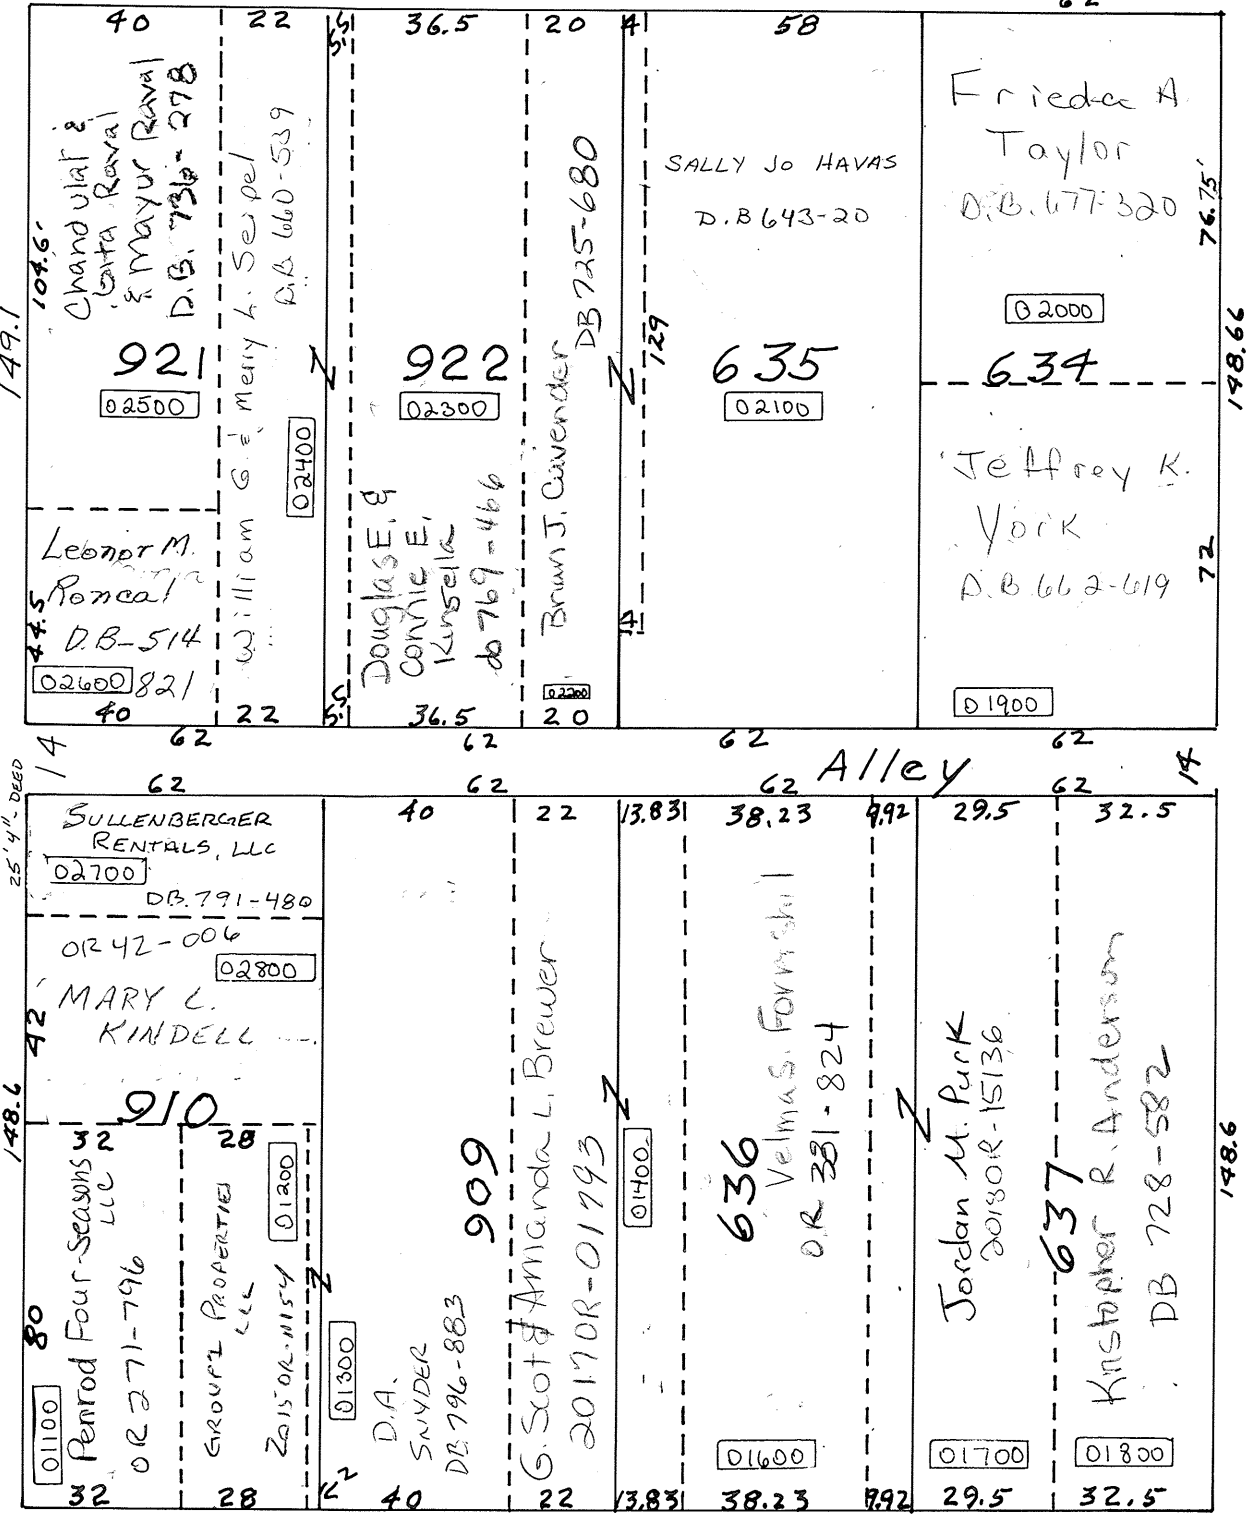

SMDA NUMBER  
N44-NE044- - - - -

NORTH

66' R/W

STREET

Rec. Bk. 1 - Pg. 46

Rec. Bk. 1 - Pg. 16

COLLEGE STREET 62' R/W

Alley

WALNUT STREET 27' R/W

Alley

GREENE

66' R/W

STREET

FRANKLIN STREET 60' R/W