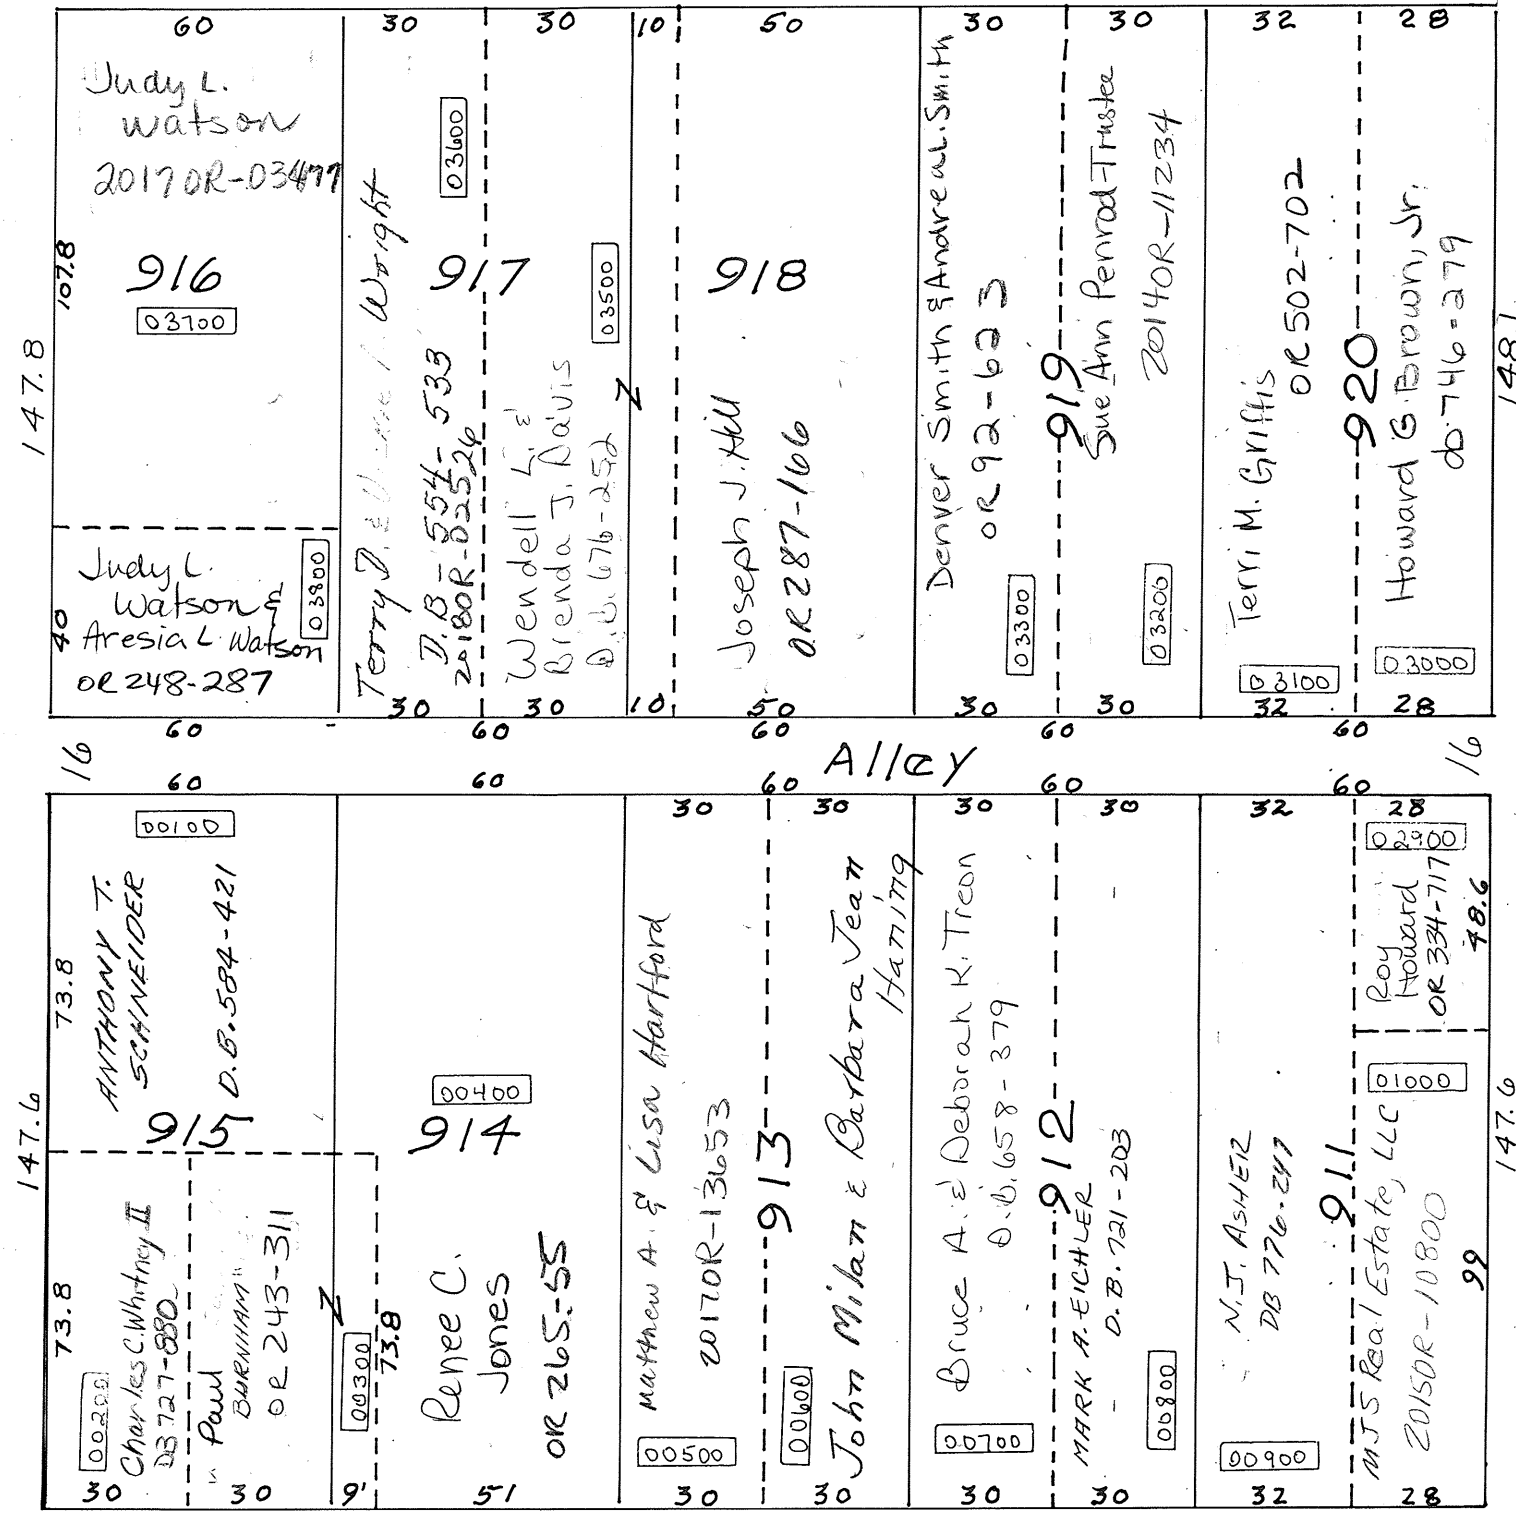

SMDA NUMBER  
N44-NE044- - - - -

NORTH

66' R/W

STREET

Rec. Bk. 1 - Pg. 46

Rec. Bk. 1 - Pg. 16

COLLEGE STREET 62' R/W

Alley

WALNUT STREET 27' R/W

Alley

GREENE

66' R/W

STREET

FRANKLIN STREET 60' R/W