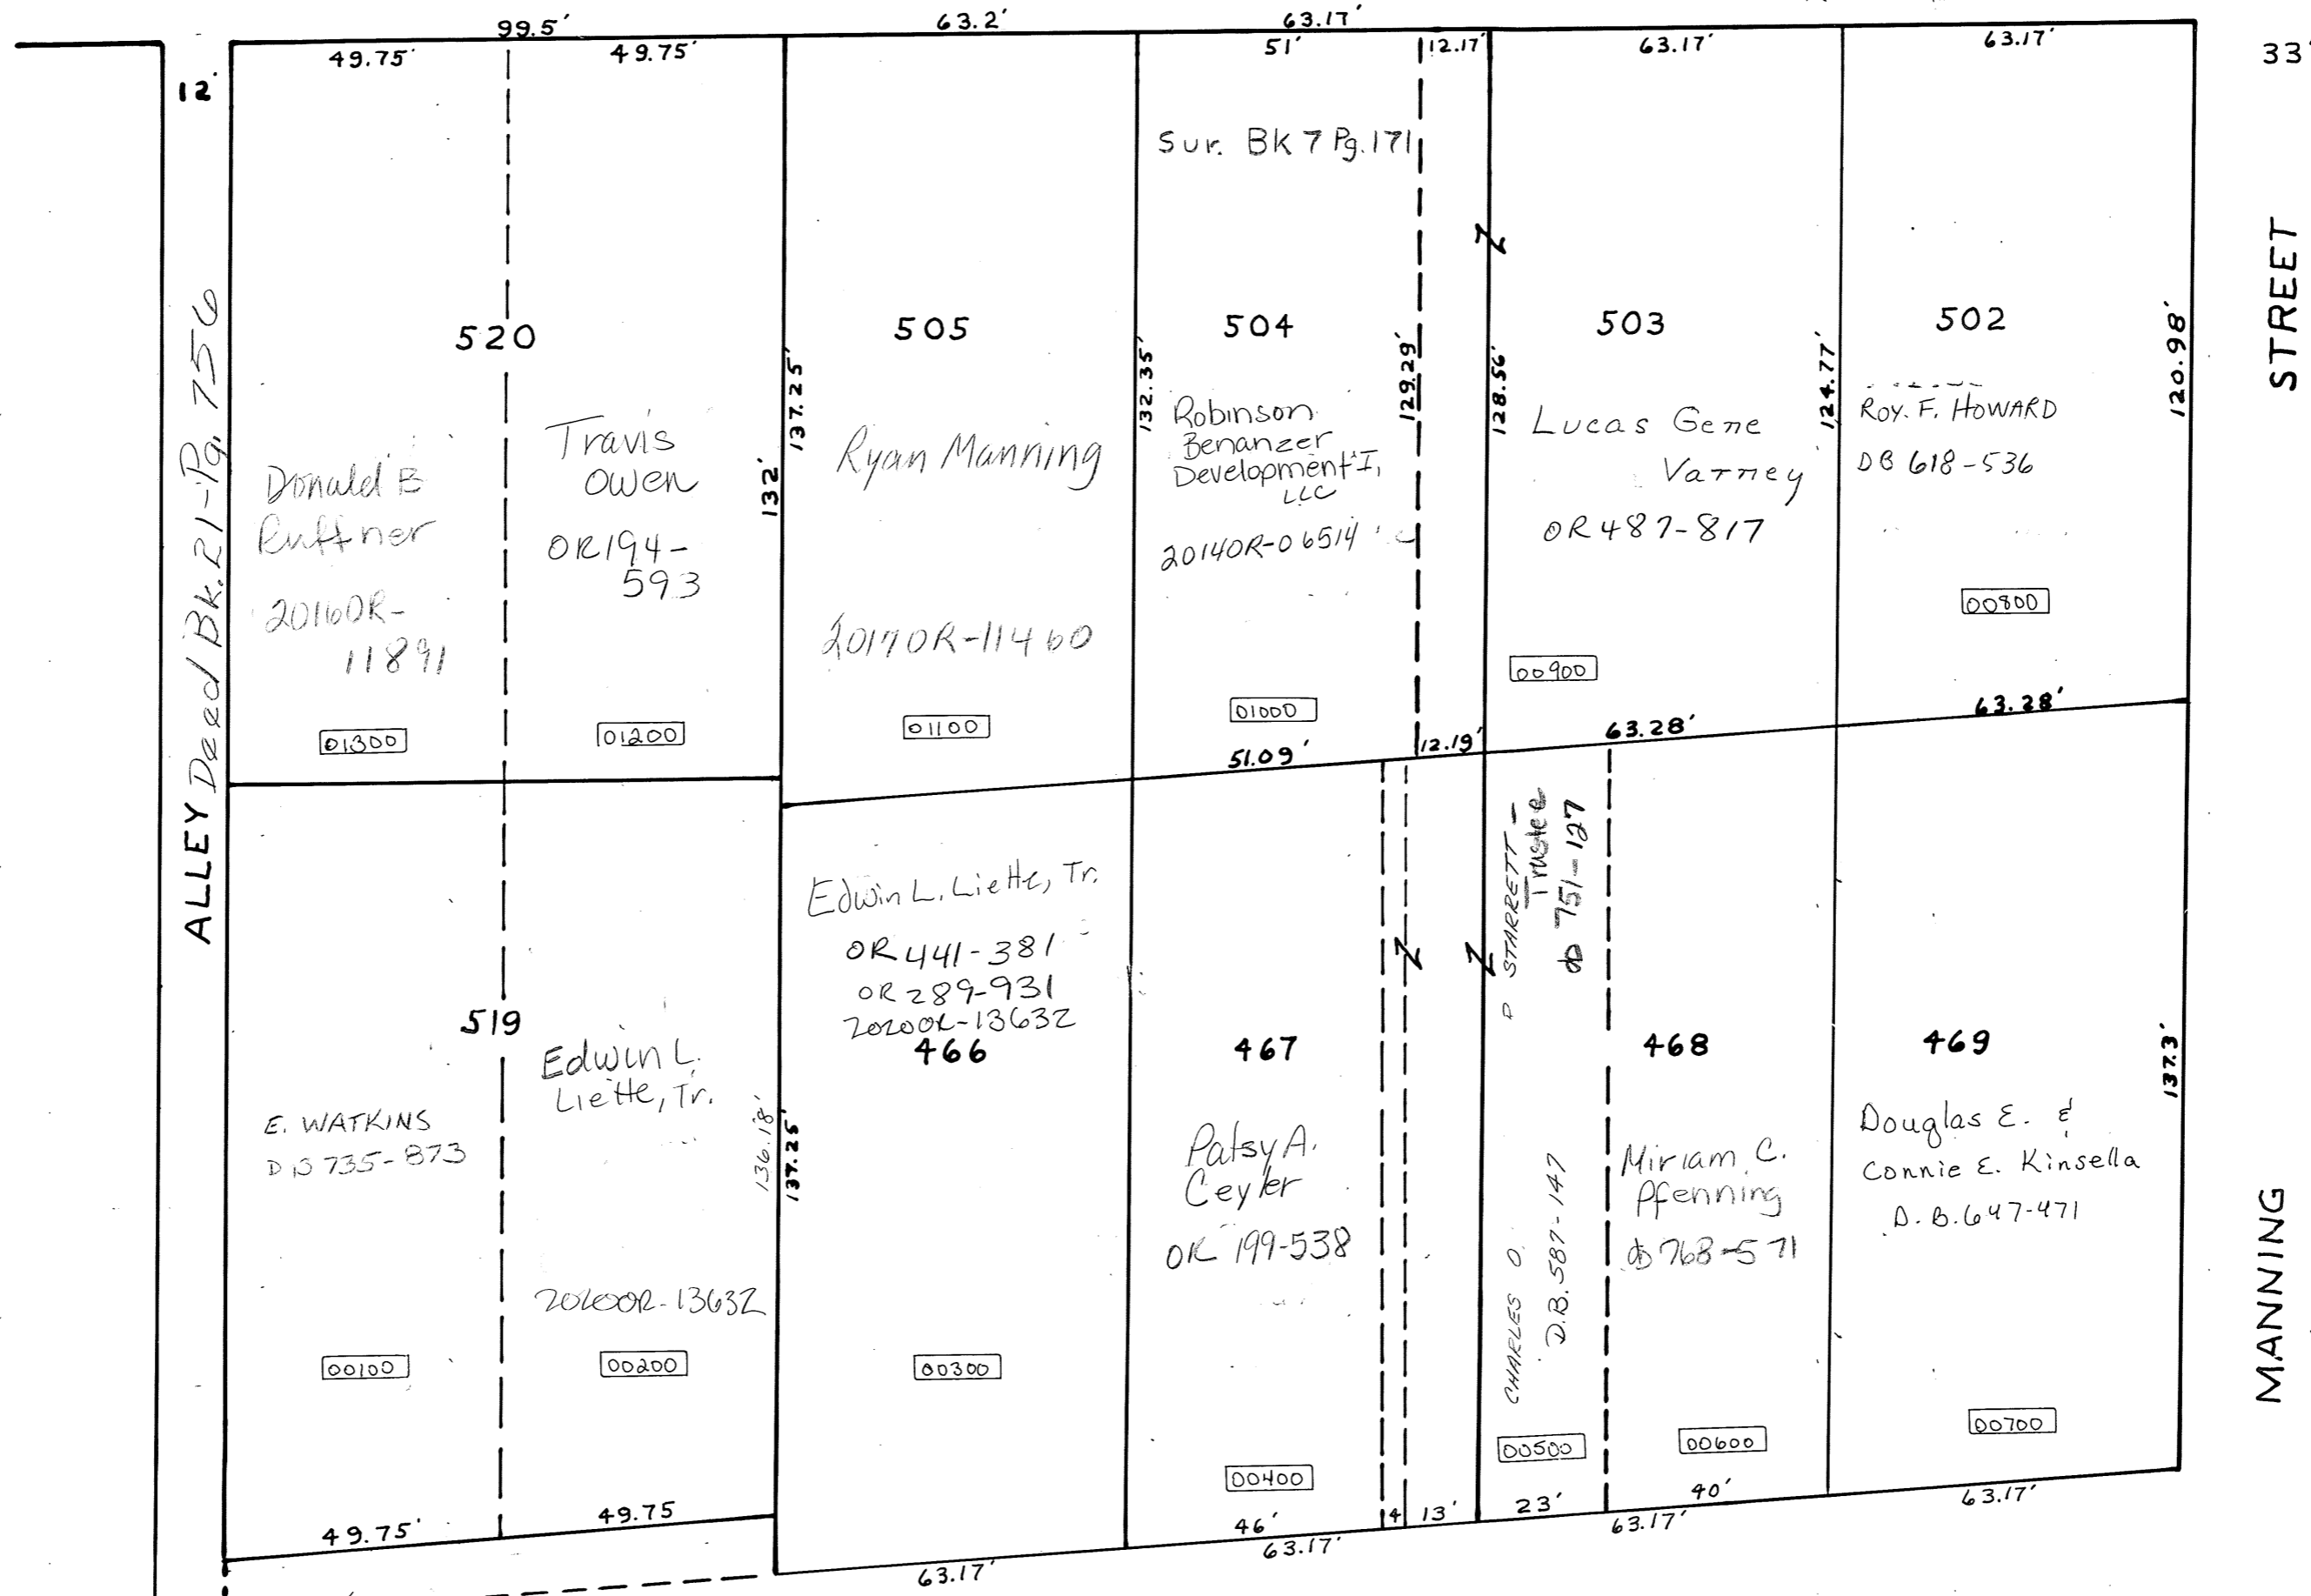

SMDA NUMBER
N44-NE014_- _ _ _ _

GREENE STREET

STREET

Rec. Bk. 2-176

ASH

STREET

40'