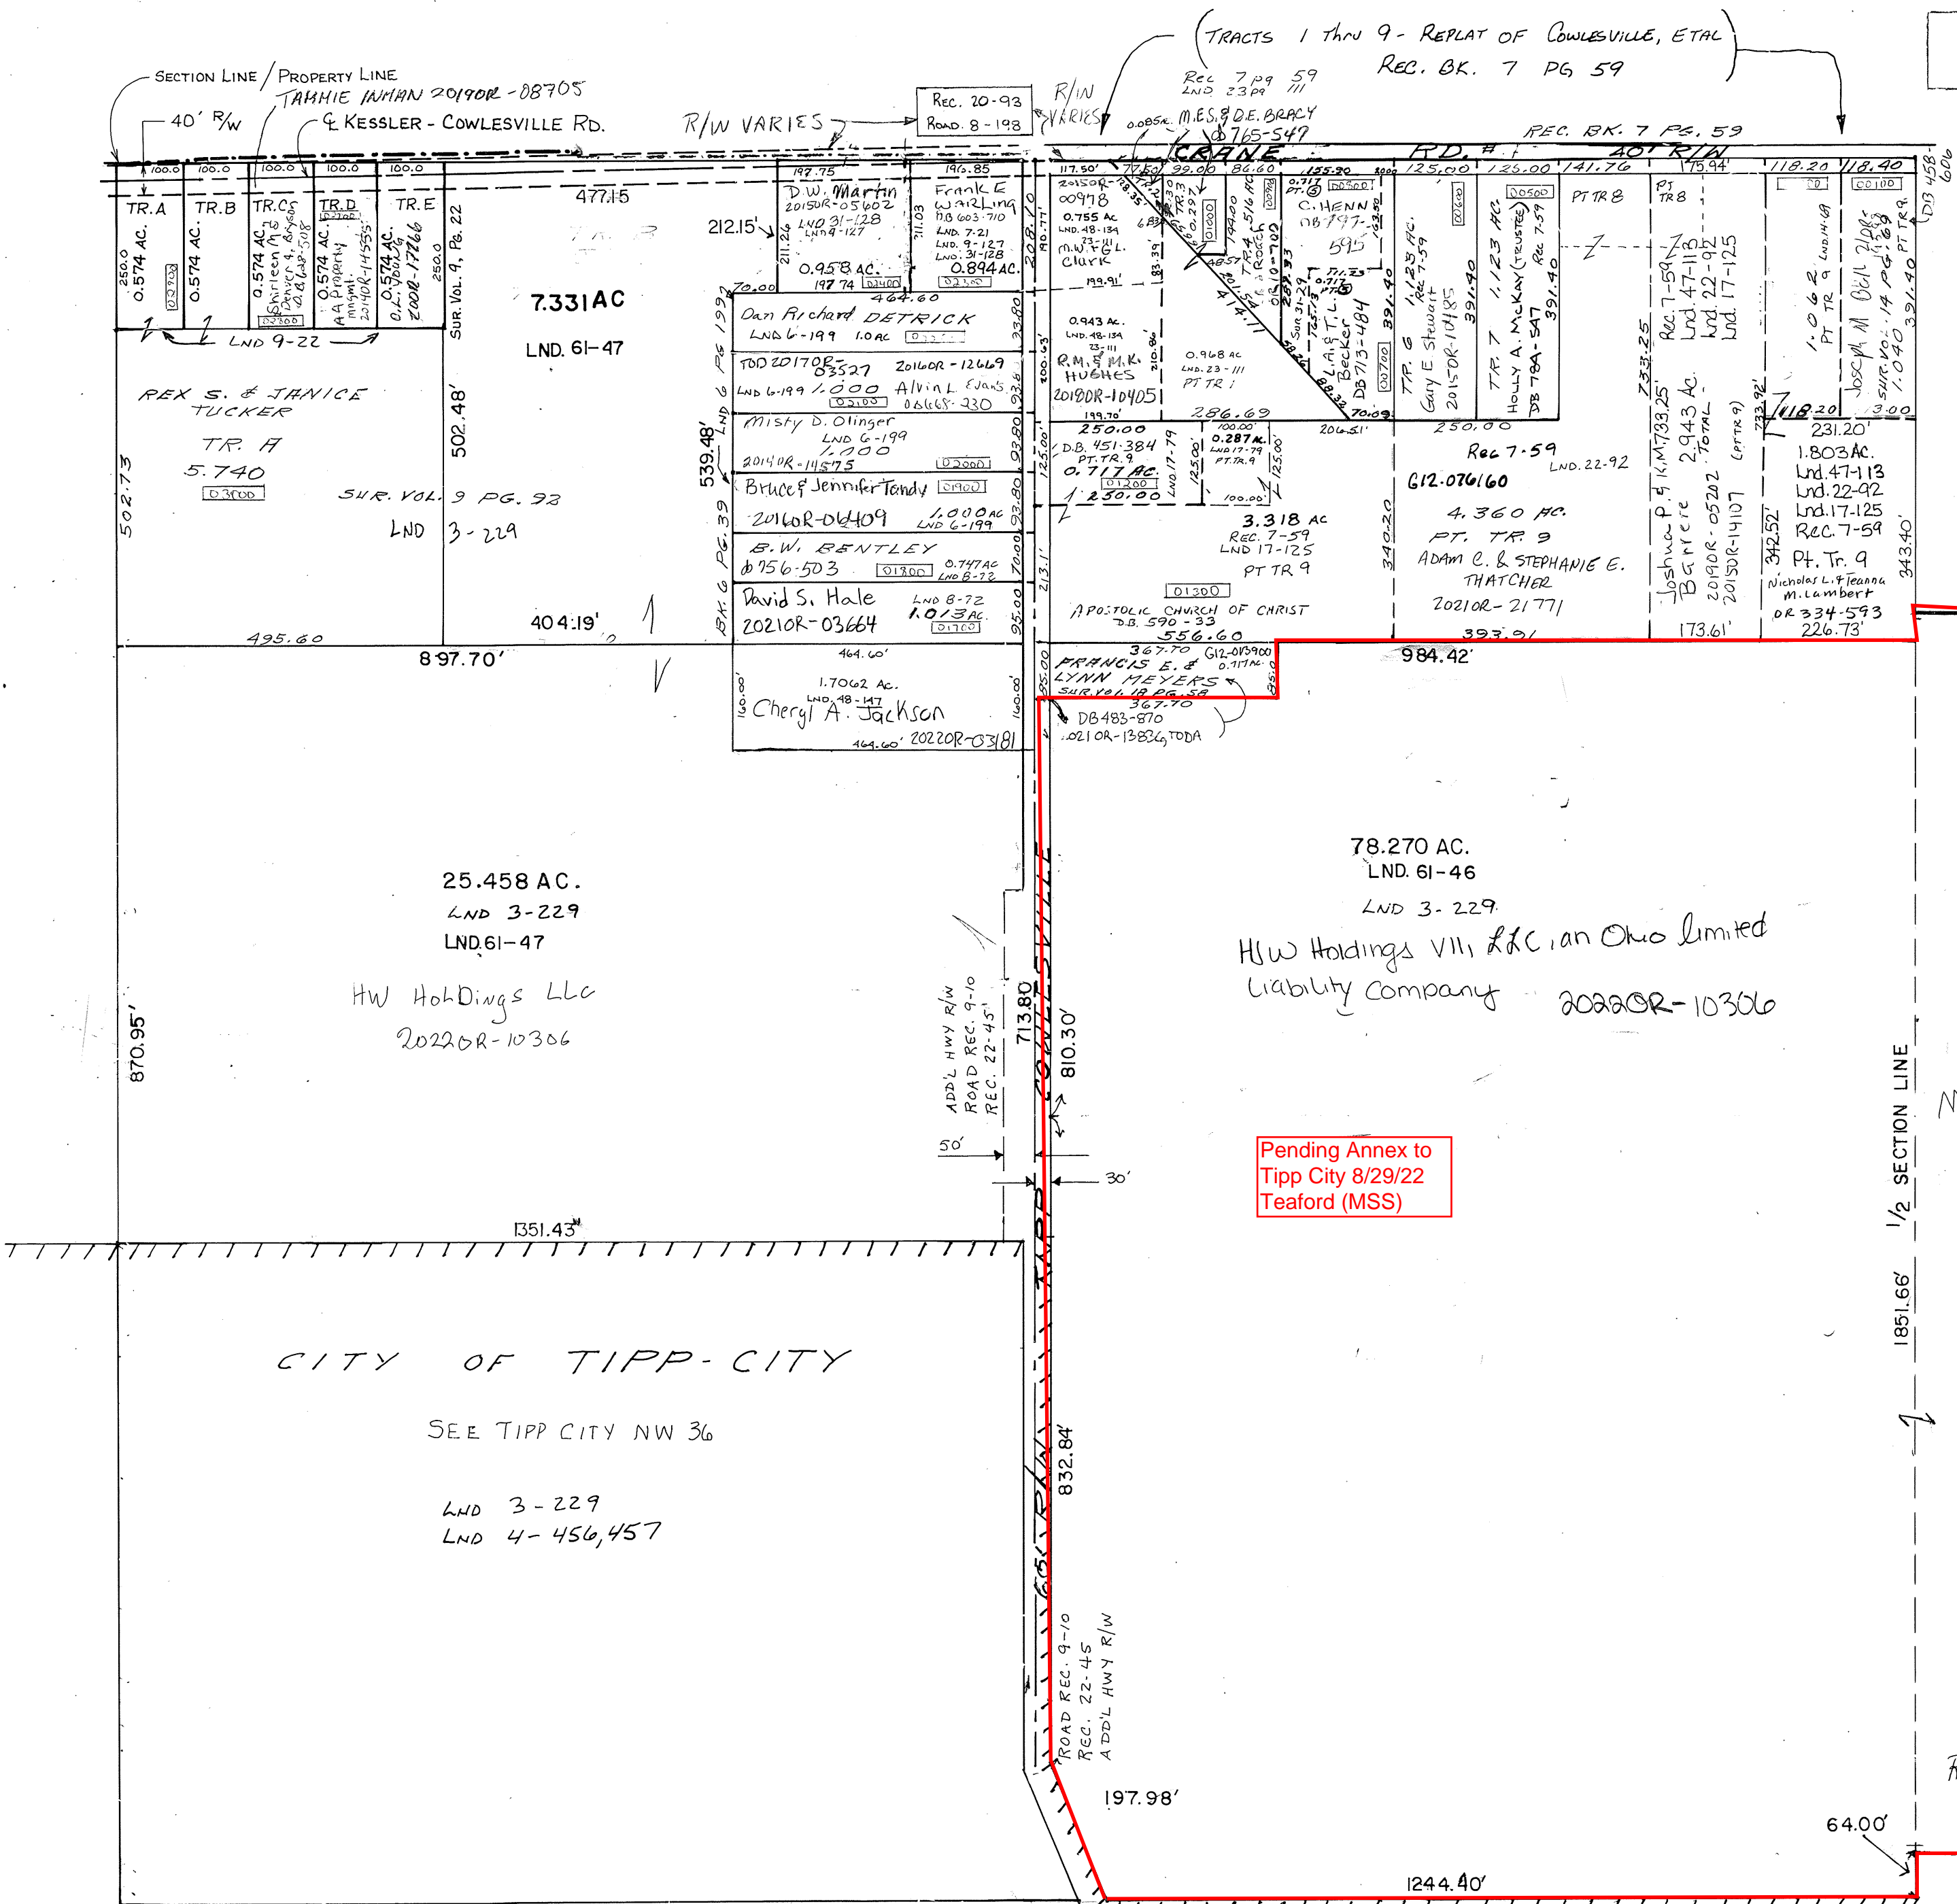

PARCEL NUMBER  
G12 - - - - -

Pending Annex to  
Tipp City 8/29/22  
Teaford (MSS)

REVISED: J2 8-30-22