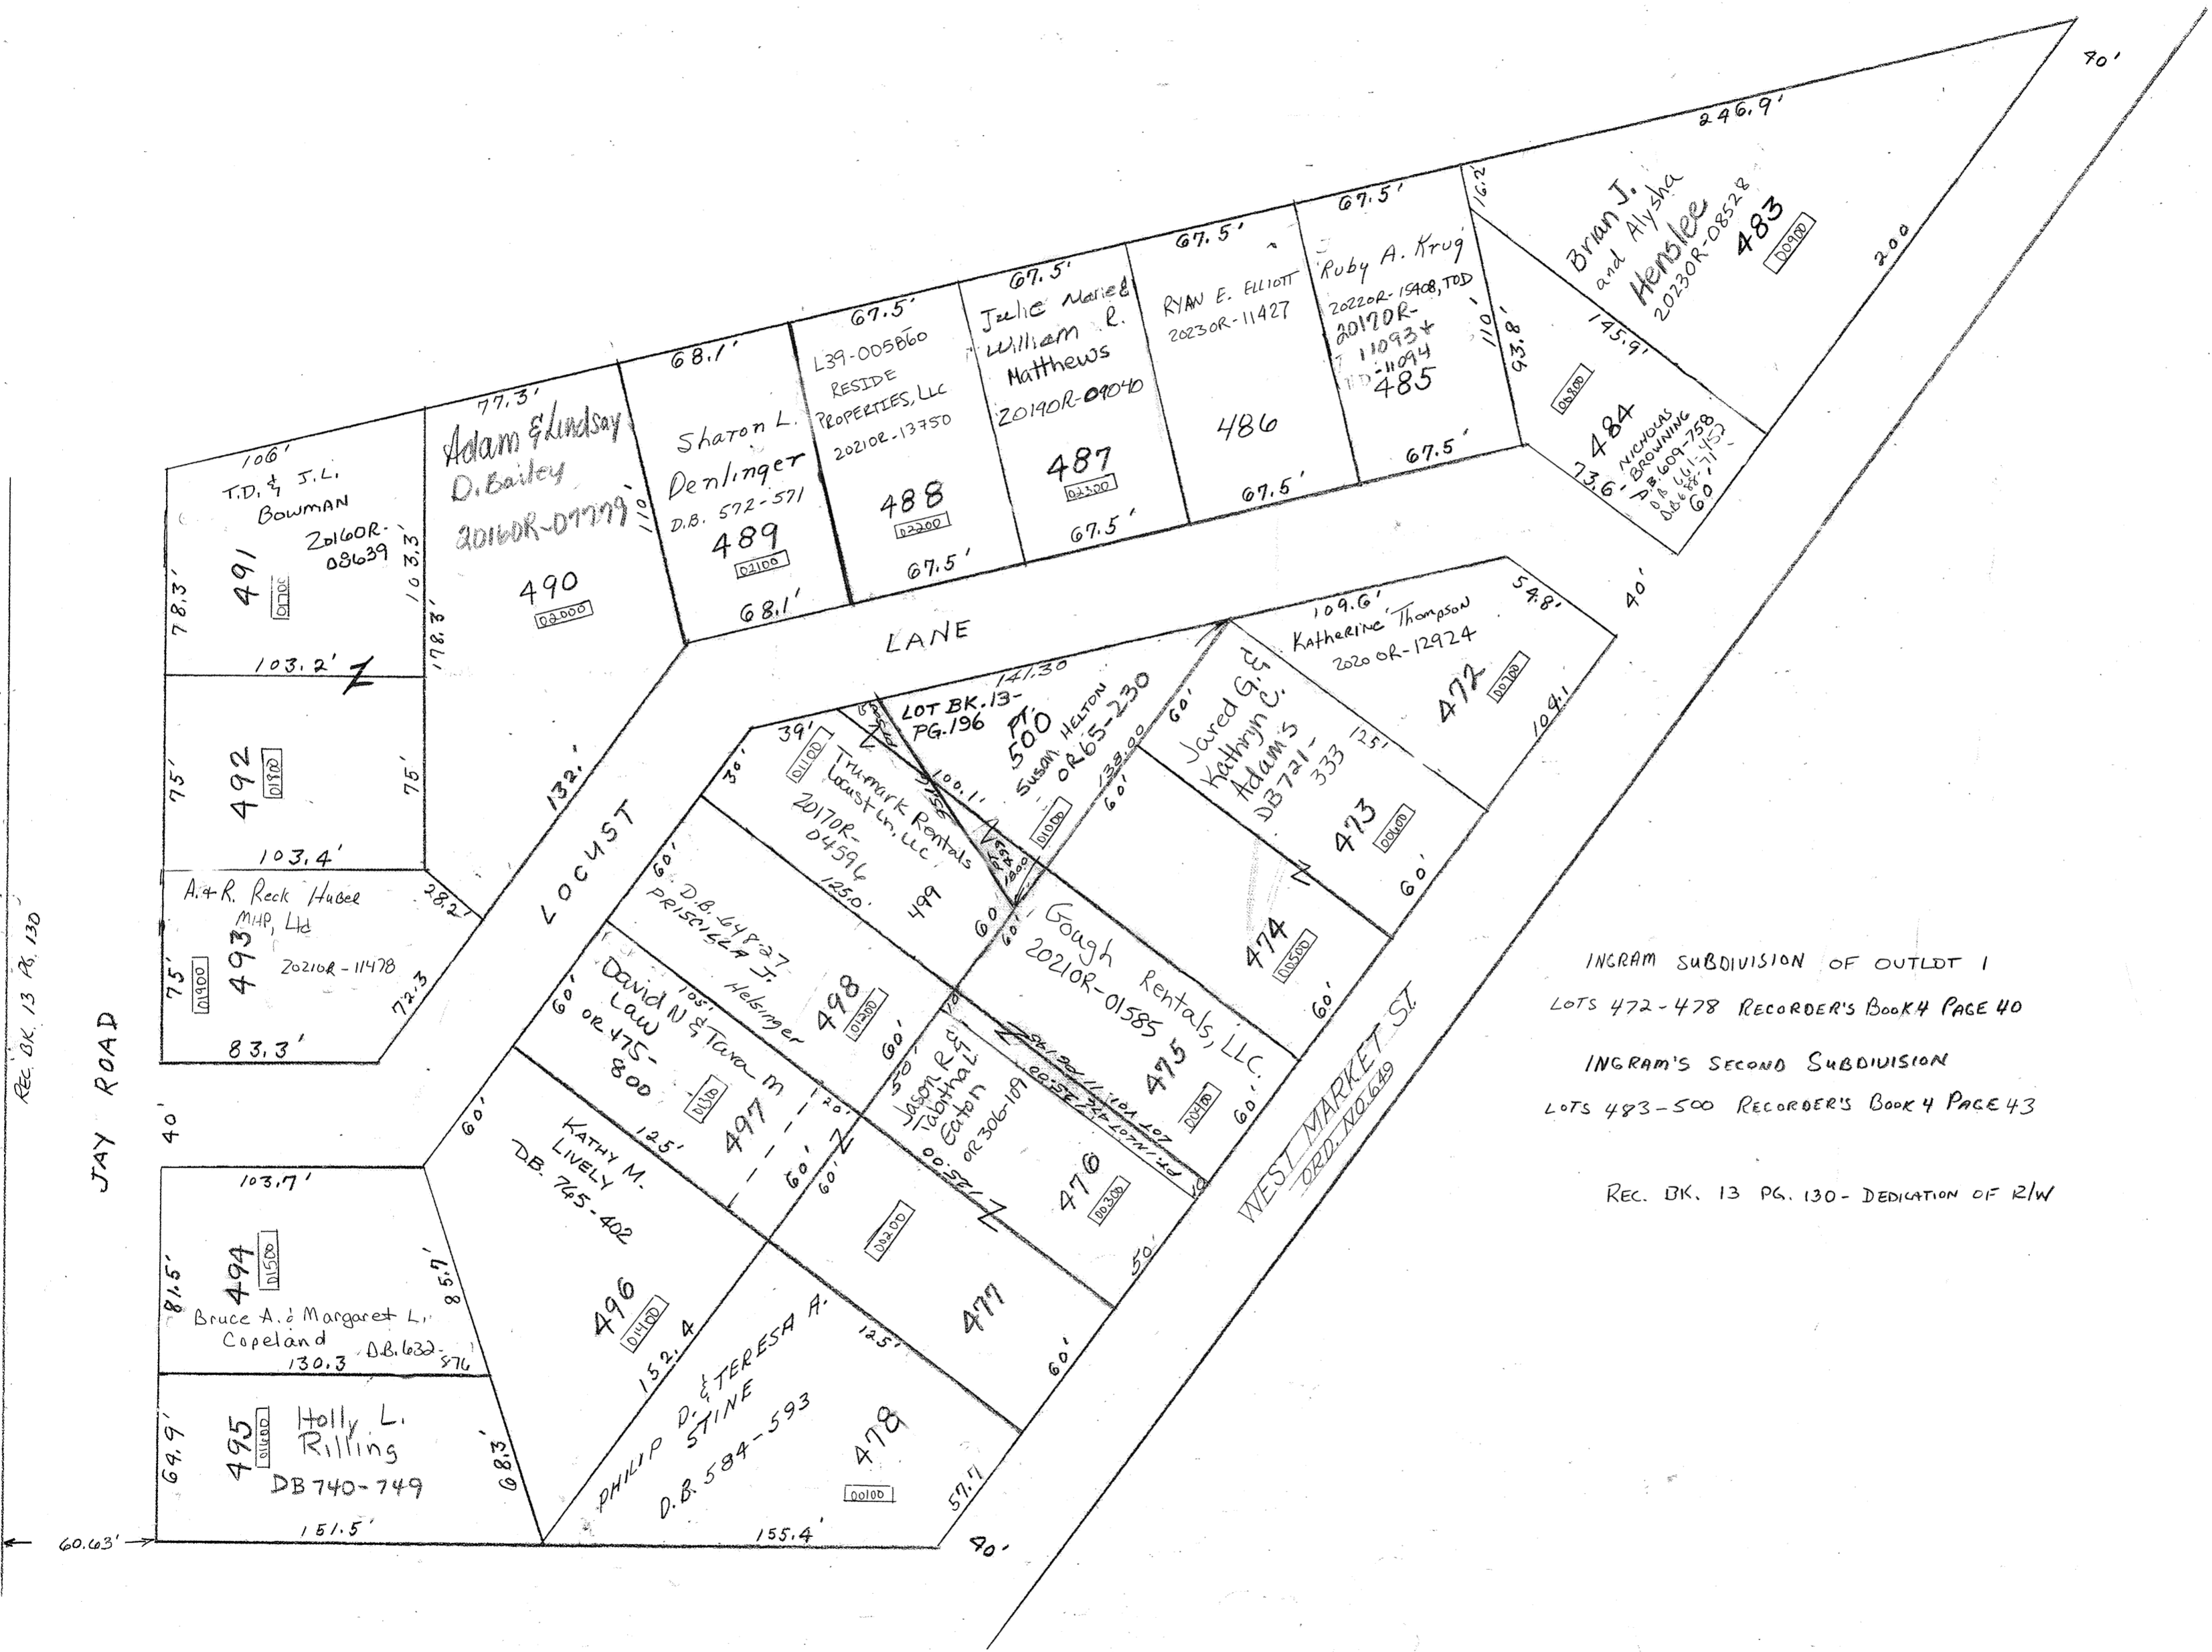

SMDA NUMBER
L39-NH044

INGRAM SUBDIVISION OF OUTLOT 1
 LOTS 472-478 RECORDER'S BOOK 4 PAGE 40
 INGRAM'S SECOND SUBDIVISION
 LOTS 483-500 RECORDER'S BOOK 4 PAGE 43
 REC. BK. 13 PG. 130 - DEDICATION OF R/W

REC. BK. 13 PG. 130

JAY ROAD

LOCUST

WEST MARKET ST

LANE