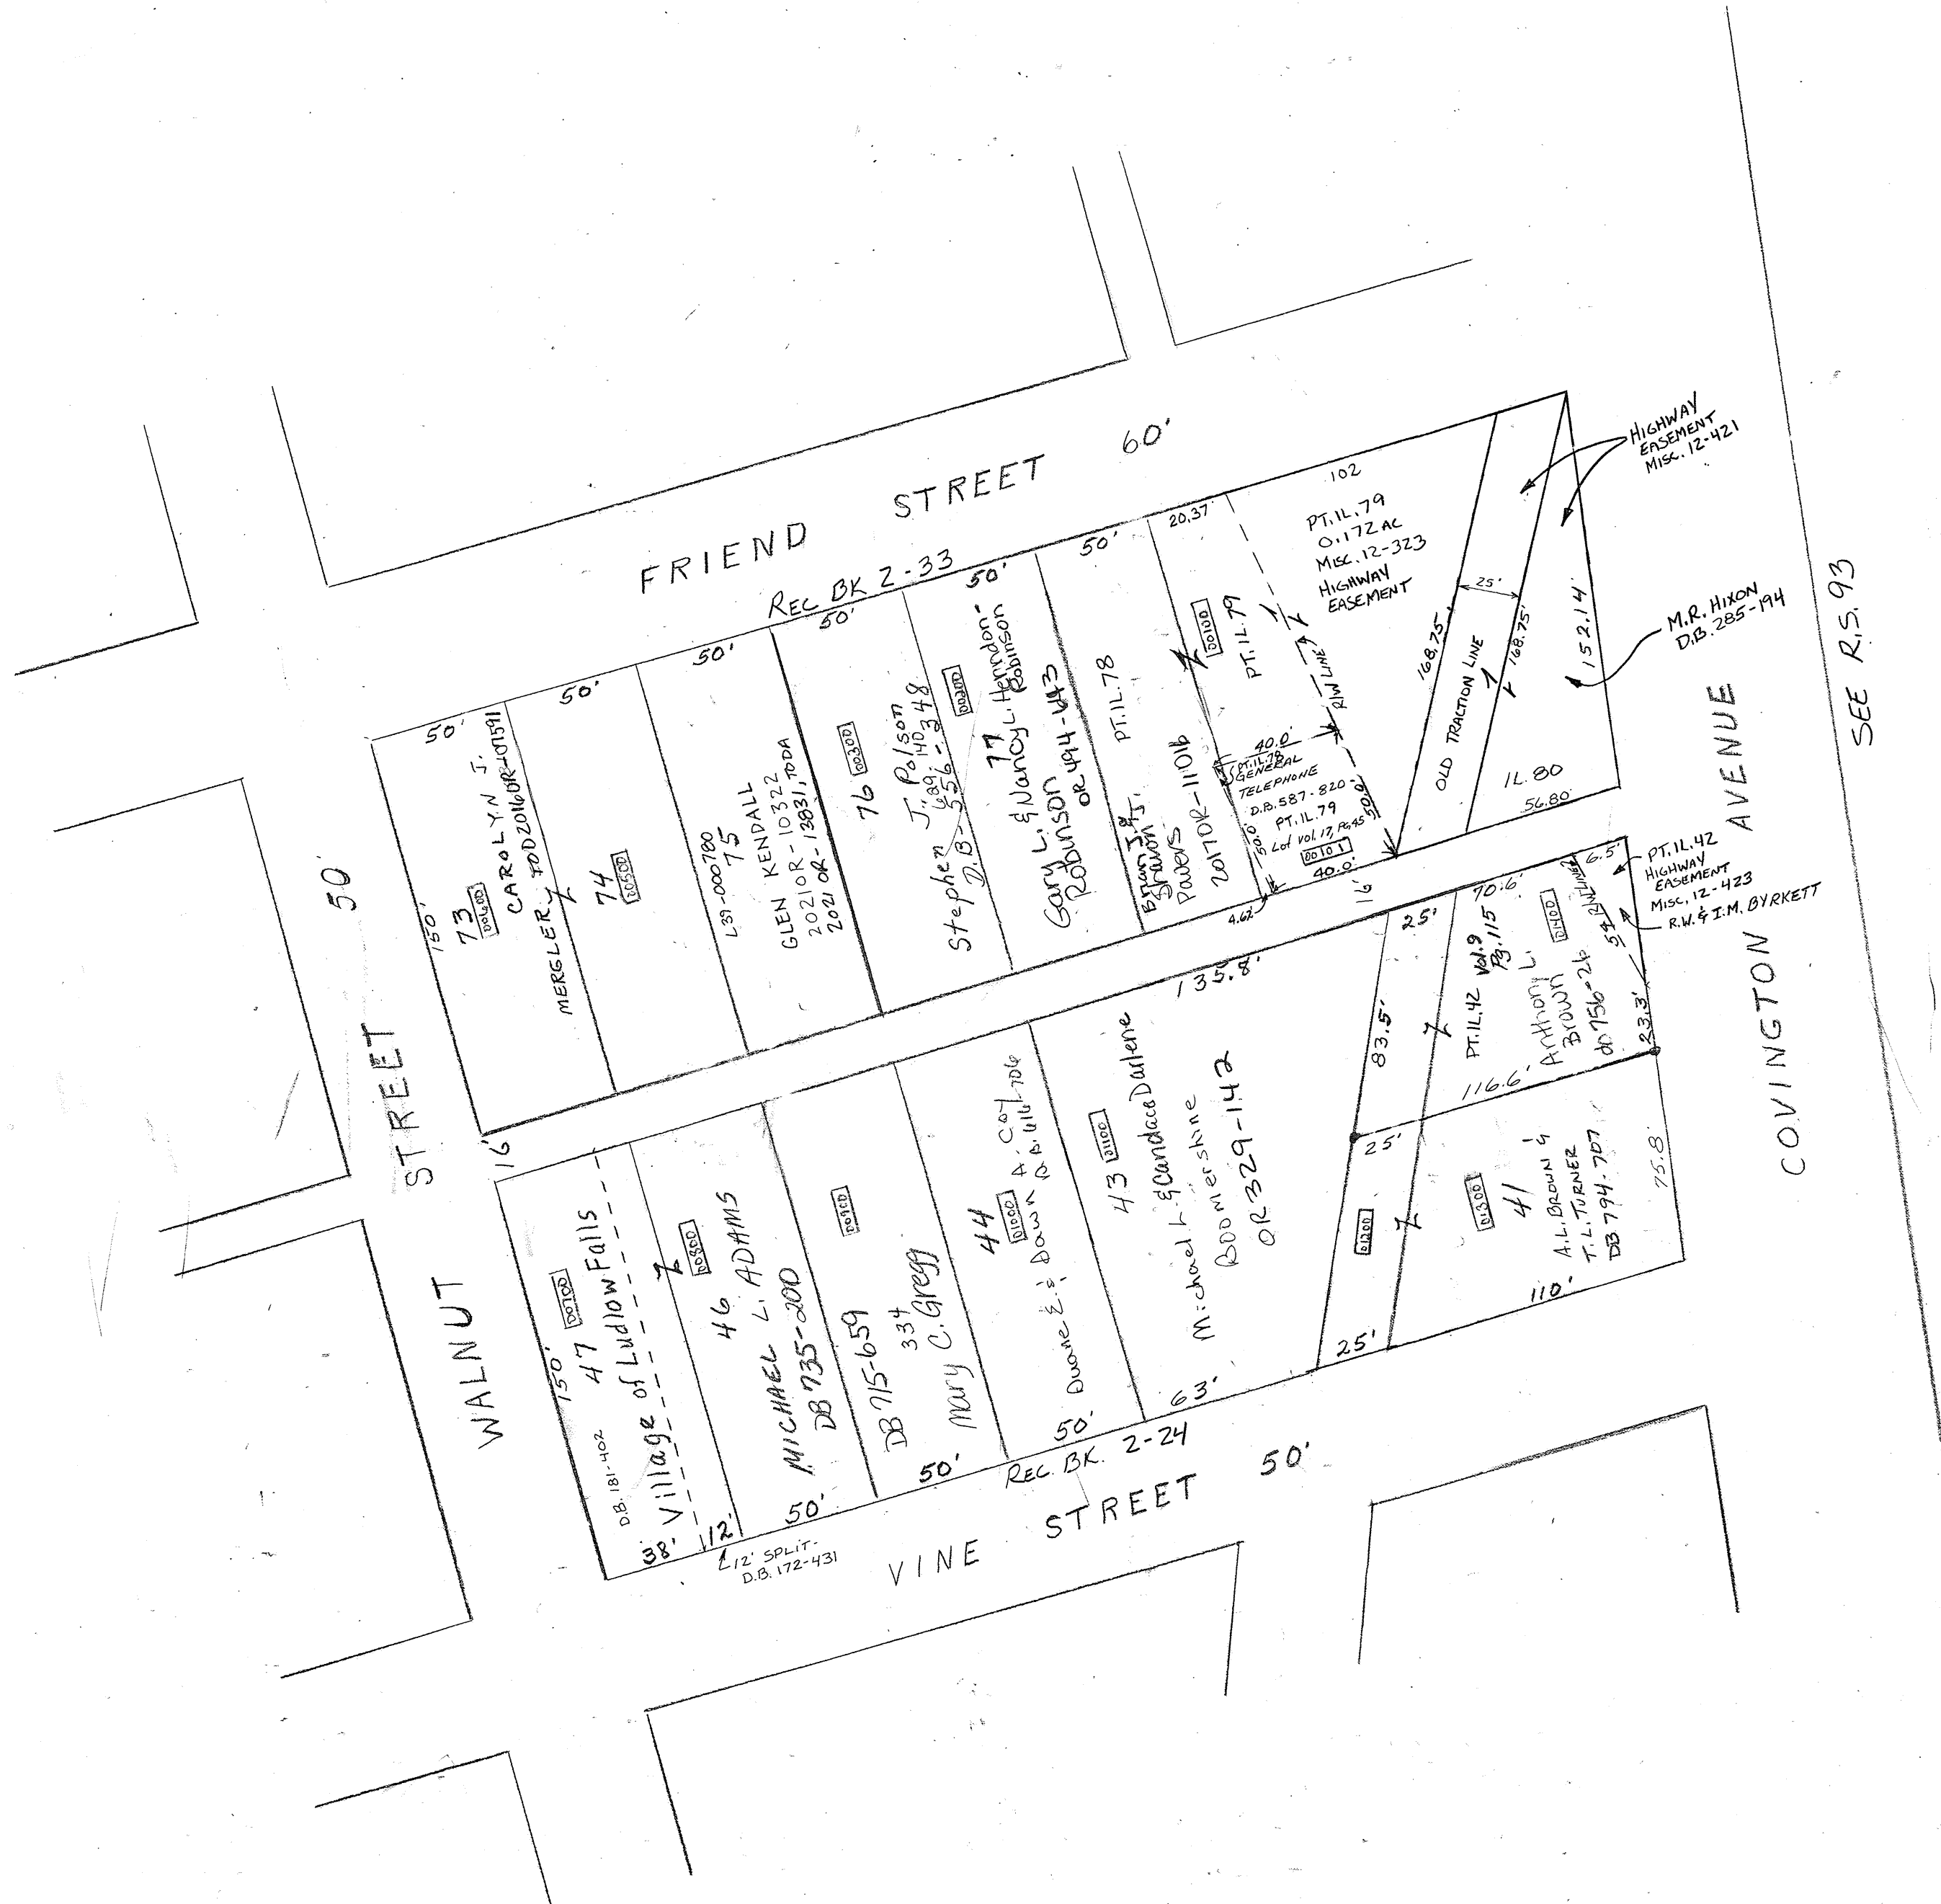

LUDLOW FALLS

PLAT NO 4

1 Inch = 50'

PARCEL NUMBER  
L37- \_\_\_\_\_

SEE R.S. 93