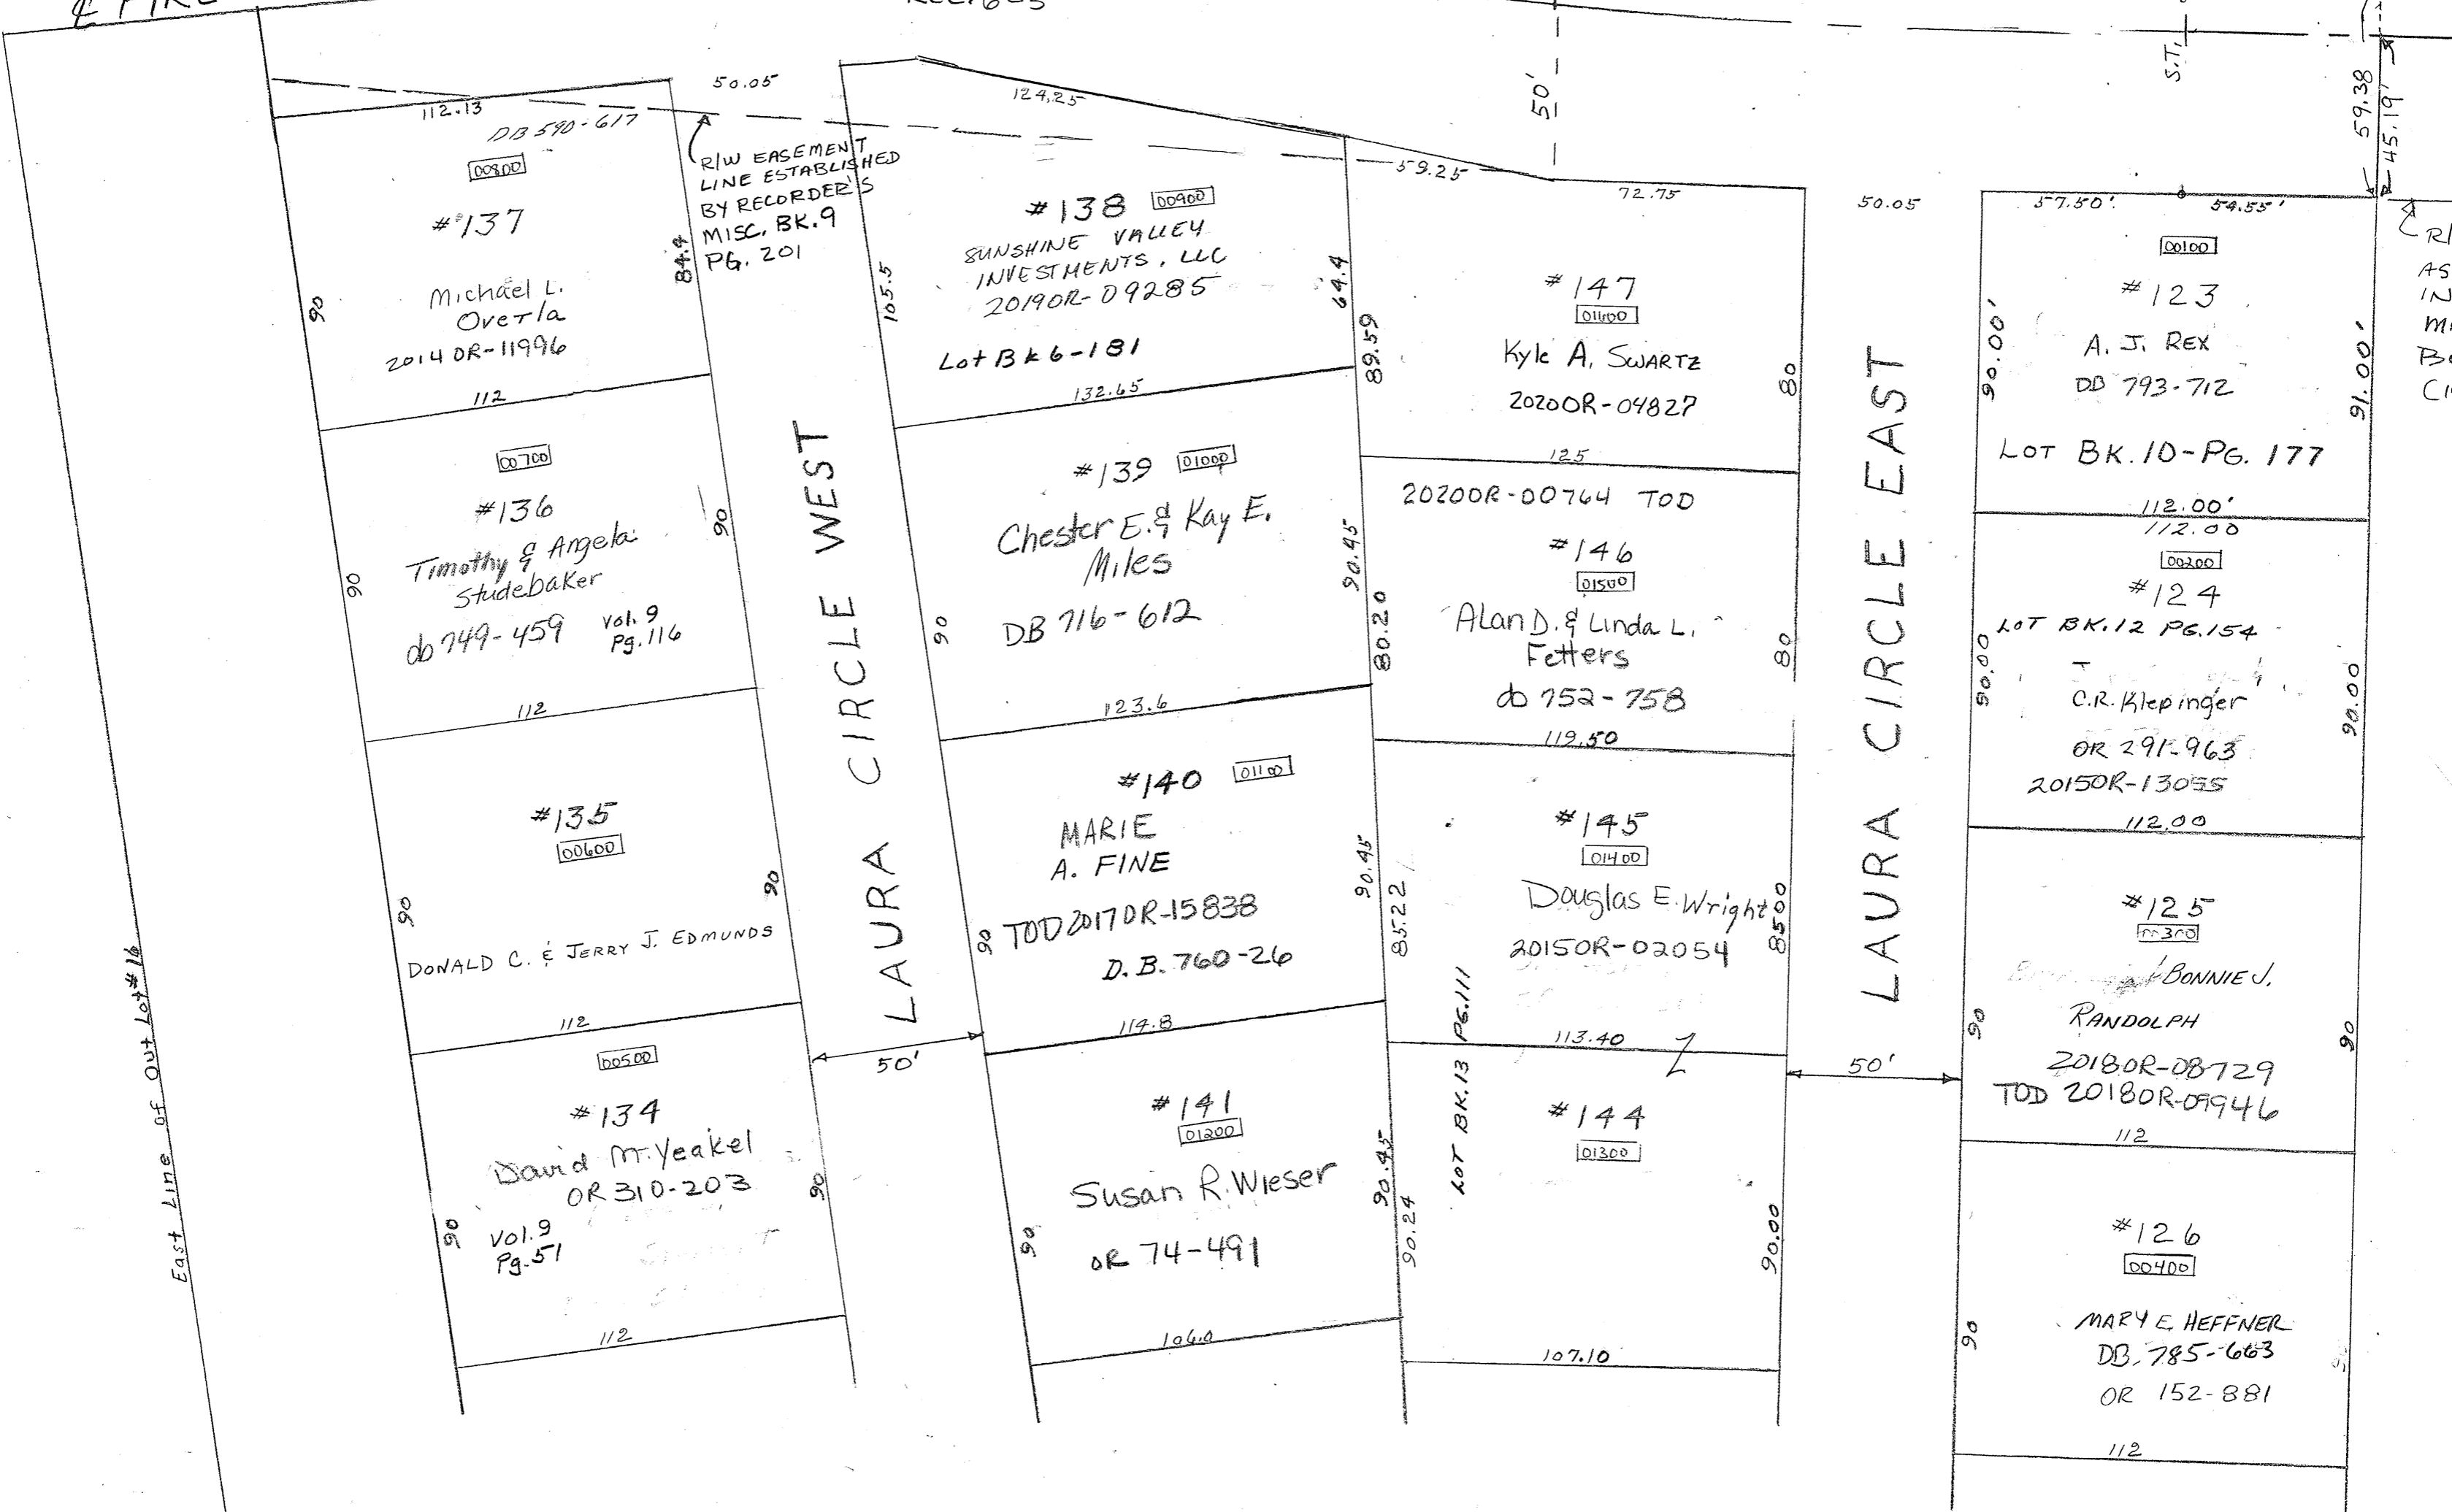

SMDA
L36-LA034

Laura (CORPORATION)

(WARD)

(PRECINCT)

OLD E 571
EAST LINE OUTLOT 15
SHOWN ON LOT SURVEY VOL. 12-88

STATE ROUTE 571

STATE RT# 571

PIKE STREET

ROAD PLAT BOUNDARY
REC. 6-5

SEE REC. BK. 6 Pg. 117 (ANNEXATION)
REC. BK. 6 PG. 5