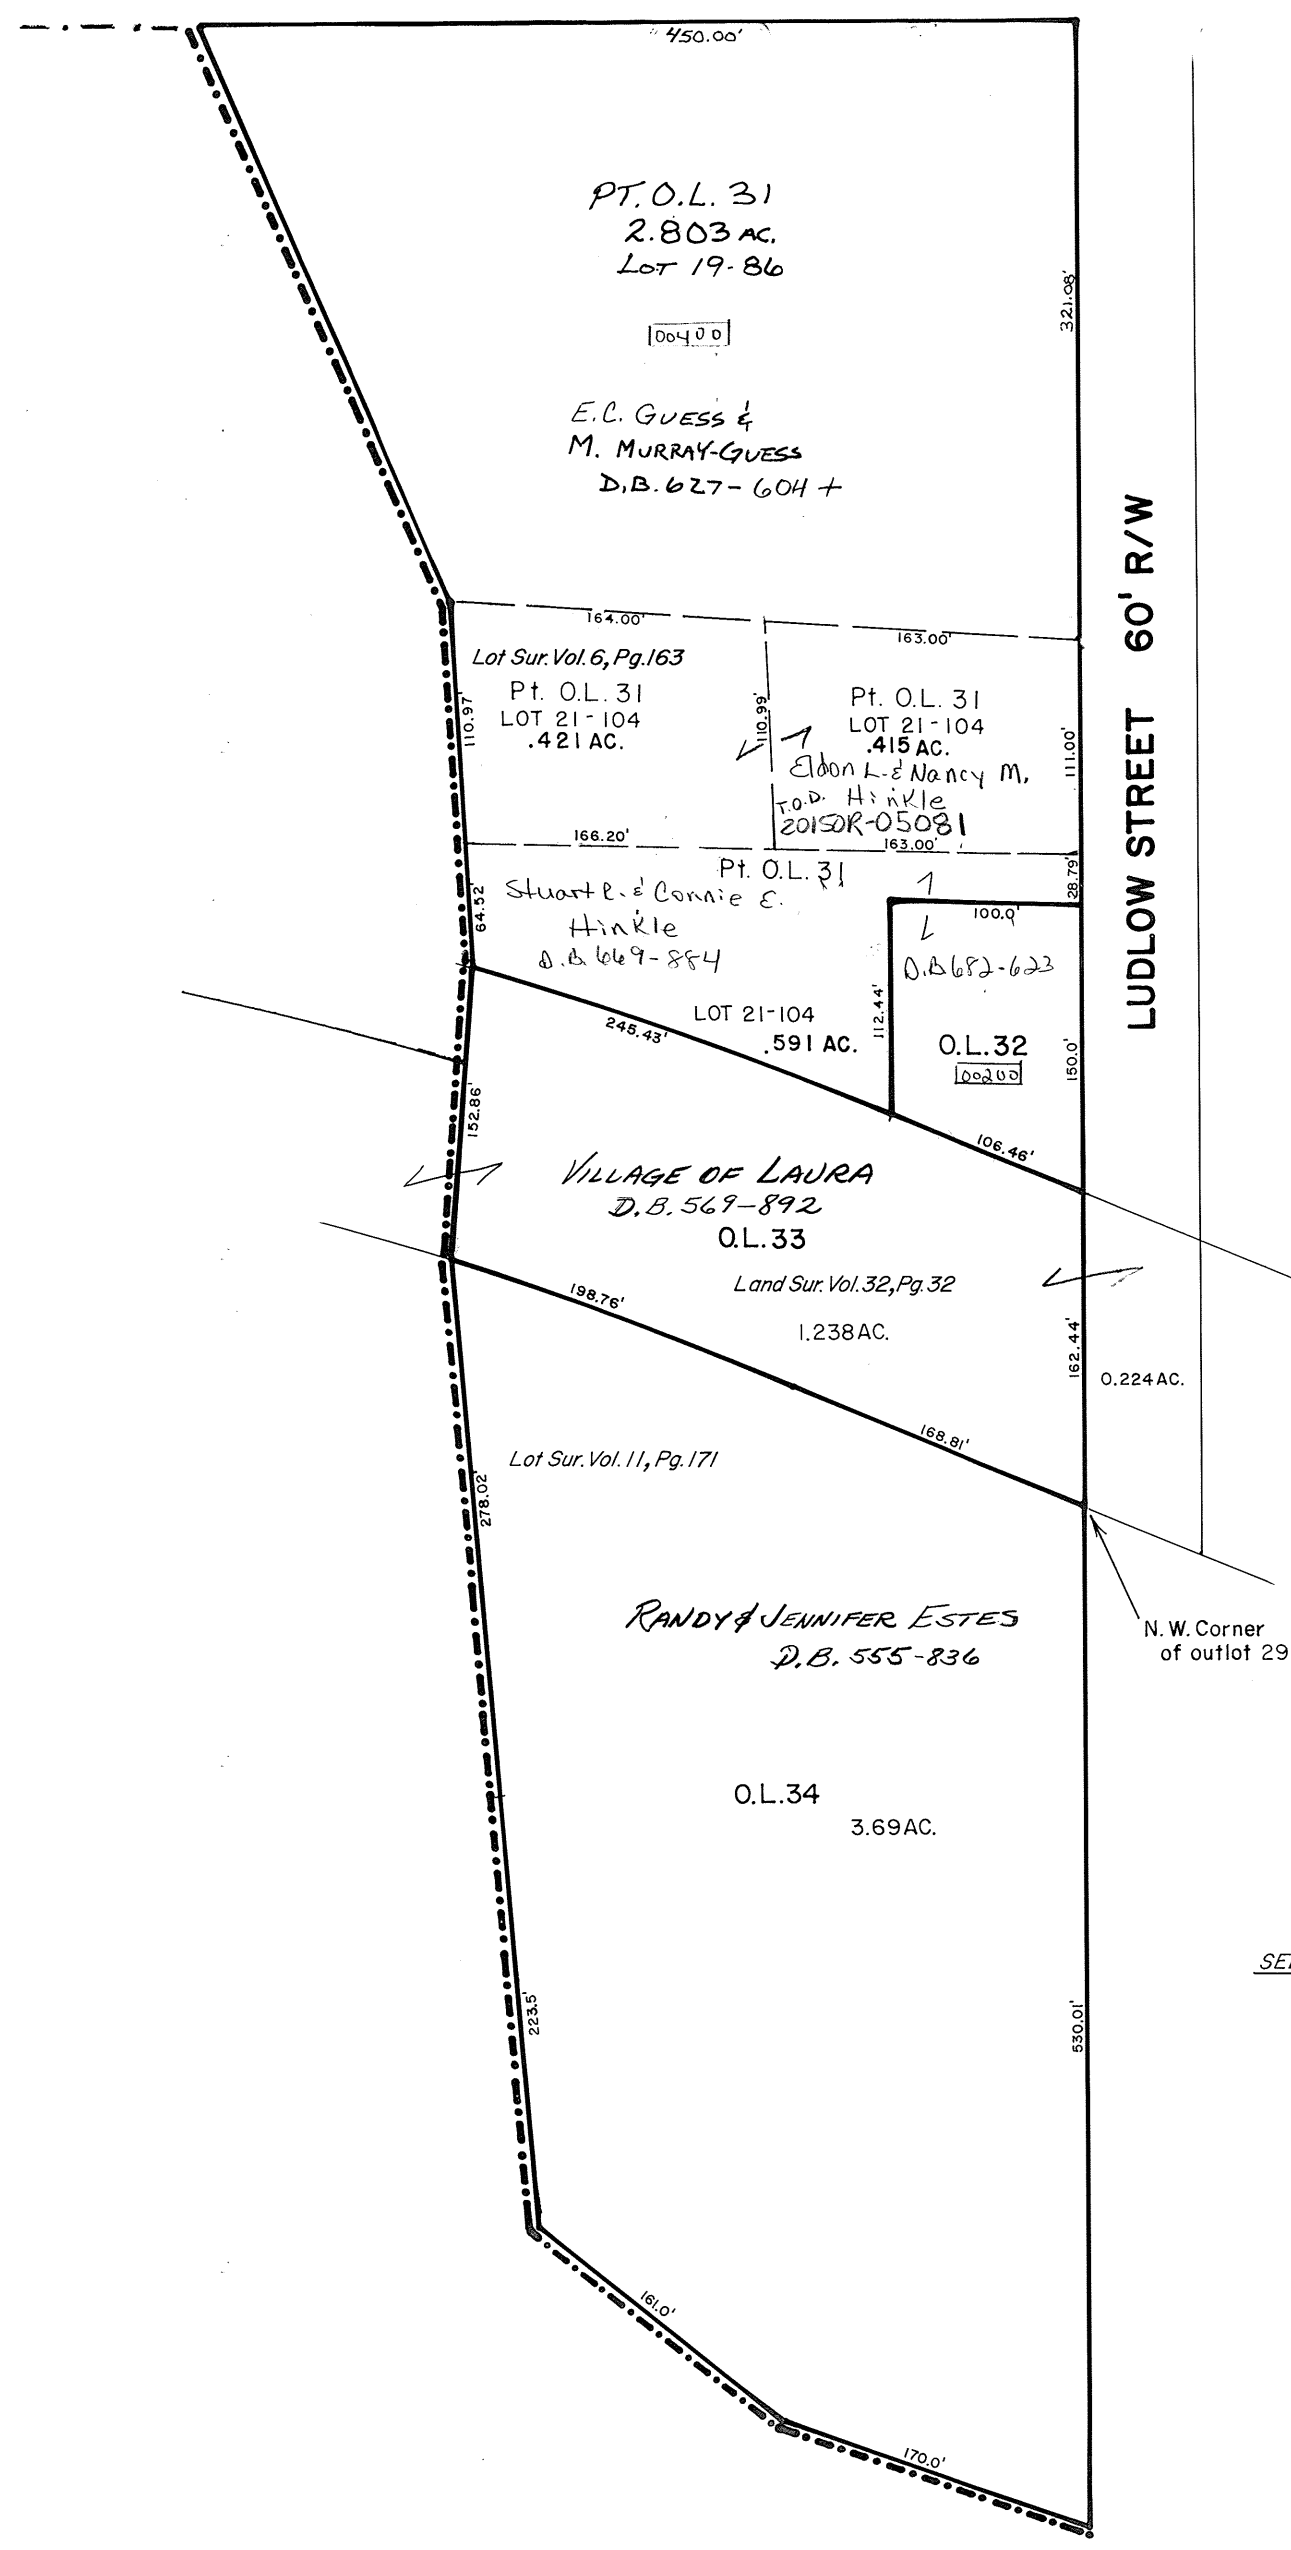

MIAMI COUNTY, OHIO
VILLAGE OF LAURA

PLAT 33
SCALE: 1" = 100'

SMDA NUMBER
L36-LA033

ANNEXATION TO LAURA
REC. BK. 3, PG. 61

SEE PLAT 27

SEE PLAT 32