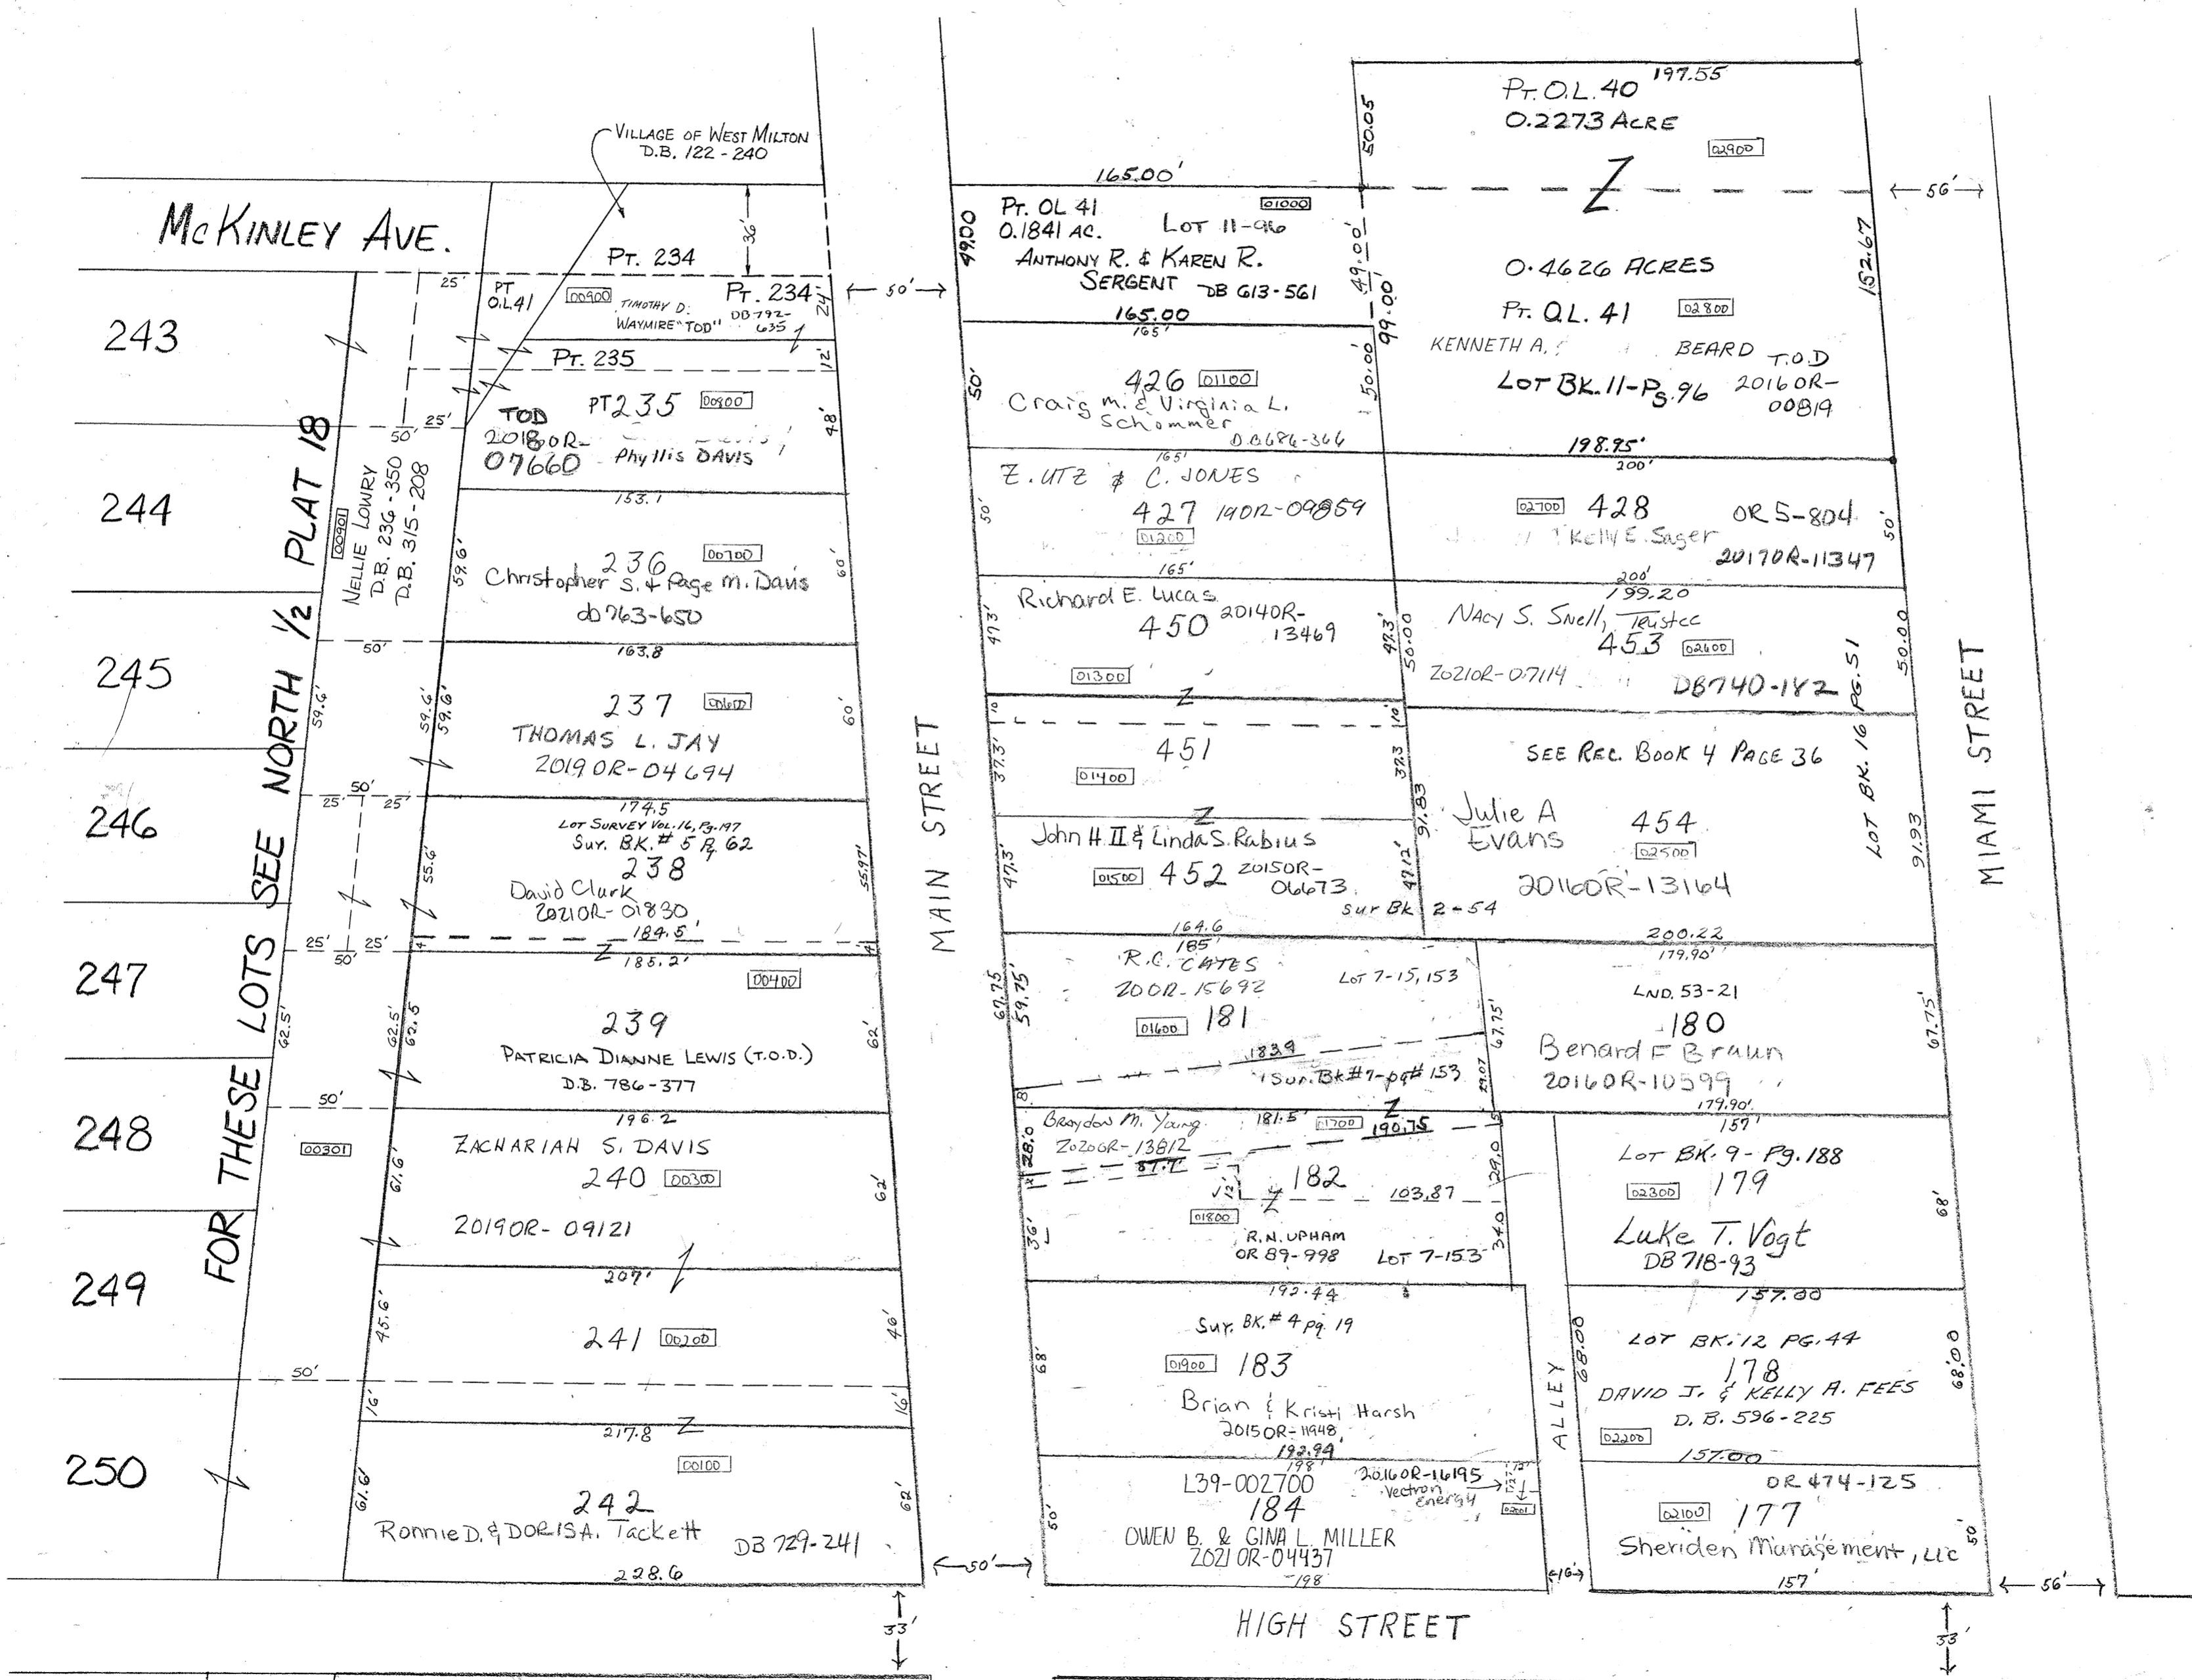

WEST MILTON

NORTH 1/2

PLAT NO N13

Scale - 1" = 50 Feet

PARCEL NUMBER
L39 - - - - -

REVISED 3-17-21
MSTORMS