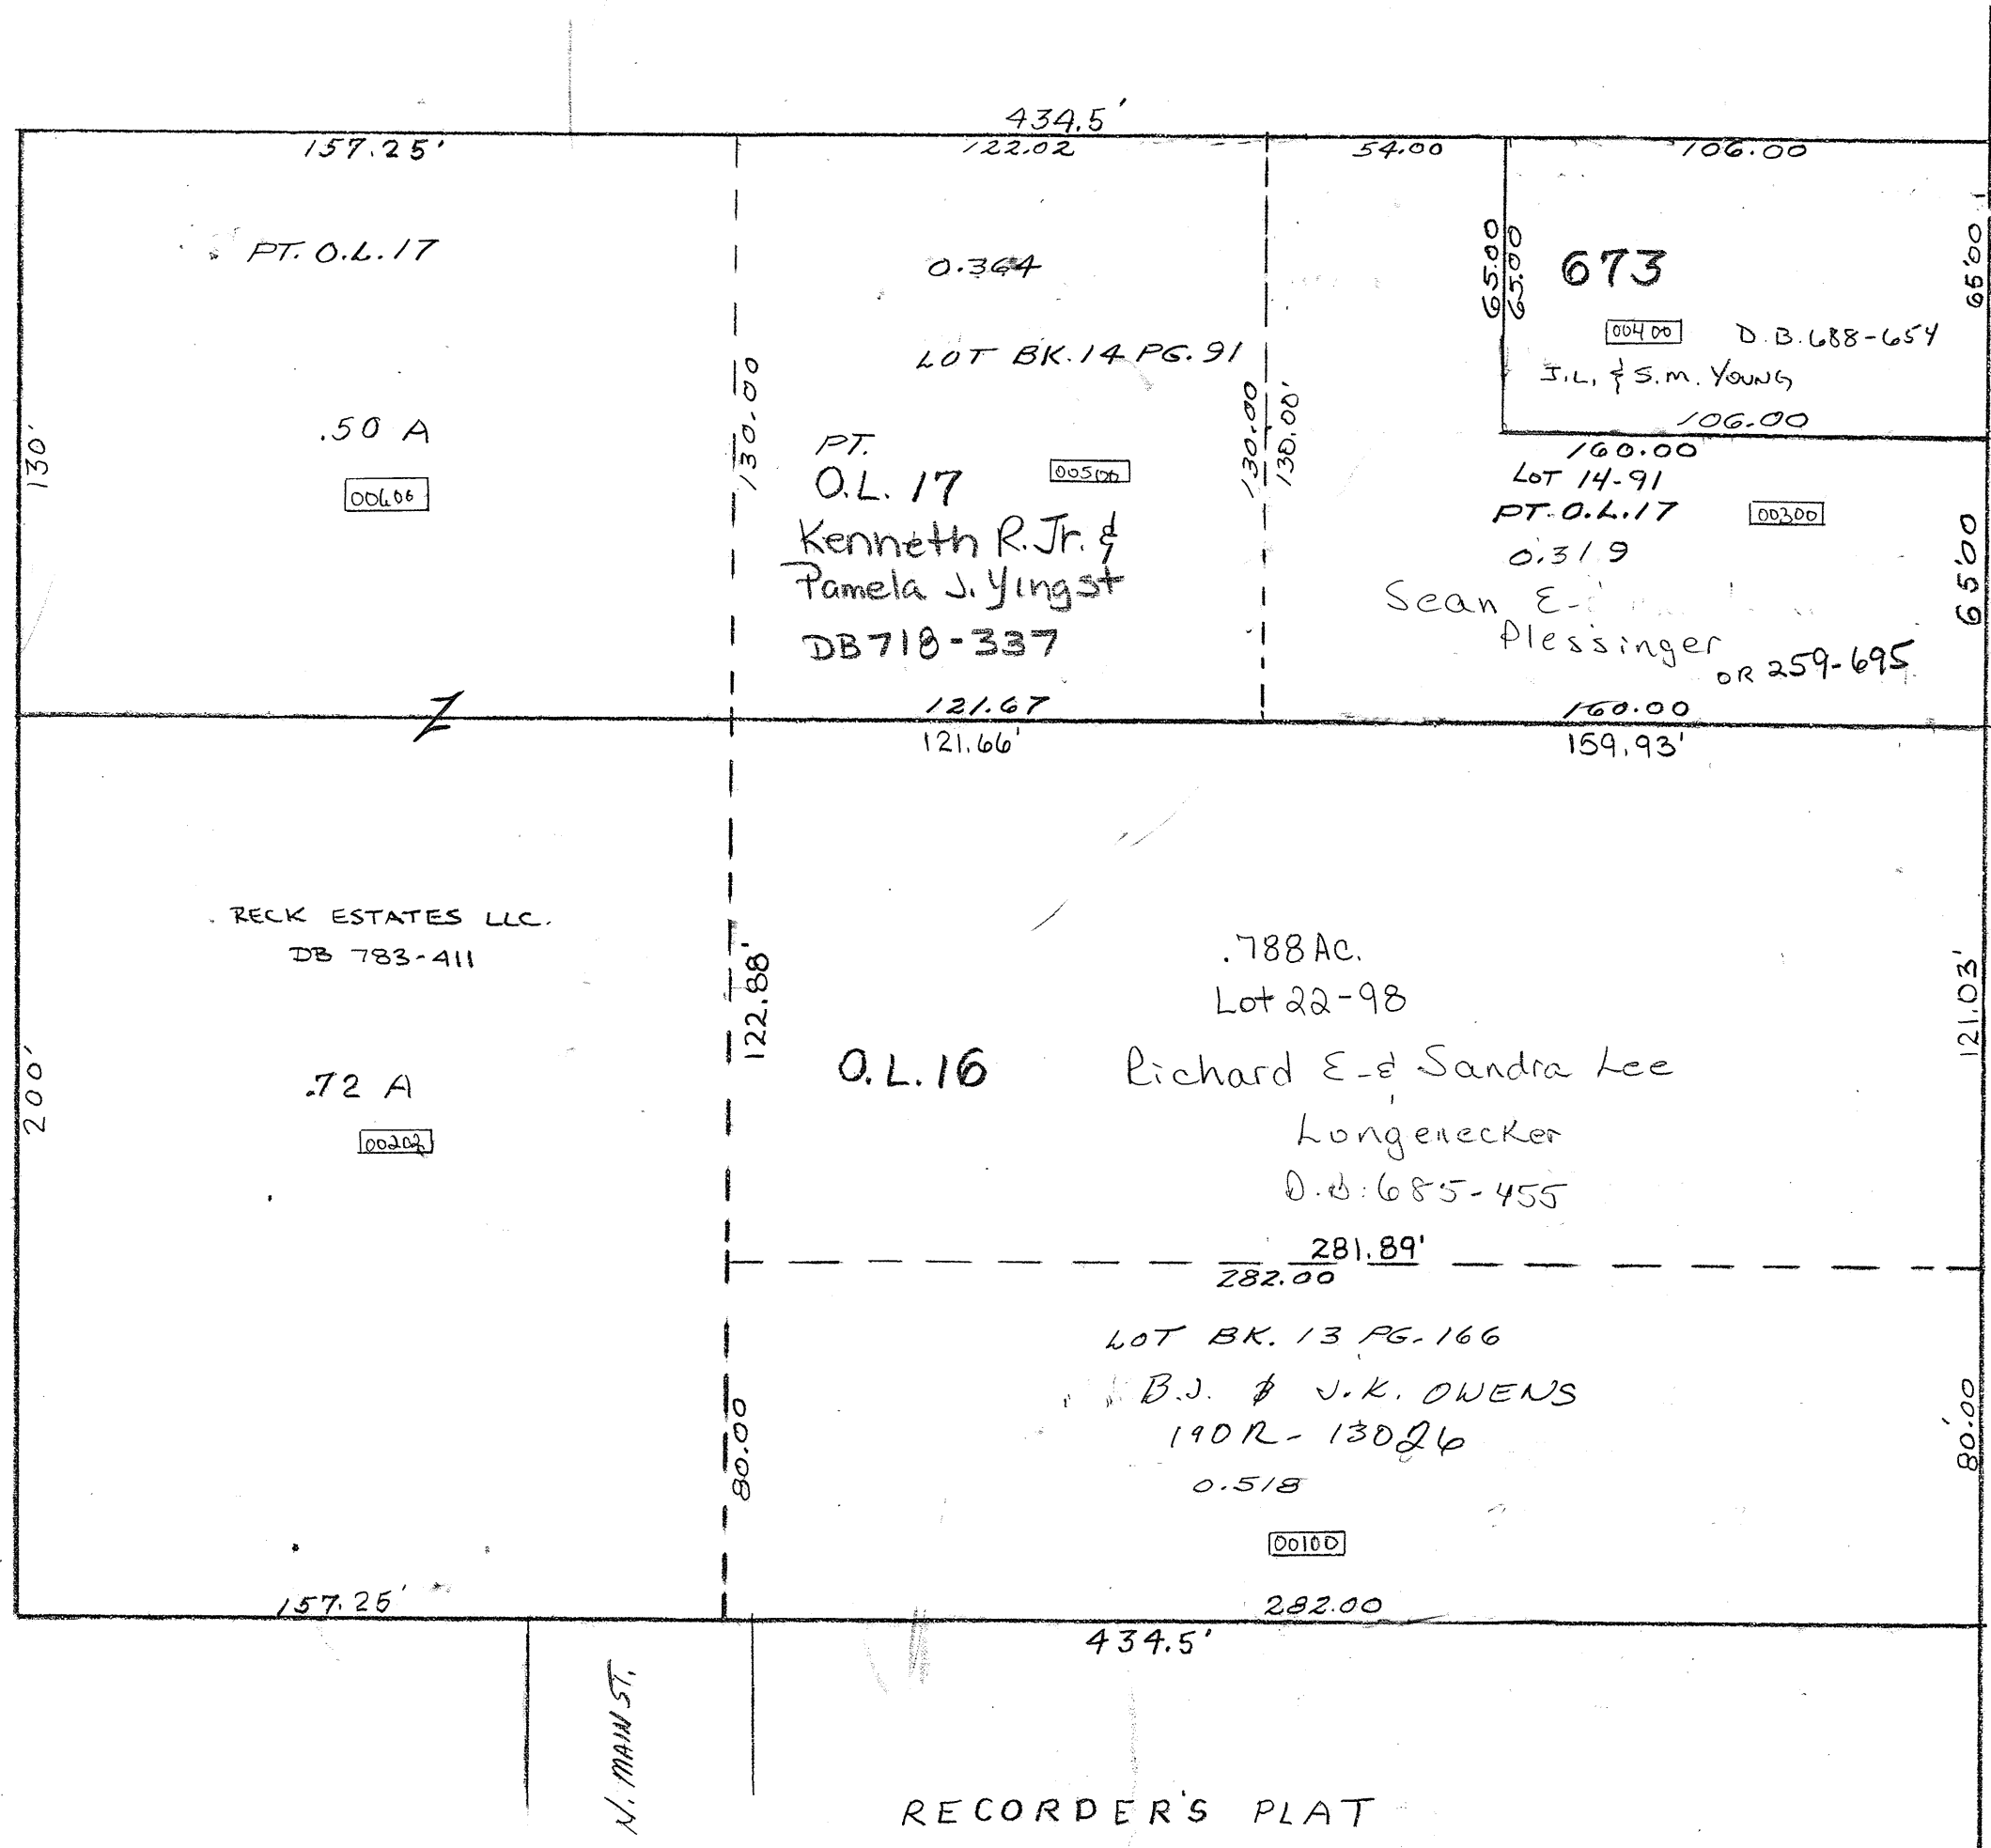

COVINGTON

PLAT NO 70

Scale-1-Inch 40 Feet

SMDA NUMBER
H19-NH040- - - - -

HIGH STREET 52'

N. MAIN ST.

RECORDER'S PLAT

Lot 673, O.L. 16 & O.L. 17

Plat BK. 2 Pg. 155