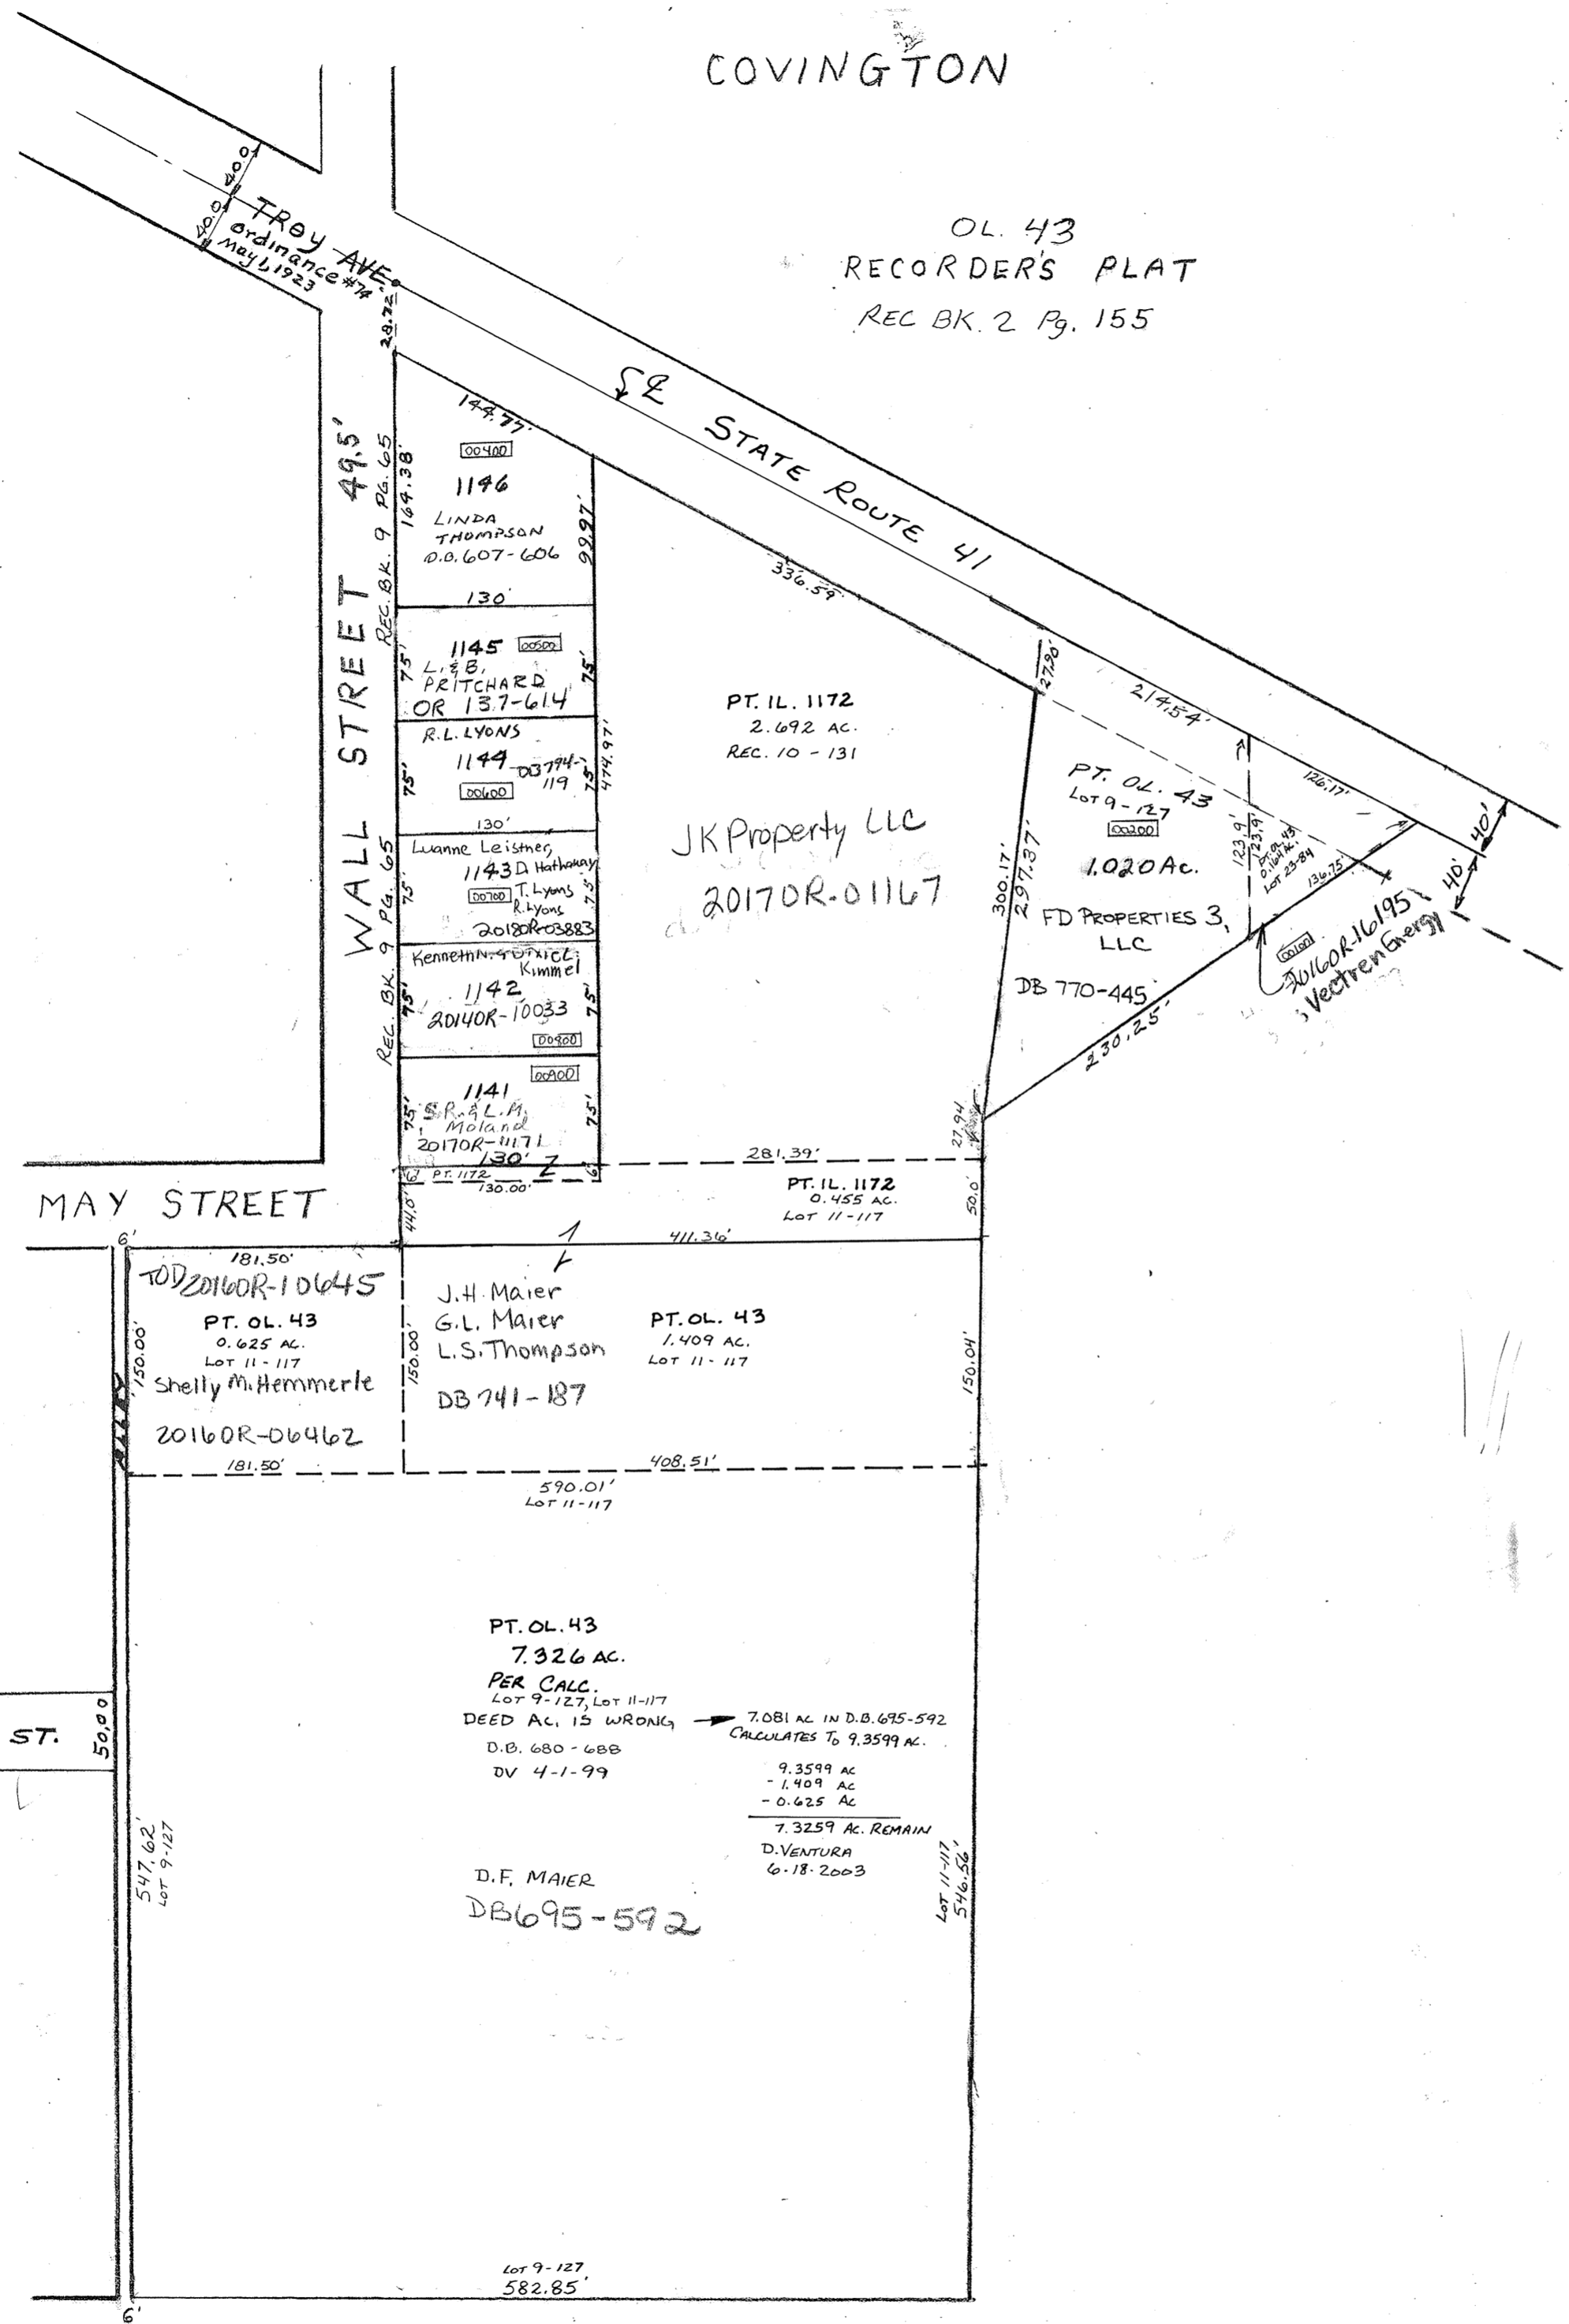

COVINGTON

PLAT NO. 16

Scale - 1/4" = 100 Feet

SMDA NUMBER  
H19-SH016

OL 43  
RECORDERS PLAT  
REC BK. 2 Pg. 155

SCALE: 1" = 100'