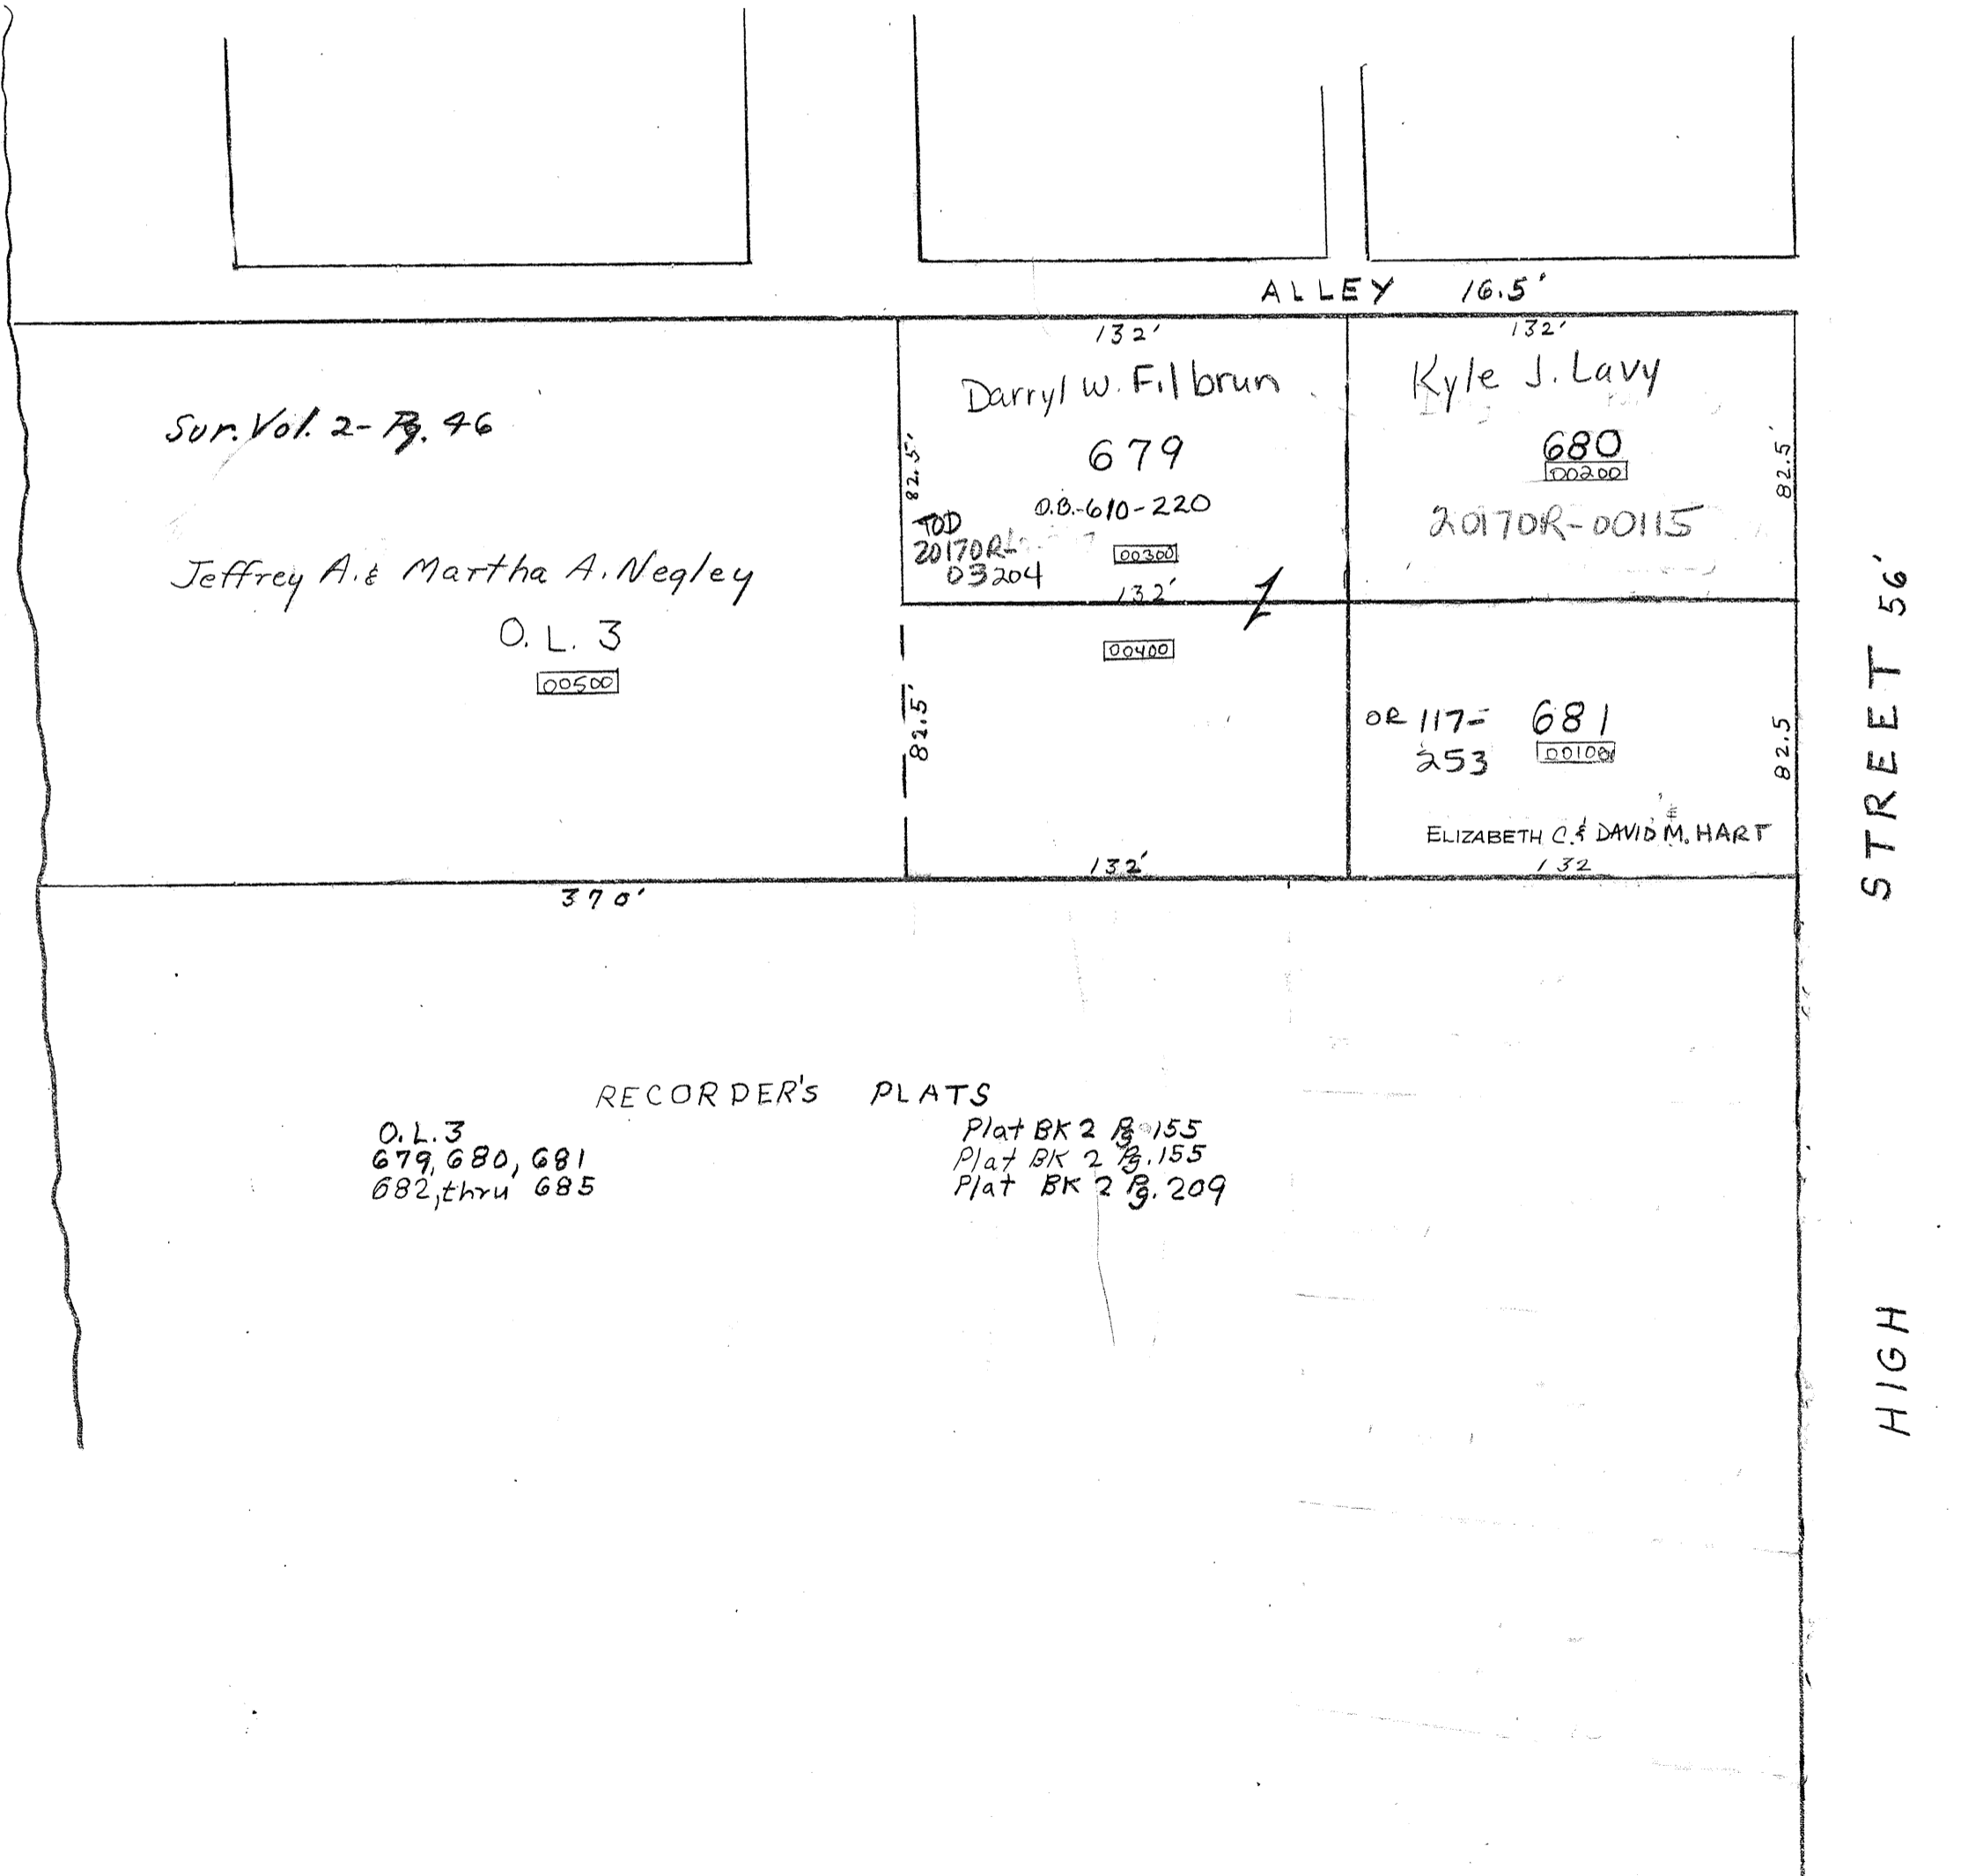

COVINGTON

PLAT NO 2
Scale - 1-Inch = 50 Feet

SMDA NUMBER
H19-SH002- - - - -

STILLWATER RIVER

RECORDER'S PLATS

O.L. 3
679, 680, 681
682, thru 685

Plat BK 2 Pg. 155
Plat BK 2 Pg. 155
Plat BK 2 Pg. 209

HIGH STREET 56'