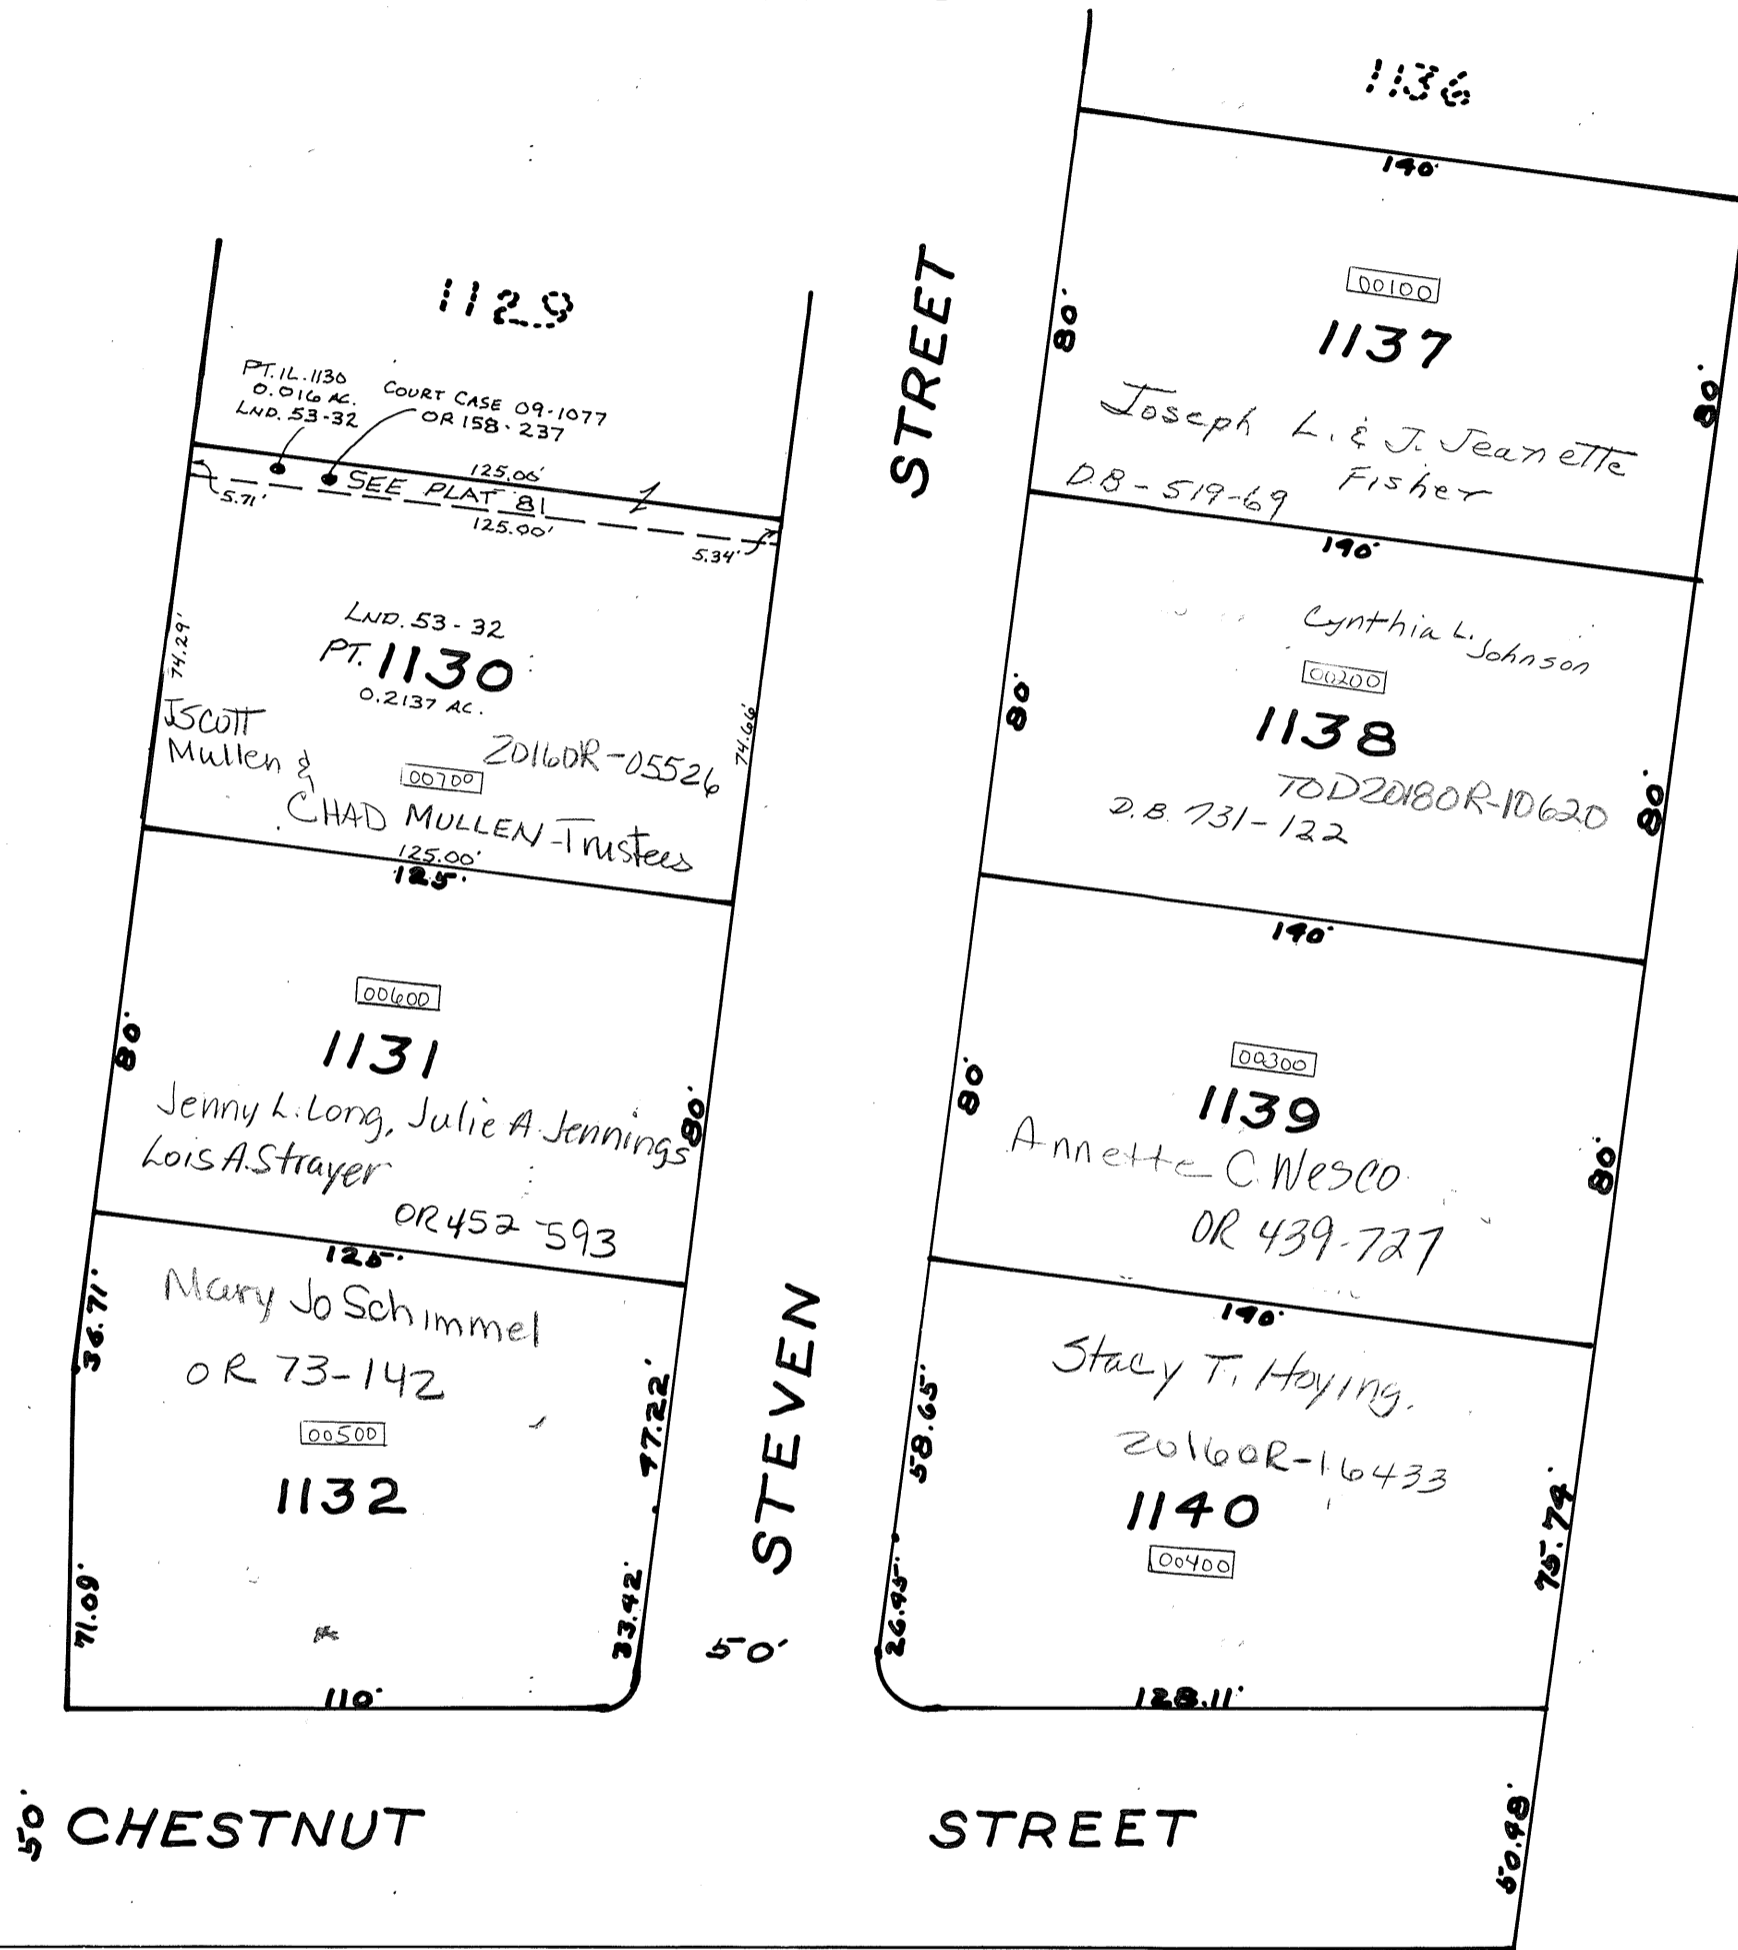

COVINGTON

PLAT NO. 82
SCALE 1-INCH = 40 FEET.

SMDA NUMBER
H19-NH082 - _ _ _ _ _

SEE PLAT 81

MEADOWVIEW ACRES
SEC 1
REC. B-116
LOTS 1130-1132
1137-1140

REVISED 1-27-2012
D. VENTURA