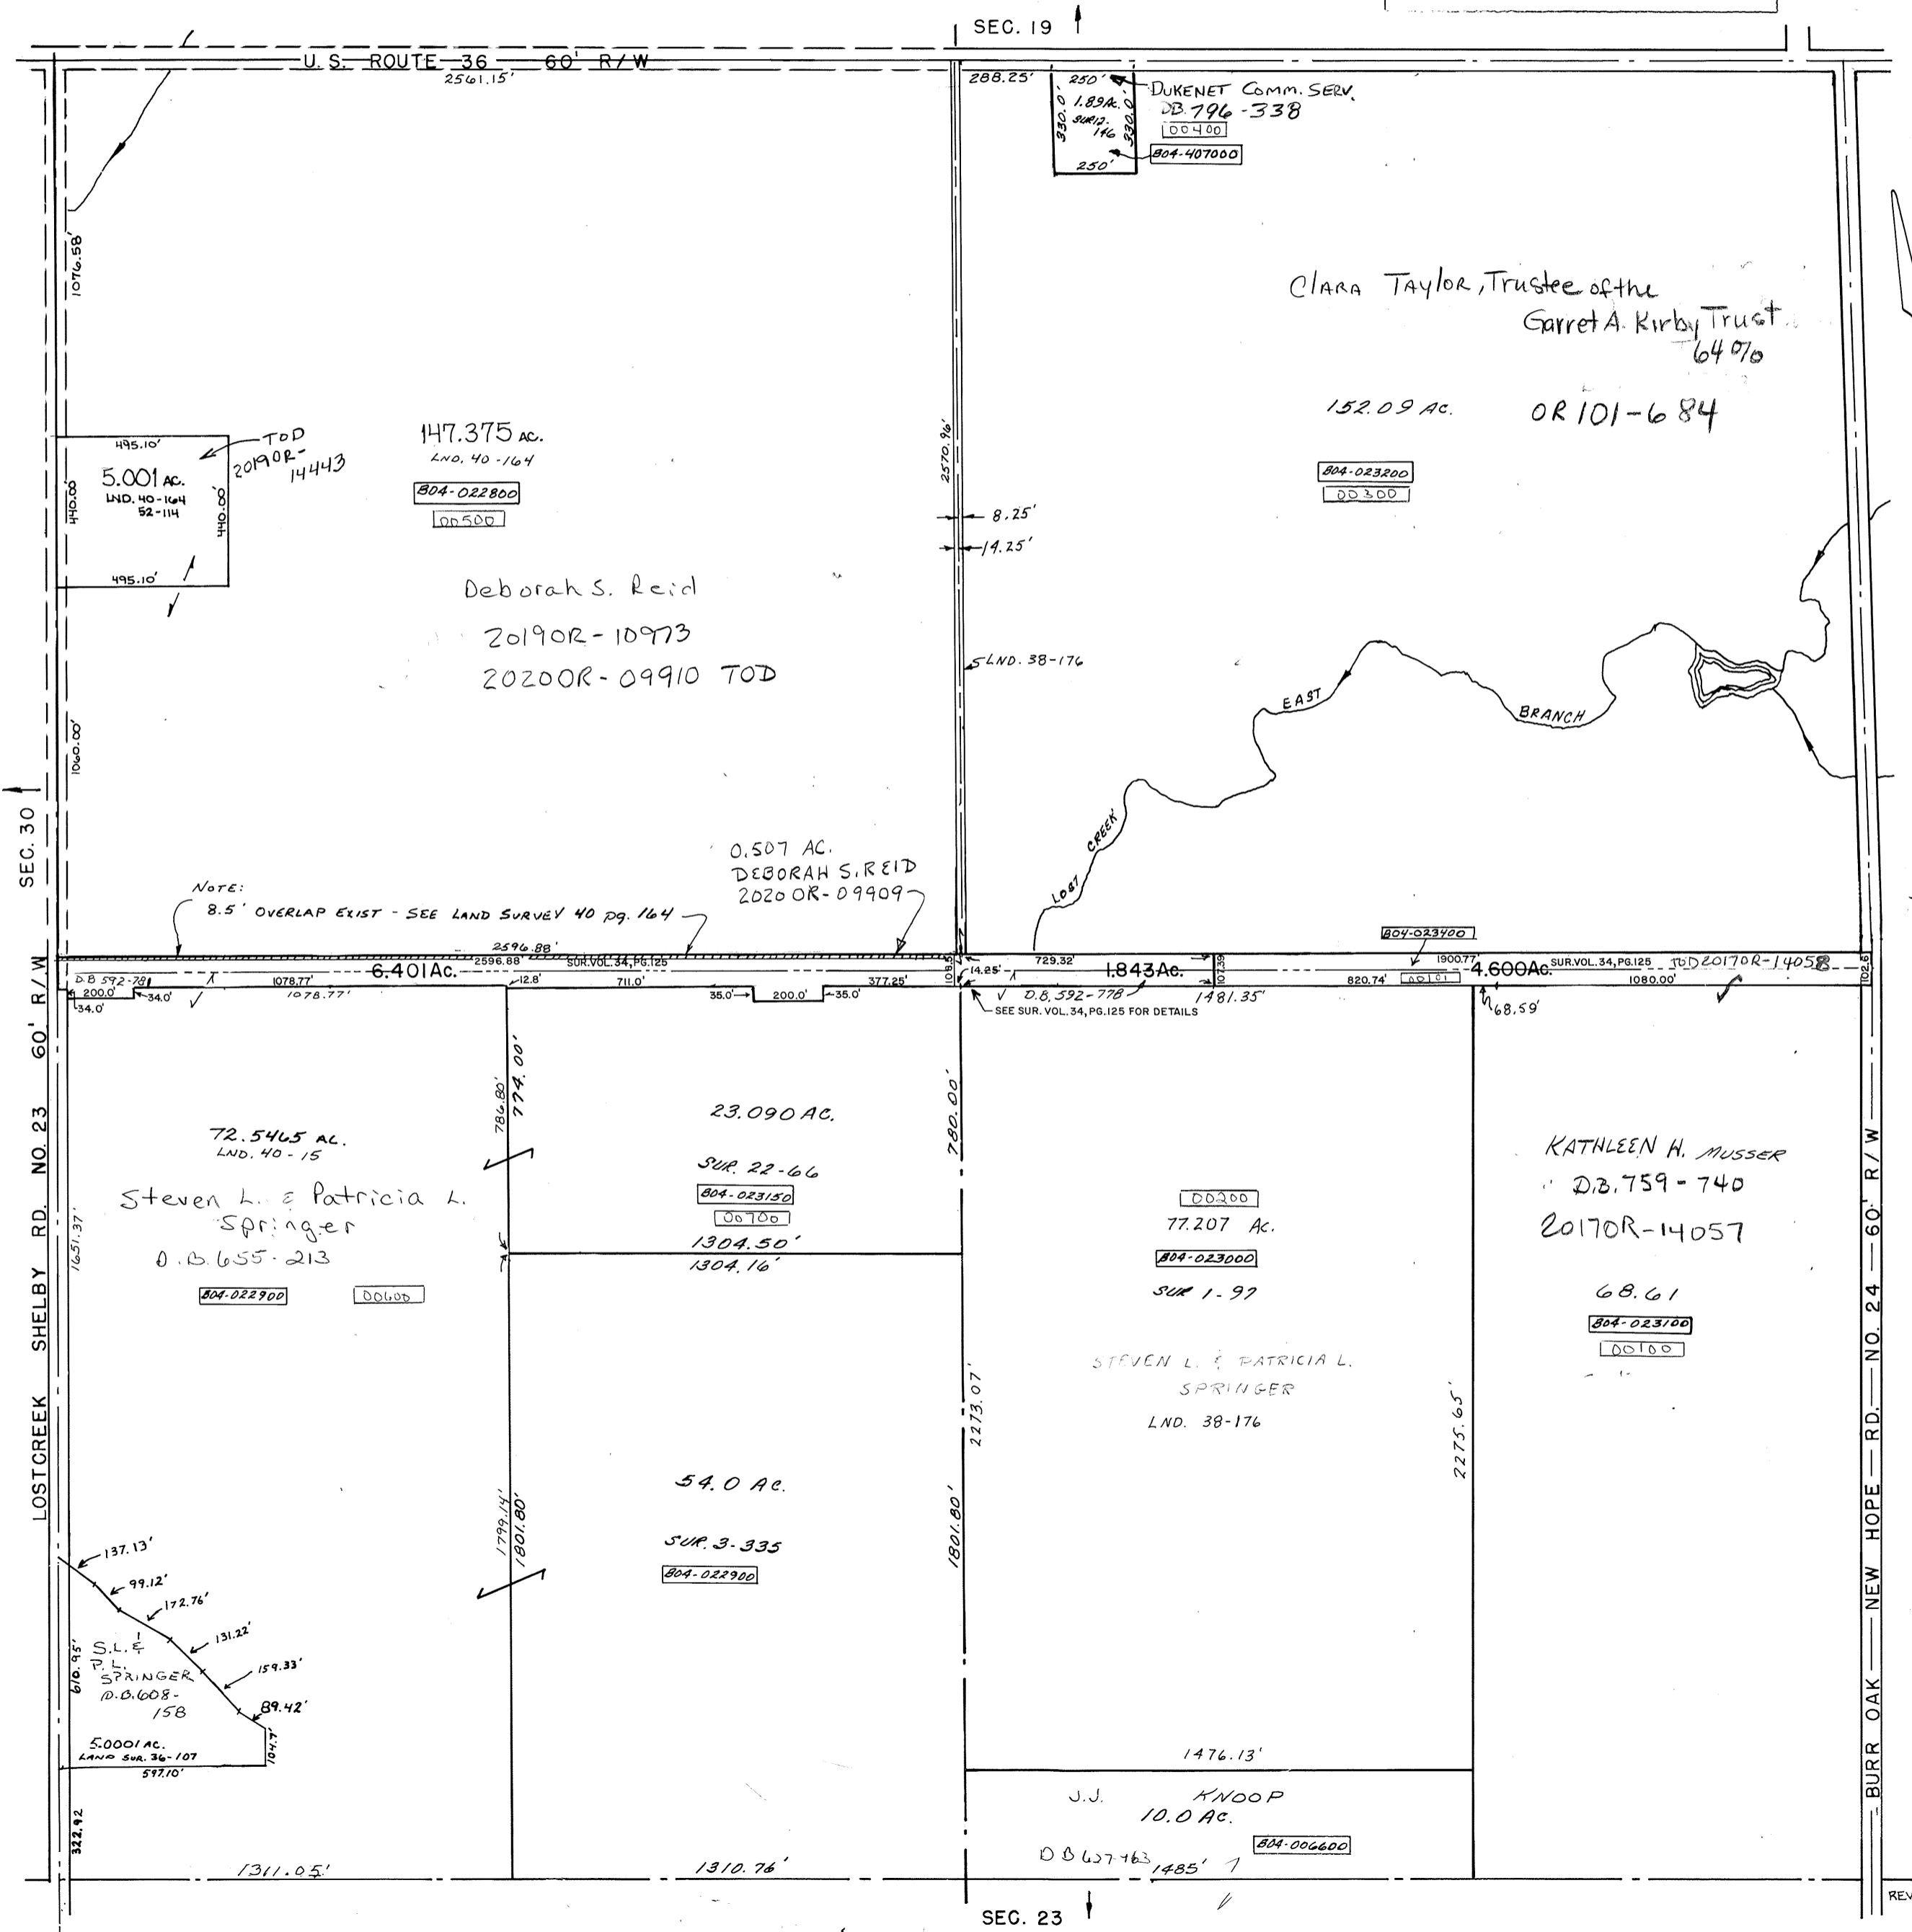

SCALE: 1" = 400'

SMDA NUMBER
B04-BR020 -

SEC. 18

BURR OAK NEW HOPE RD. NO. 24 60' R/W

REV. 2-11-10 AGM